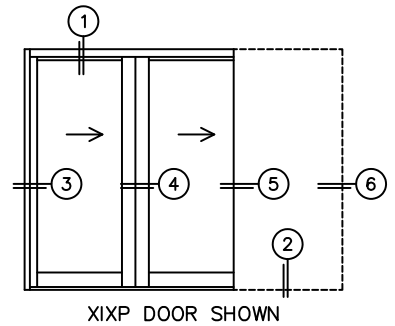

FLEETWOOD
WINDOWS & DOORS
FleetwoodUSA.com

NORWOOD 3070EX M/S
XIXP STANDARD CONFIGURATION
WITH SCREENS

ORDER NO.:

ITEM NO.:

REQUIRED DEALER INFO.

A(DAYLIGHT WIDTH)

B(NET FRAME HEIGHT)

SILL PAN HEIGHT (INTERIOR LEG)
(3/4", 1-1/16", 1-7/16" OR 1-7/8")

CALCULATED VALUES (FLEETWOOD SUPPLIED)

C(POCKET WIDTH)

D(NET FRAME WIDTH)

NOTES:

(USE RULER TO SCALE DIMENSIONS IN INCHES)

SCALE: 1/4

③ LOCK JAMB

④ MEETING STILES