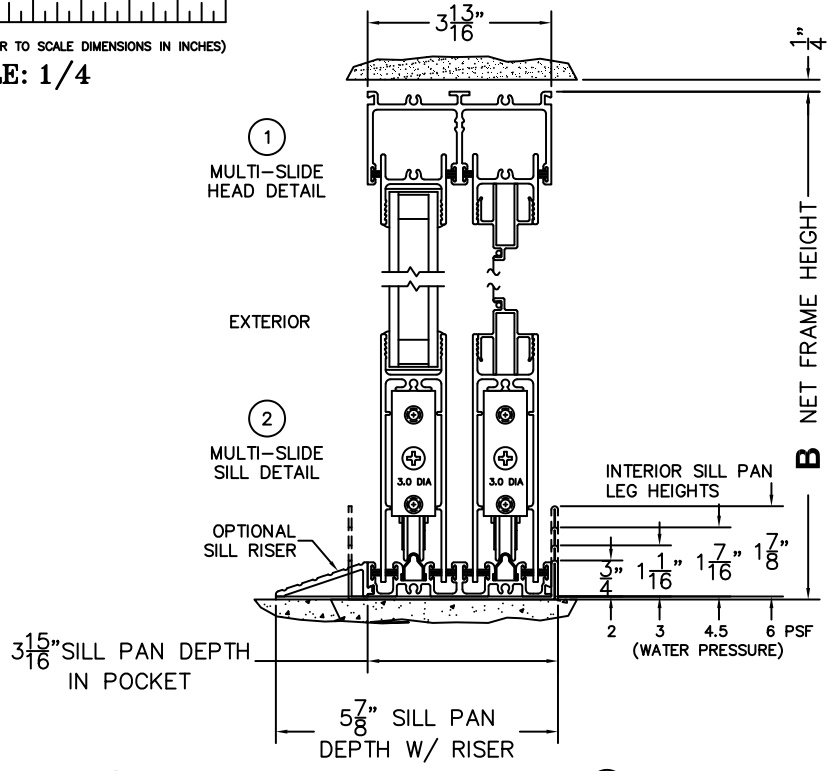

CALCULATED VALUES (FLEETWOOD SUPPLIED)

C(POCKET WIDTH)

D(NET FRAME WIDTH)

NOTES:

(USE RULER TO SCALE DIMENSIONS IN INCHES)

SCALE: 1/4

③ LOCK JAMB

④ MEETING STILES

⑤ POCKET INTERLOCKERS

⑥ POCKET JAMB

*CAUTION: WHEN CONSTRUCTING POCKET NOTE THAT DAYLIGHT WIDTH DOES NOT INCLUDE 1" SET BACK FOR POST INTERLOCKER.