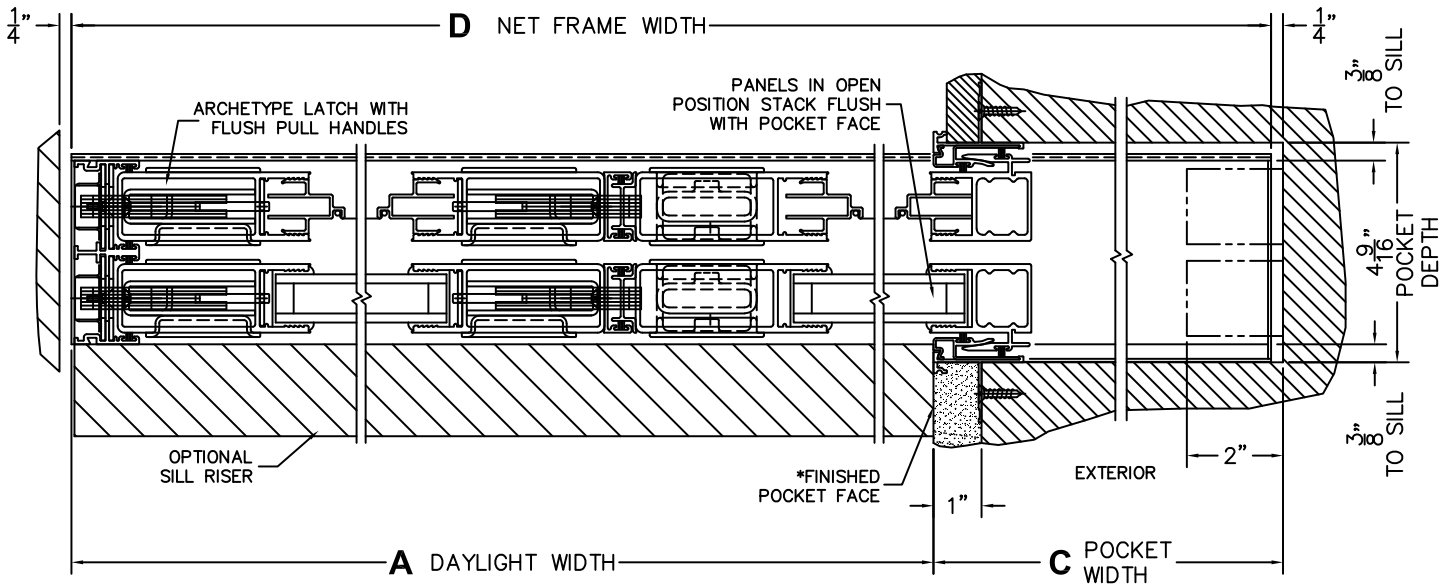

CALCULATED VALUES (FLEETWOOD SUPPLIED)

C(POCKET WIDTH)

D(NET FRAME WIDTH)

NOTES:

(USE RULER TO SCALE DIMENSIONS IN INCHES)

SCALE: 1/4

③ LOCK JAMB

④ MEETING STILES

⑤ POCKET INTERLOCKERS

⑥ POCKET JAMB

*CAUTION: WHEN CONSTRUCTING POCKET NOTE THAT DAYLIGHT WIDTH DOES NOT INCLUDE 1" SET BACK FOR POST INTERLOCKER.