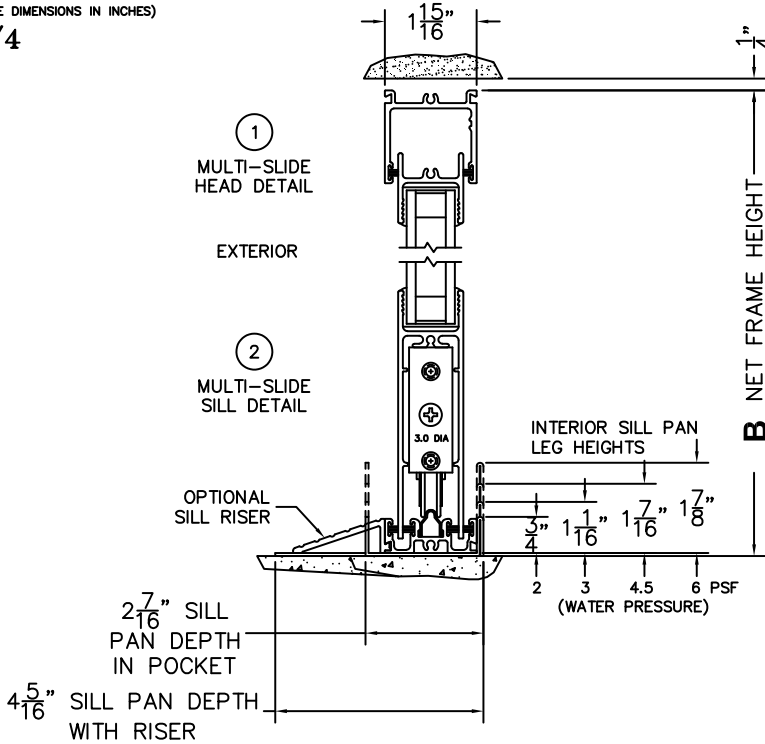

CALCULATED VALUES (FLEETWOOD SUPPLIED)

C(POCKET WIDTH)

D(NET FRAME WIDTH)

NOTES:

(USE RULER TO SCALE DIMENSIONS IN INCHES)

SCALE: 1/4

XIXP DOOR SHOWN

WITH NO JAMBS,
BUMPER WILL REQUIRE
INSTALLATION OF STOP
(BY CUSTOMER)

*CAUTION: WHEN CONSTRUCTING POCKET NOTE THAT DAYLIGHT WIDTH DOES NOT INCLUDE 1" SET BACK FOR POST INTERLOCKER.