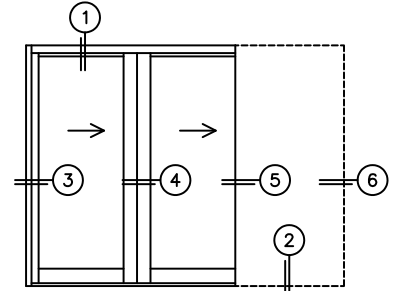

CALCULATED VALUES (FLEETWOOD SUPPLIED)

C(POCKET WIDTH)

D(NET FRAME WIDTH)

NOTES:

(USE RULER TO SCALE DIMENSIONS IN INCHES)

SCALE: 1/4

XIXP DOOR SHOWN

WITH NO JAMBS,
BUMPER WILL REQUIRE
INSTALLATION OF STOP
(BY CUSTOMER)

*CAUTION: WHEN CONSTRUCTING POCKET NOTE THAT DAYLIGHT WIDTH DOES NOT INCLUDE 1" SET BACK FOR POST INTERLOCKER.