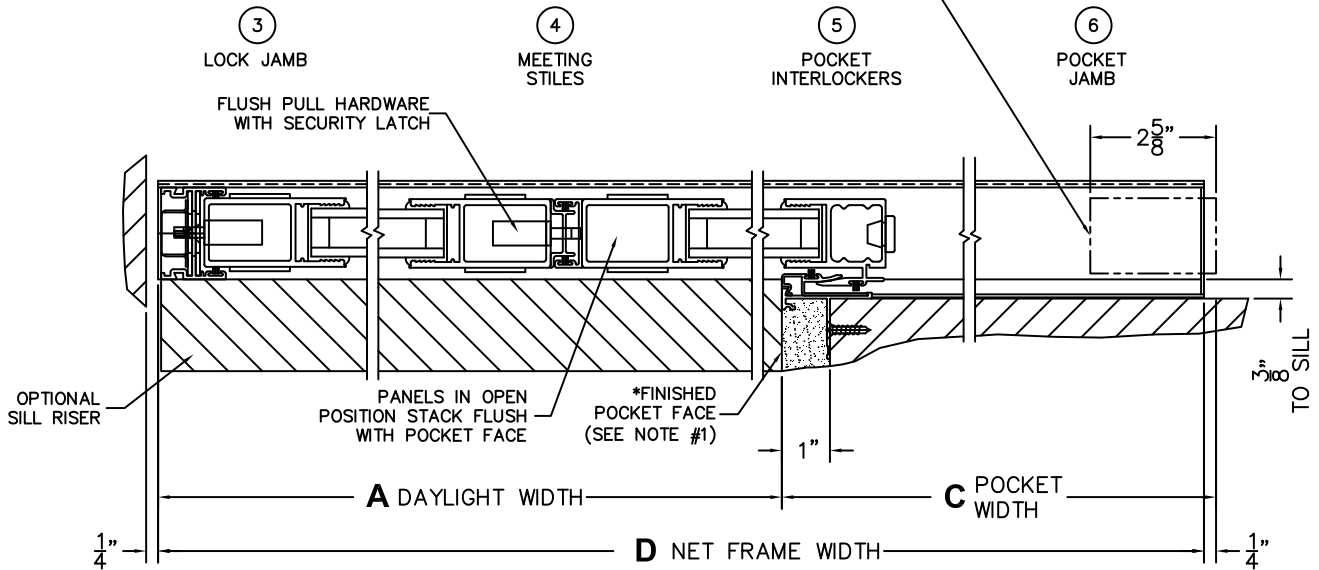

CALCULATED VALUES (FLEETWOOD SUPPLIED)

C(POCKET WIDTH)

D(NET FRAME WIDTH)

NOTES:

(USE RULER TO SCALE DIMENSIONS IN INCHES)

SCALE: 1/4

XIXP DOOR SHOWN

WITH NO JAMBS,
BUMPER WILL REQUIRE
INSTALLATION OF STOP
(BY CUSTOMER)

*CAUTION: WHEN CONSTRUCTING POCKET NOTE THAT DAYLIGHT WIDTH DOES NOT INCLUDE 1" SET BACK FOR POST INTERLOCKER.