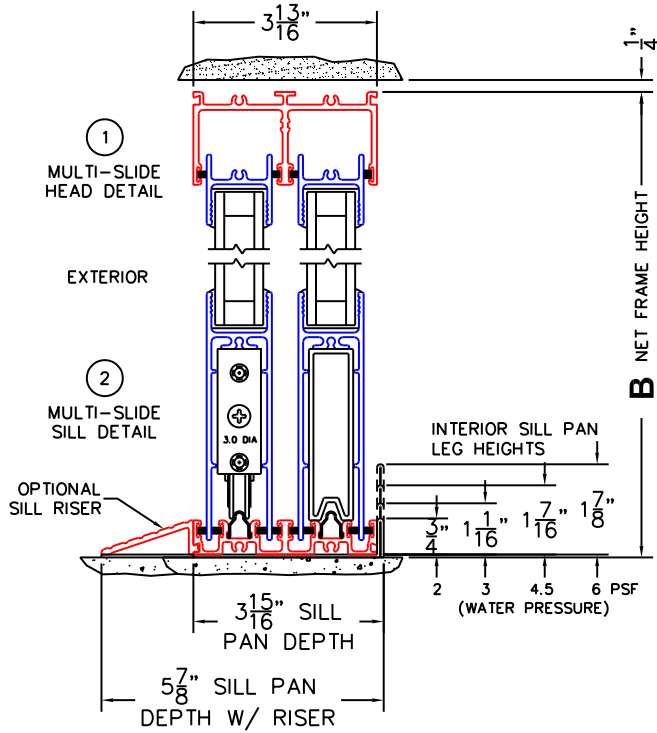

FLEETWOOD
WINDOWS & DOORS
FleetwoodUSA.com

NORWOOD 3070EX M/S
XIXOO STANDARD CONFIGURATION
NO SCREENS

ORDER NO.:

ITEM NO.:

REQUIRED DEALER INFO.

A(NET FRAME WIDTH)

B(NET FRAME HEIGHT)

SILL PAN HEIGHT (INTERIOR LEG)
(3/4", 1-1/16", 1-7/16" OR 1-7/8")

(USE RULER TO SCALE DIMENSIONS IN INCHES)

SCALE: 1/4

NOTES:

XIXOO DOOR SHOWN