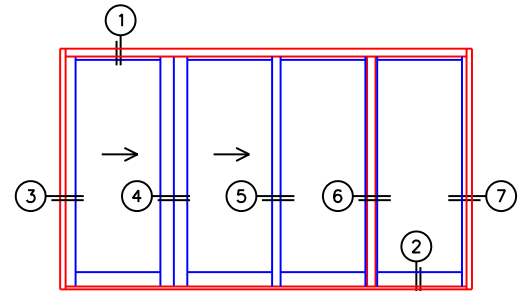

FLEETWOOD
WINDOWS & DOORS
FleetwoodUSA.com

NORWOOD 3070EX M/S
XIXOO STANDARD CONFIGURATION
NO SCREENS

ORDER NO.:

ITEM NO.:

REQUIRED DEALER INFO.

A(NET FRAME WIDTH)

B(NET FRAME HEIGHT)

SILL PAN HEIGHT (INTERIOR LEG)
(3/4", 1-1/16", 1-7/16" OR 1-7/8")

(USE RULER TO SCALE DIMENSIONS IN INCHES)

SCALE: 1/4

NOTES:

XIXOO DOOR SHOWN