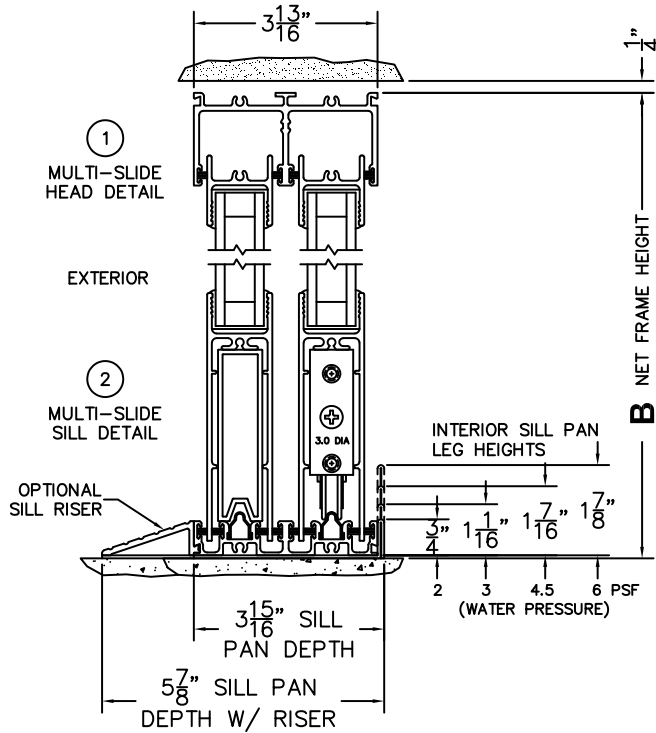

# NORWOOD 3070EX M/S XIXO STANDARD CONFIGURATION WITH SCREENS

ORDER NO.:

ITEM NO.:

REQUIRED DEALER INFO.

**A** (NET FRAME WIDTH)

**B** (NET FRAME HEIGHT)

SILL PAN HEIGHT (INTERIOR LEG)  
(3/4", 1-1/16", 1-7/16" OR 1-7/8")

NOTES:

(USE RULER TO SCALE DIMENSIONS IN INCHES)

SCALE: 1/4"

XIXO DOOR SHOWN

NOTE: THIS DRAWING AND THE ACCOMPANYING "OPTIONS AND UPGRADES" ARE FOR CONCEPT ONLY! AT THE TIME OF ORDER WE WILL CUSTOMIZE THE DRAWINGS TO FIT THE FINAL CONFIGURATION. SEE DRAWINGS 3070-07 THRU 3070-08 FOR ADDITIONAL INFORMATION.