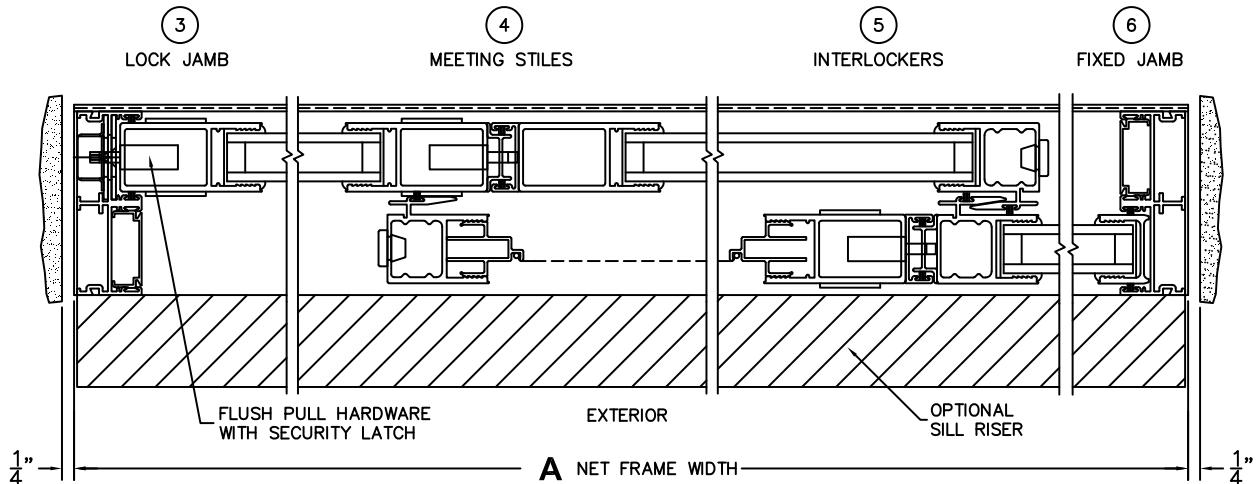

# NORWOOD 3070EX M/S XIXO STANDARD CONFIGURATION WITH SCREENS

ORDER NO.:

ITEM NO.:

REQUIRED DEALER INFO.

**A** (NET FRAME WIDTH)

**B** (NET FRAME HEIGHT)

SILL PAN HEIGHT (INTERIOR LEG)  
(3/4", 1-1/16", 1-7/16" OR 1-7/8")

NOTES:

(USE RULER TO SCALE DIMENSIONS IN INCHES)

SCALE: 1/4"

XIXO DOOR SHOWN

NOTE: THIS DRAWING AND THE ACCOMPANYING "OPTIONS AND UPGRADES" ARE FOR CONCEPT ONLY! AT THE TIME OF ORDER WE WILL CUSTOMIZE THE DRAWINGS TO FIT THE FINAL CONFIGURATION. SEE DRAWINGS 3070-07 THRU 3070-08 FOR ADDITIONAL INFORMATION.