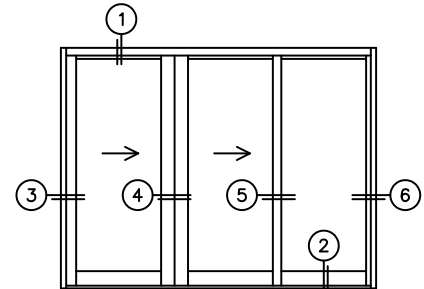

# NORWOOD 3070EX M/S XIXO STANDARD CONFIGURATION WITH SCREENS

ORDER NO.:

ITEM NO.:

REQUIRED DEALER INFO.

**A** (NET FRAME WIDTH)

**B** (NET FRAME HEIGHT)

SILL PAN HEIGHT (INTERIOR LEG)  
(3/4", 1-1/16", 1-7/16" OR 1-7/8")

NOTES:

(USE RULER TO SCALE DIMENSIONS IN INCHES)

SCALE: 1/4"

XIXO DOOR SHOWN

NOTE: THIS DRAWING AND THE ACCOMPANYING "OPTIONS AND UPGRADES" ARE FOR CONCEPT ONLY! AT THE TIME OF ORDER WE WILL CUSTOMIZE THE DRAWINGS TO FIT THE FINAL CONFIGURATION. SEE DRAWINGS 3070-07 THRU 3070-08 FOR ADDITIONAL INFORMATION.