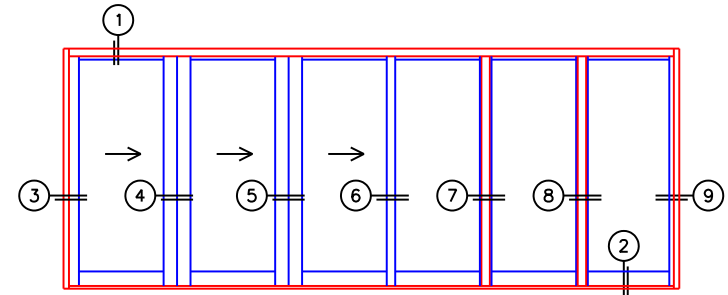

SILL PAN HEIGHT(INTERIOR LEG)
(3/4", 1-1/16", 1-7/16" OR 1-7/8")

NOTES:

(USE RULER TO SCALE DIMENSIONS IN INCHES)

SCALE: 1/4

XIXIX000 DOOR SHOWN

③ LOCK JAMB

④ MEETING STILES

⑤ MEETING STILES

⑥ INTERLOCKERS

⑦ T-MULLION

⑧ T-MULLION

⑨ FIXED JAMB

1/4"

A NET FRAME WIDTH

1/4"