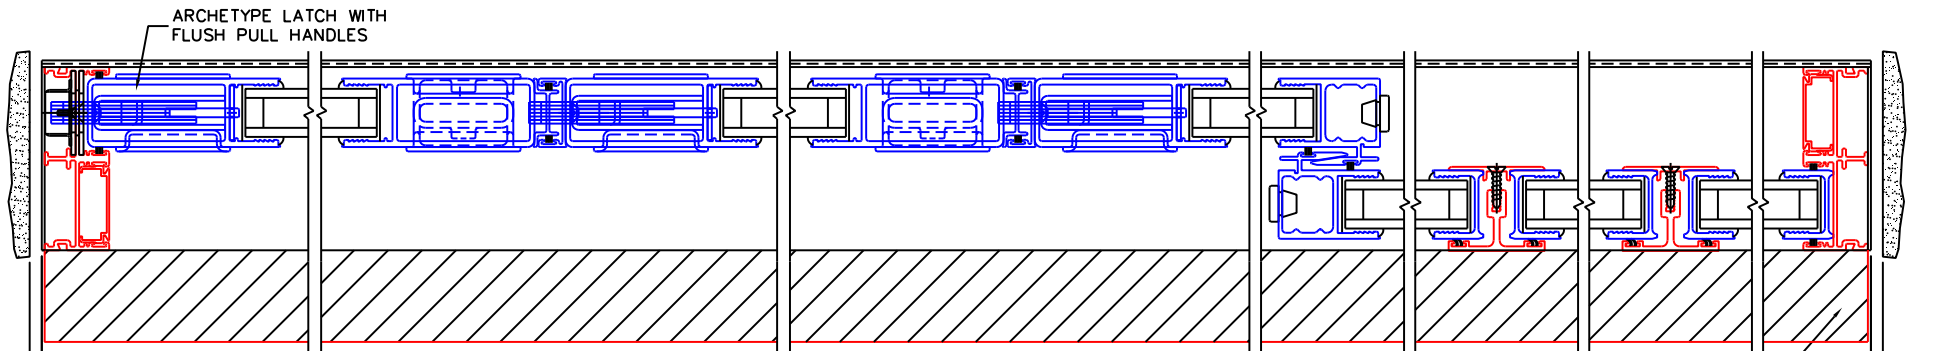

SILL PAN HEIGHT(INTERIOR LEG)
(3/4", 1-1/16", 1-7/16" OR 1-7/8")

NOTES:

(USE RULER TO SCALE DIMENSIONS IN INCHES)

SCALE: 1/4

XIXIX000 DOOR SHOWN

③ LOCK JAMB

④ MEETING STILES

⑤ MEETING STILES

⑥ INTERLOCKERS

⑦ T-MULLION

⑧ T-MULLION

⑨ FIXED JAMB

1/4"

A NET FRAME WIDTH

1/4"