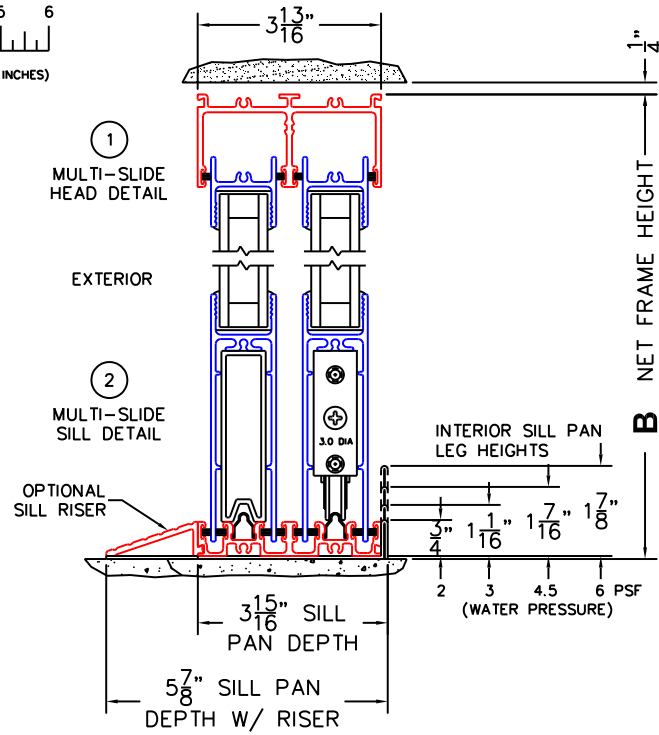

SILL PAN HEIGHT(INTERIOR LEG)
(3/4", 1-1/16", 1-7/16" OR 1-7/8")

NOTES:

(USE RULER TO SCALE DIMENSIONS IN INCHES)

SCALE: 1/4

XIXIX000 DOOR SHOWN

③ LOCK JAMB

④ MEETING STILES

⑤ MEETING STILES

⑥ INTERLOCKERS

⑦ T-MULLION

⑧ T-MULLION

⑨ FIXED JAMB

1/4"

A NET FRAME WIDTH

1/4"