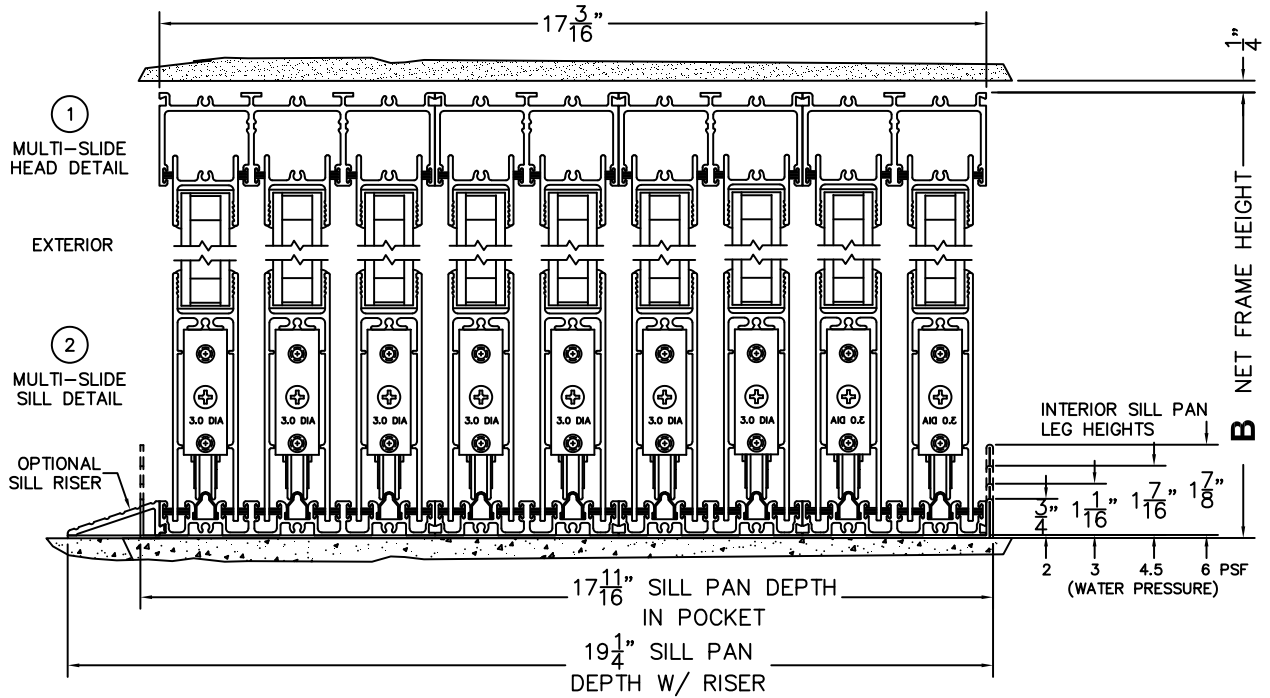

CALCULATED VALUES (FLEETWOOD SUPPLIED)

C(POCKET WIDTH)

D(NET FRAME WIDTH)

NOTES:

(USE RULER TO SCALE DIMENSIONS IN INCHES)

SCALE: 1/4

PXXXXXXXXX DOOR SHOWN

(USE RULER TO SCALE DIMENSIONS IN INCHES)

SCALE: 1/4

*CAUTION: WHEN CONSTRUCTING POCKET NOTE THAT DAYLIGHT WIDTH DOES NOT INCLUDE 1" SET BACK FOR POST INTERLOCKER.