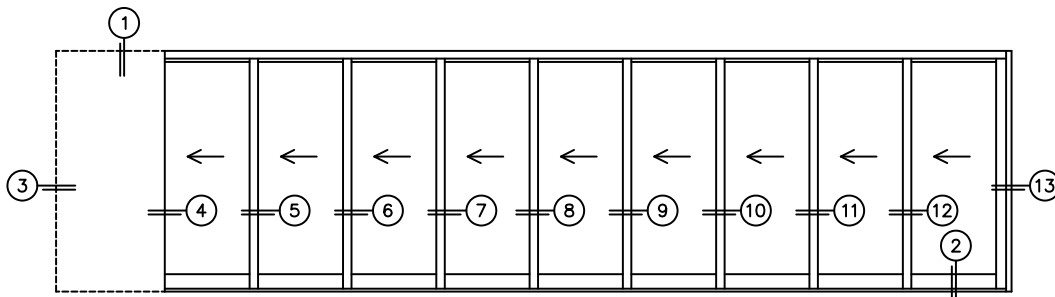

CALCULATED VALUES (FLEETWOOD SUPPLIED)

C(POCKET WIDTH)

D(NET FRAME WIDTH)

NOTES:

(USE RULER TO SCALE DIMENSIONS IN INCHES)

SCALE: 1/4

PXXXXXXXXX DOOR SHOWN

(USE RULER TO SCALE DIMENSIONS IN INCHES)

SCALE: 1/4

*CAUTION: WHEN CONSTRUCTING POCKET NOTE THAT DAYLIGHT WIDTH DOES NOT INCLUDE 1" SET BACK FOR POST INTERLOCKER.