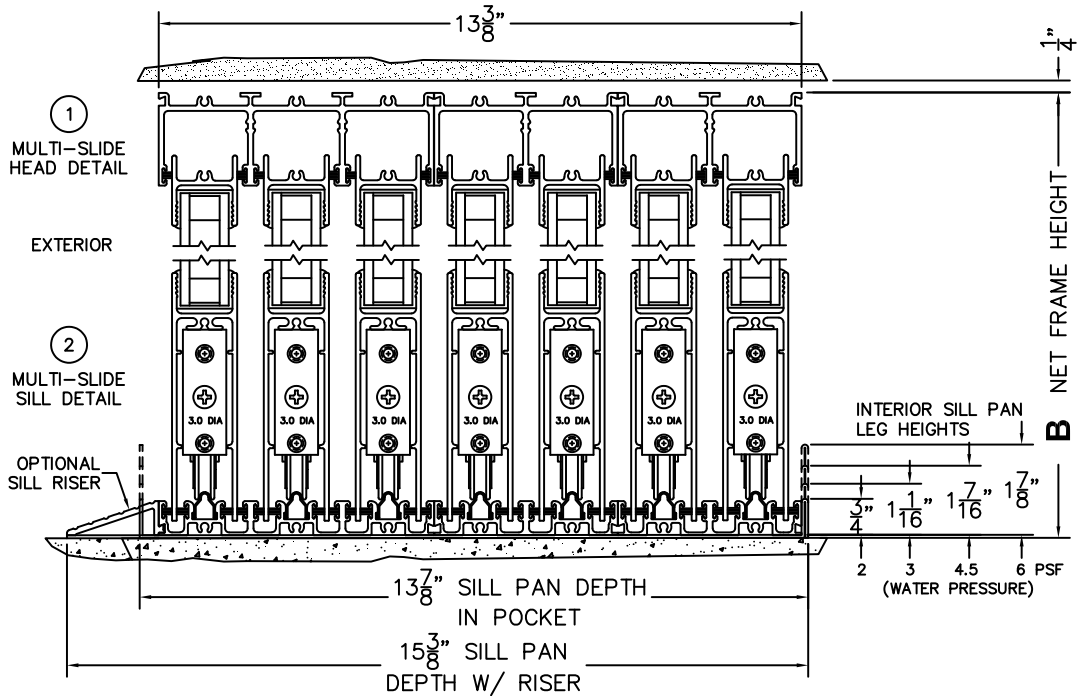

CALCULATED VALUES (FLEETWOOD SUPPLIED)

C(POCKET WIDTH)

D(NET FRAME WIDTH)

NOTES:

(USE RULER TO SCALE DIMENSIONS IN INCHES)

SCALE: 1/4

PXXXXXX DOOR SHOWN

FLEETWOOD
WINDOWS & DOORS
FleetwoodUSA.com

NORWOOD 3070EX M/S

PXXXXXXX STANDARD CONFIGURATION
NO SCREENS

ORDER NO.:

ITEM NO.:

(USE RULER TO SCALE DIMENSIONS IN INCHES)

SCALE: 1/4

*CAUTION: WHEN CONSTRUCTING POCKET NOTE THAT DAYLIGHT WIDTH DOES NOT INCLUDE 1" SET BACK FOR POST INTERLOCKER.