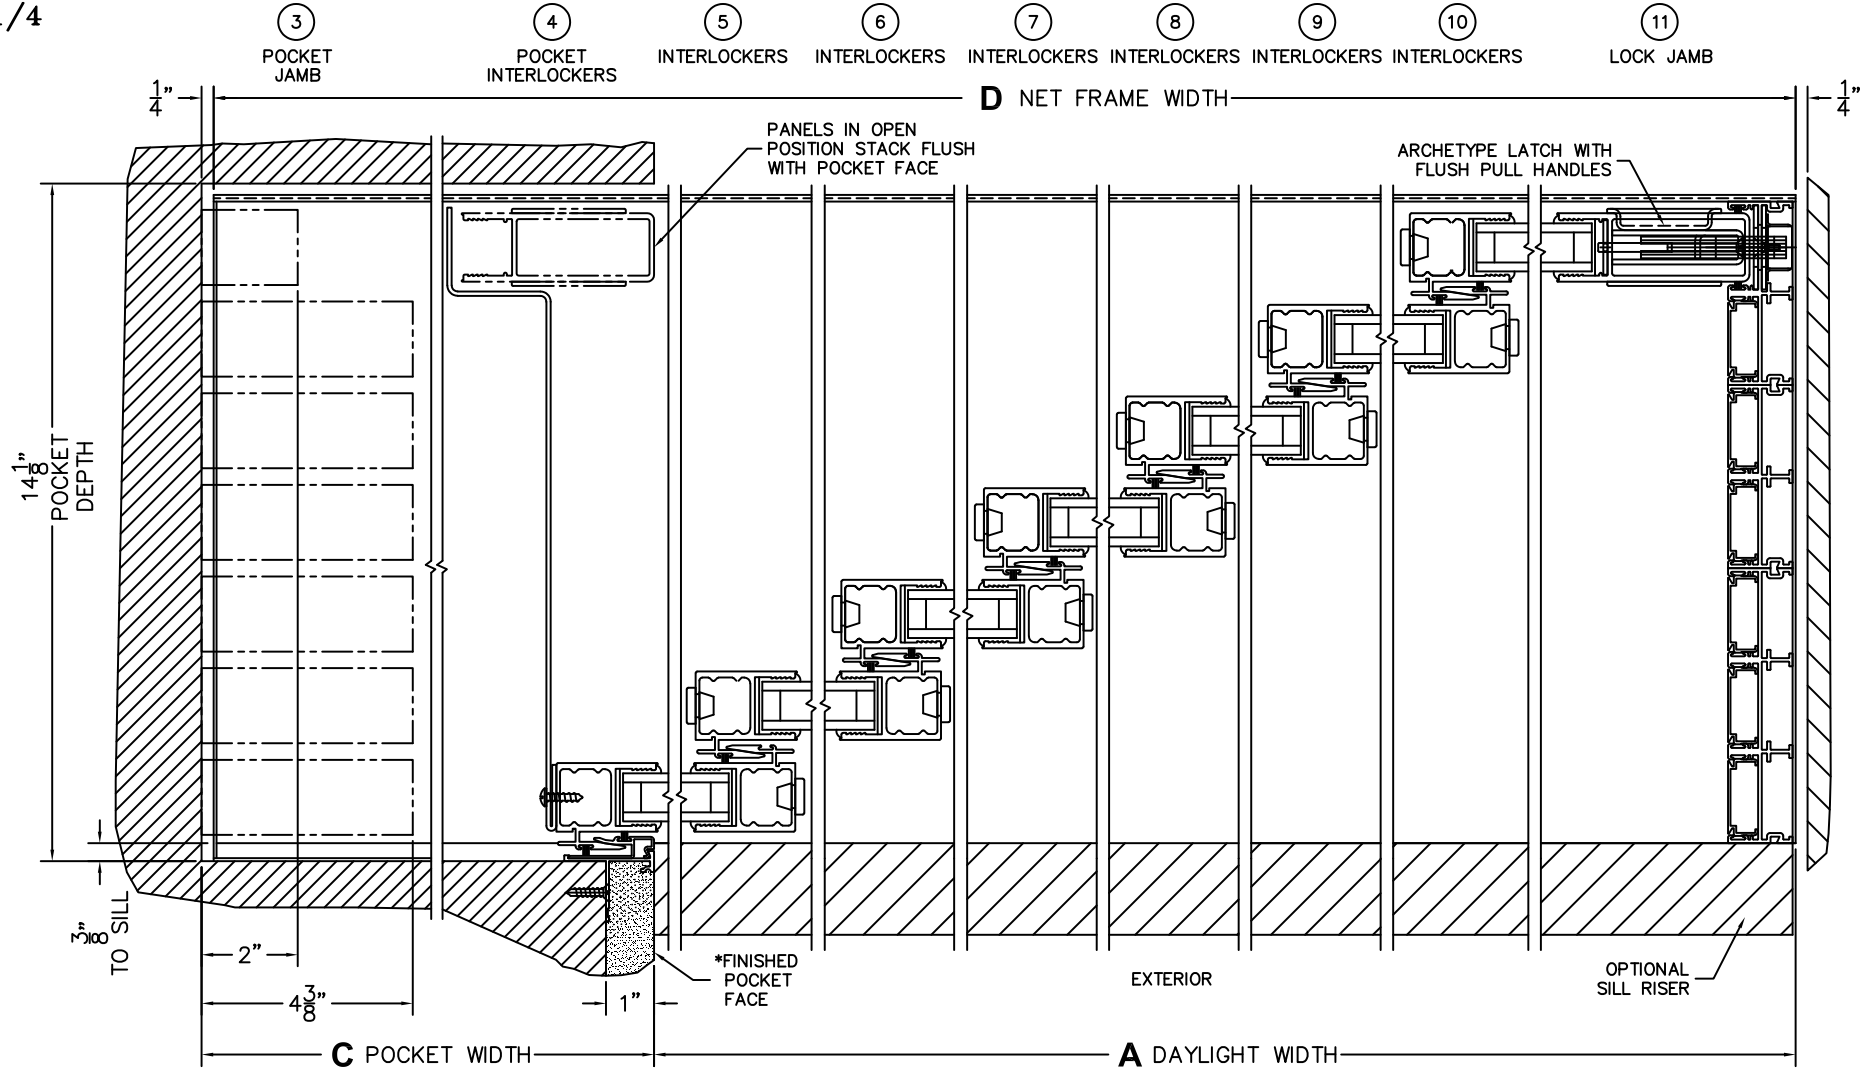

CALCULATED VALUES (FLEETWOOD SUPPLIED)

C(POCKET WIDTH)

D(NET FRAME WIDTH)

NOTES:

(USE RULER TO SCALE DIMENSIONS IN INCHES)

SCALE: 1/4

PXXXXXX DOOR SHOWN

FLEETWOOD
WINDOWS & DOORS
FleetwoodUSA.com

NORWOOD 3070EX M/S

PXXXXXXX STANDARD CONFIGURATION
NO SCREENS

ORDER NO.:

ITEM NO.:

(USE RULER TO SCALE DIMENSIONS IN INCHES)

SCALE: 1/4

*CAUTION: WHEN CONSTRUCTING POCKET NOTE THAT DAYLIGHT WIDTH DOES NOT INCLUDE 1" SET BACK FOR POST INTERLOCKER.