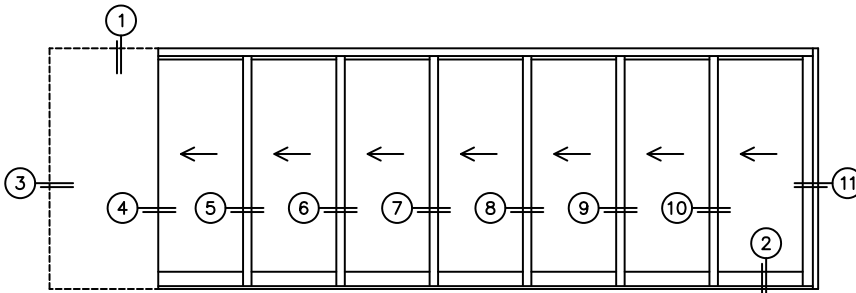

CALCULATED VALUES (FLEETWOOD SUPPLIED)

C(POCKET WIDTH)

D(NET FRAME WIDTH)

NOTES:

(USE RULER TO SCALE DIMENSIONS IN INCHES)

SCALE: 1/4

PXXXXXX DOOR SHOWN

FLEETWOOD
WINDOWS & DOORS
FleetwoodUSA.com

NORWOOD 3070EX M/S

PXXXXXXX STANDARD CONFIGURATION
NO SCREENS

ORDER NO.:

ITEM NO.:

(USE RULER TO SCALE DIMENSIONS IN INCHES)

SCALE: 1/4

*CAUTION: WHEN CONSTRUCTING POCKET NOTE THAT DAYLIGHT WIDTH DOES NOT INCLUDE 1" SET BACK FOR POST INTERLOCKER.