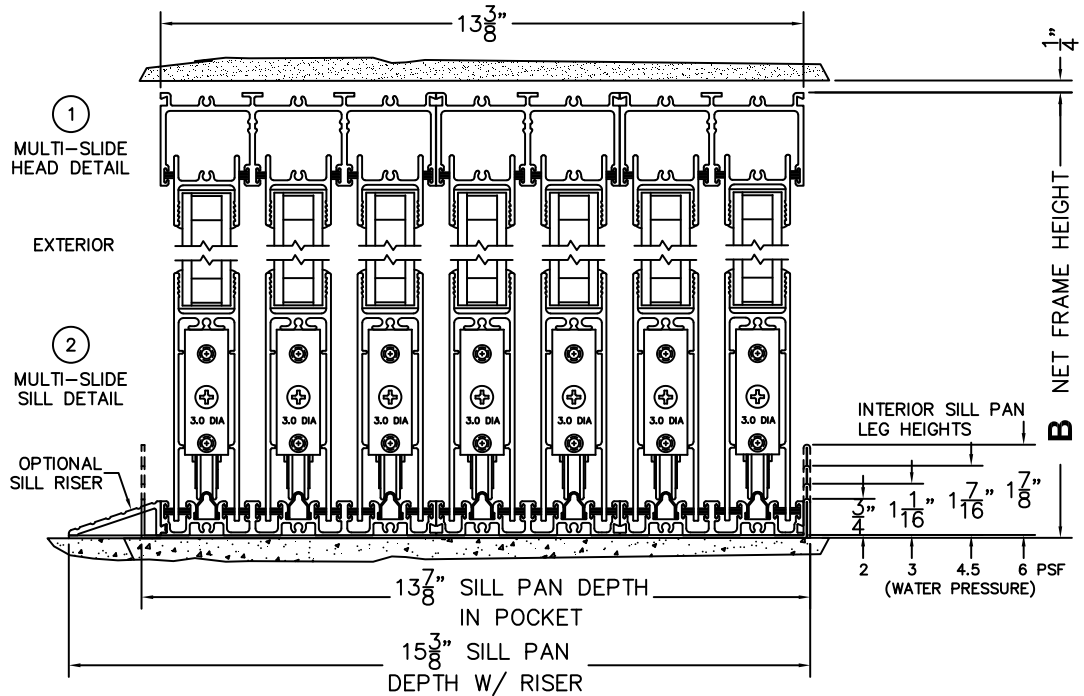

CALCULATED VALUES (FLEETWOOD SUPPLIED)

C(POCKET WIDTH)

D(NET FRAME WIDTH)

NOTES:

(USE RULER TO SCALE DIMENSIONS IN INCHES)

SCALE: 1/4

PXXXXXX DOOR SHOWN

(USE RULER TO SCALE DIMENSIONS IN INCHES)

SCALE: 1/4

*CAUTION: WHEN CONSTRUCTING POCKET NOTE THAT DAYLIGHT WIDTH DOES NOT INCLUDE 1" SET BACK FOR POST INTERLOCKER.