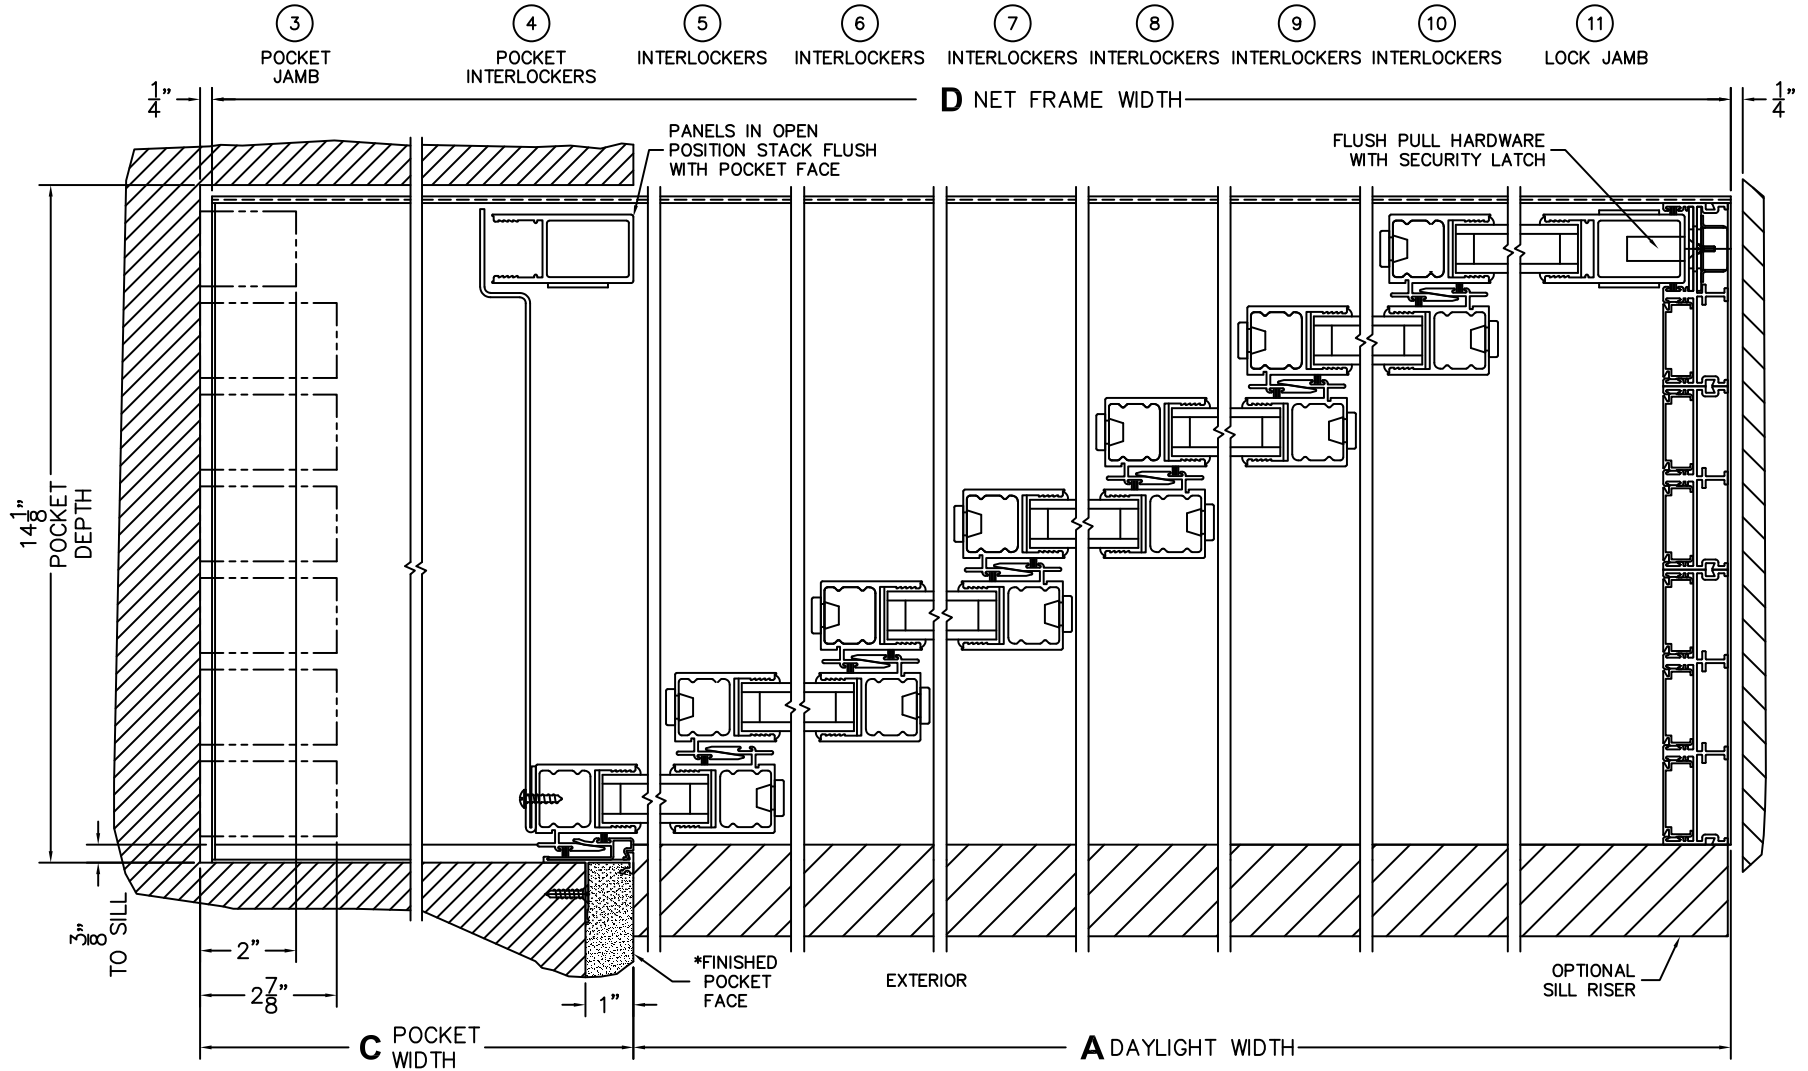

FLEETWOOD
WINDOWS & DOORS
FleetwoodUSA.com

NORWOOD 3070EX M/S
PXXXXXX STANDARD CONFIGURATION
NO SCREENS

ORDER NO.:

ITEM NO.:

REQUIRED DEALER INFO.

A(DAYLIGHT WIDTH)

B(NET FRAME HEIGHT)

SILL PAN HEIGHT (INTERIOR LEG)
(3/4", 1-1/16", 1-7/16" OR 1-7/8")

CALCULATED VALUES (FLEETWOOD SUPPLIED)

C(POCKET WIDTH)

D(NET FRAME WIDTH)

NOTES:

(USE RULER TO SCALE DIMENSIONS IN INCHES)

SCALE: 1/4

PXXXXXX DOOR SHOWN

(USE RULER TO SCALE DIMENSIONS IN INCHES)

SCALE: 1/4

*CAUTION: WHEN CONSTRUCTING POCKET NOTE THAT DAYLIGHT WIDTH DOES NOT INCLUDE 1" SET BACK FOR POST INTERLOCKER.