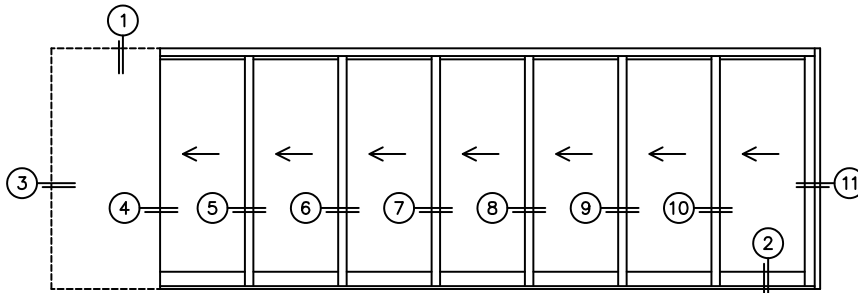

CALCULATED VALUES (FLEETWOOD SUPPLIED)

C(POCKET WIDTH)

D(NET FRAME WIDTH)

NOTES:

(USE RULER TO SCALE DIMENSIONS IN INCHES)

SCALE: 1/4

PXXXXXX DOOR SHOWN

(USE RULER TO SCALE DIMENSIONS IN INCHES)

SCALE: 1/4

*CAUTION: WHEN CONSTRUCTING POCKET NOTE THAT DAYLIGHT WIDTH DOES NOT INCLUDE 1" SET BACK FOR POST INTERLOCKER.