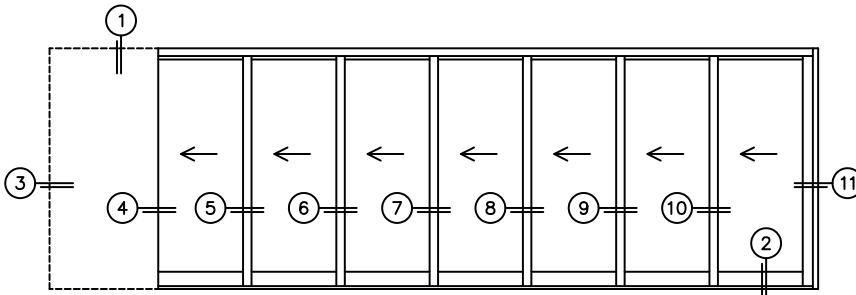

CALCULATED VALUES (FLEETWOOD SUPPLIED)

C(POCKET WIDTH)

D(NET FRAME WIDTH)

NOTES:

(USE RULER TO SCALE DIMENSIONS IN INCHES)

SCALE: 1/4

PXXXXXX DOOR SHOWN

(USE RULER TO SCALE DIMENSIONS IN INCHES)

SCALE: 1/4

*CAUTION: WHEN CONSTRUCTING POCKET NOTE THAT DAYLIGHT WIDTH DOES NOT INCLUDE 1" SET BACK FOR POST INTERLOCKER.