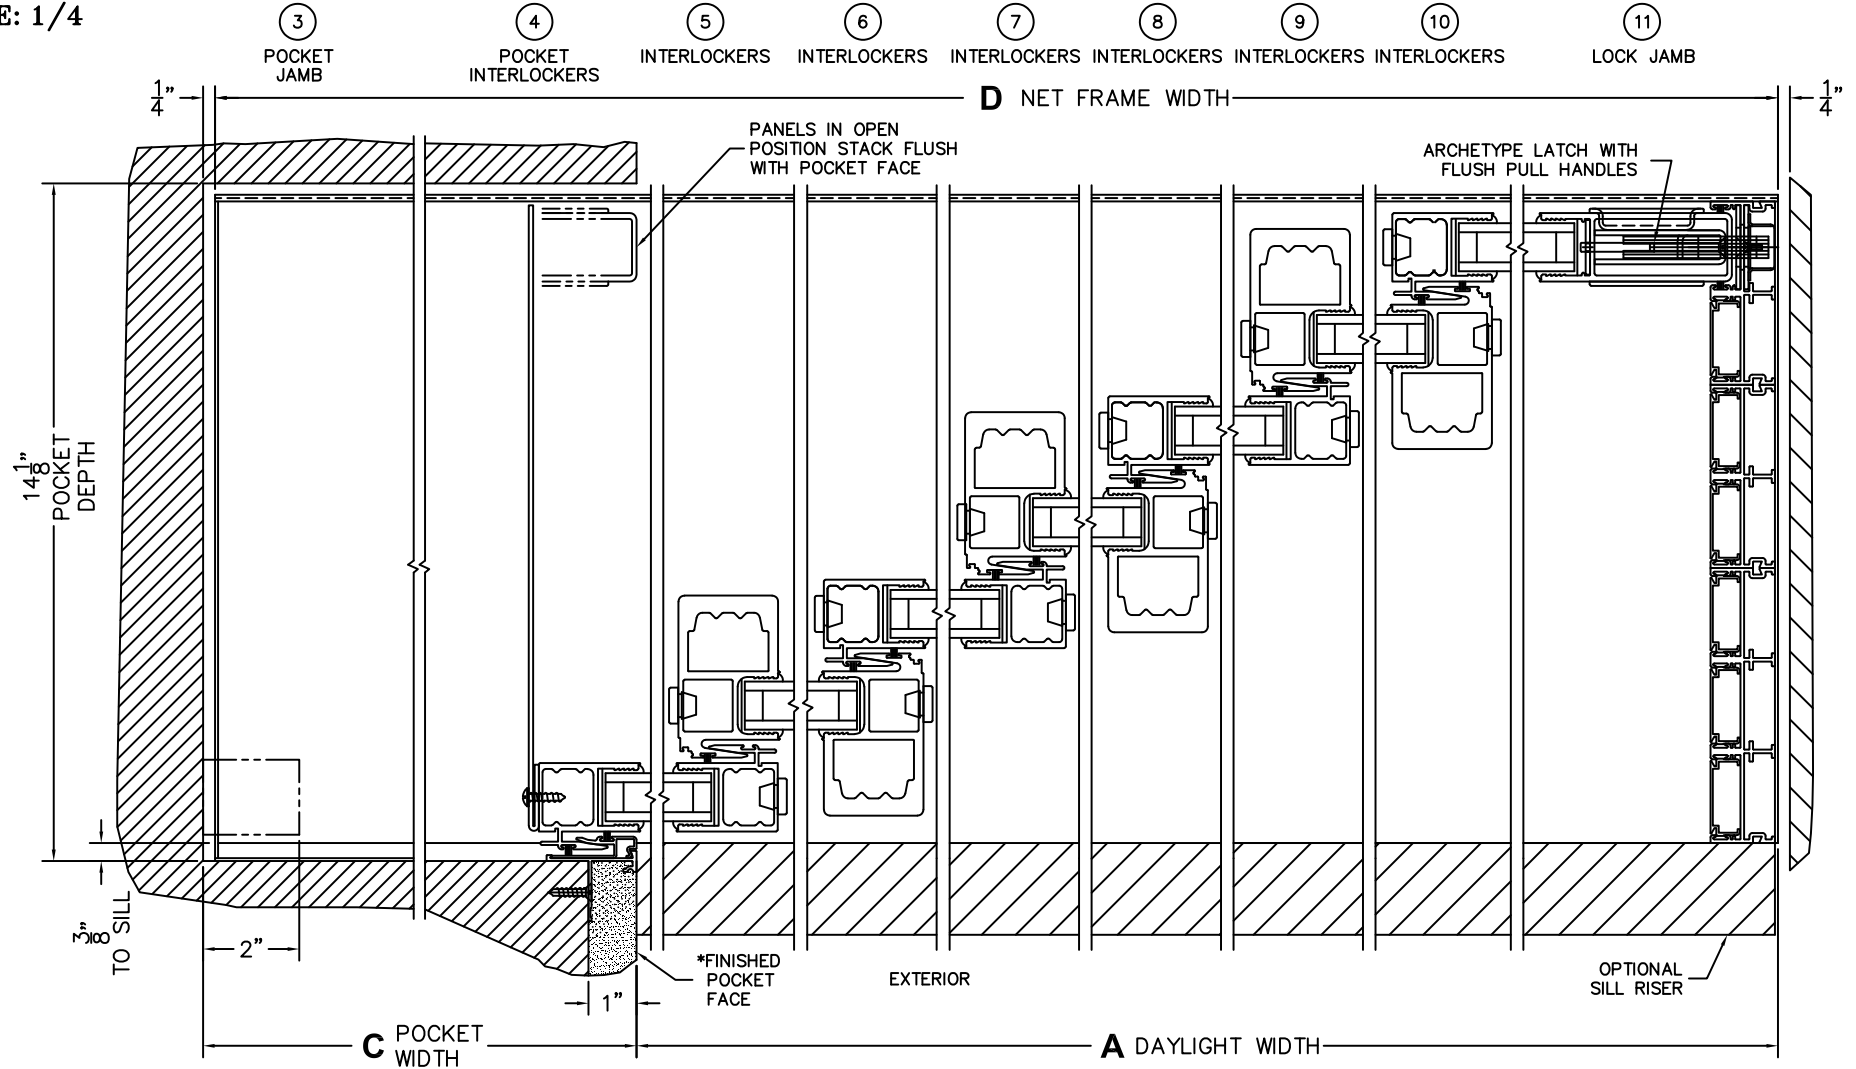

CALCULATED VALUES (FLEETWOOD SUPPLIED)

C(POCKET WIDTH)

D(NET FRAME WIDTH)

NOTES:

(USE RULER TO SCALE DIMENSIONS IN INCHES)

SCALE: 1/4

PXXXXXX DOOR SHOWN

(USE RULER TO SCALE DIMENSIONS IN INCHES)

SCALE: 1/4

*CAUTION: WHEN CONSTRUCTING POCKET NOTE THAT DAYLIGHT WIDTH DOES NOT INCLUDE 1" SET BACK FOR POST INTERLOCKER.