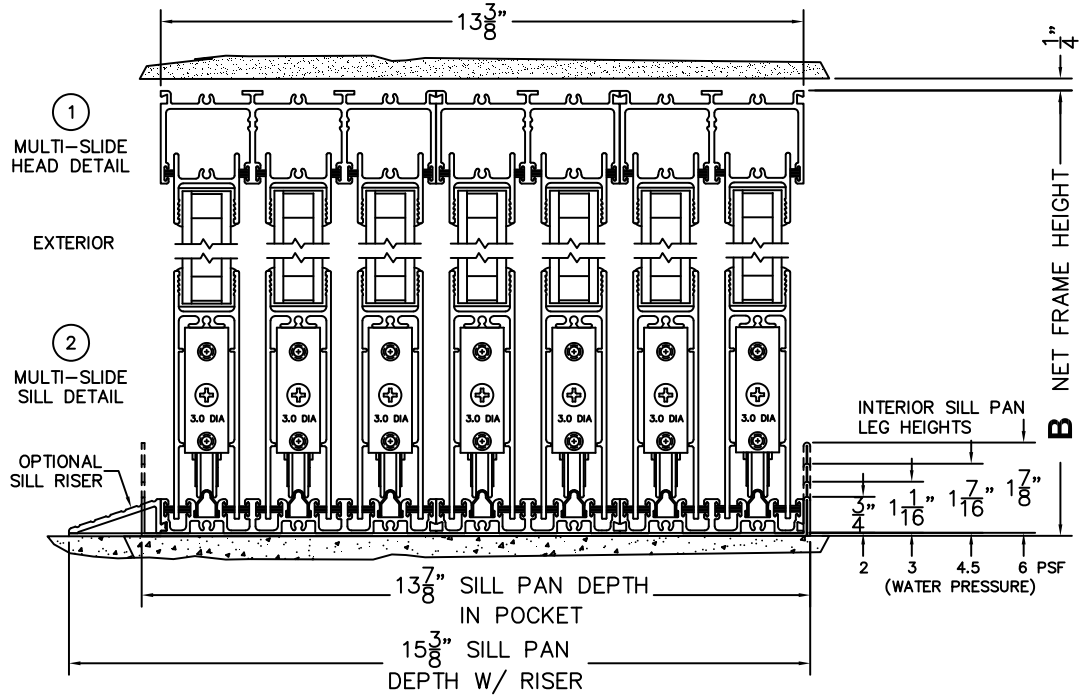

CALCULATED VALUES (FLEETWOOD SUPPLIED)

C(POCKET WIDTH)

D(NET FRAME WIDTH)

NOTES:

(USE RULER TO SCALE DIMENSIONS IN INCHES)

SCALE: 1/4

PXXXXXX DOOR SHOWN

(USE RULER TO SCALE DIMENSIONS IN INCHES)

SCALE: 1/4

*CAUTION: WHEN CONSTRUCTING POCKET NOTE THAT DAYLIGHT WIDTH DOES NOT INCLUDE 1" SET BACK FOR POST INTERLOCKER.