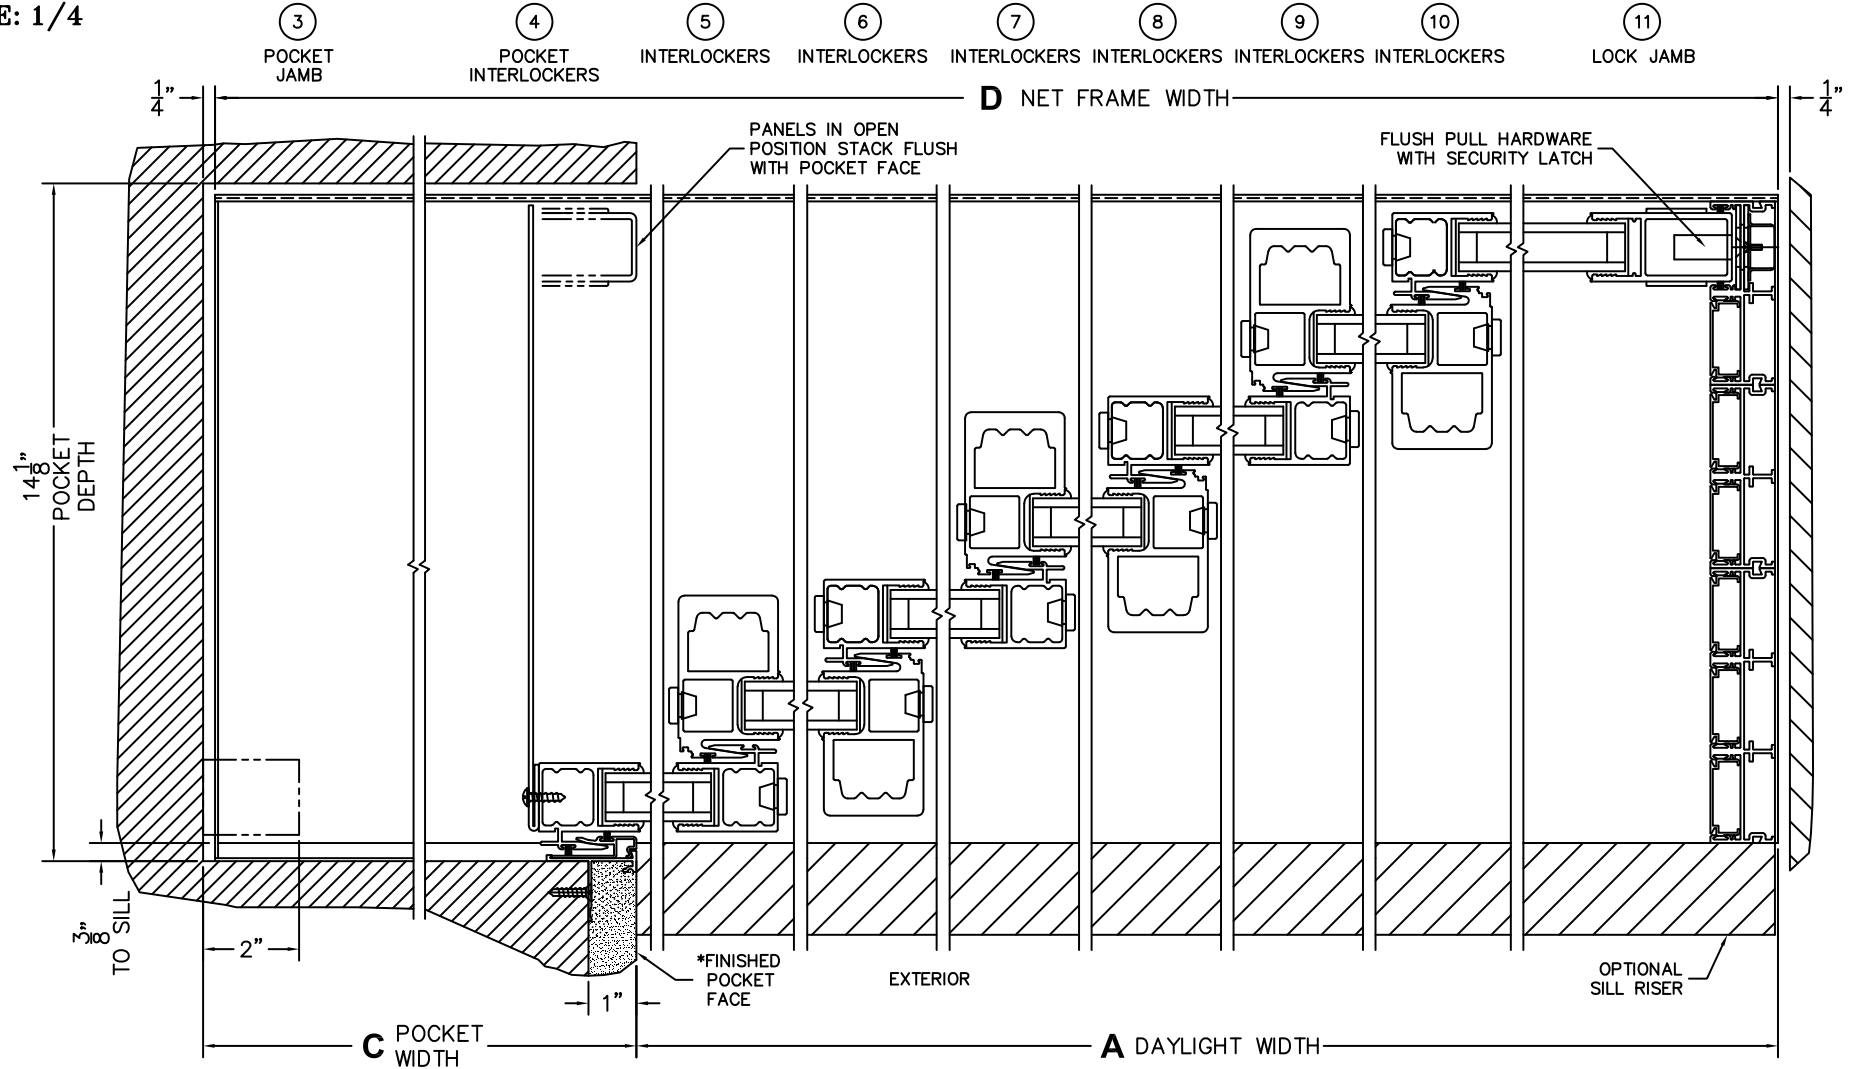

(USE RULER TO SCALE DIMENSIONS IN INCHES)

SCALE: 1/4

*CAUTION: WHEN CONSTRUCTING POCKET NOTE THAT DAYLIGHT WIDTH DOES NOT INCLUDE 1" SET BACK FOR POST INTERLOCKER.