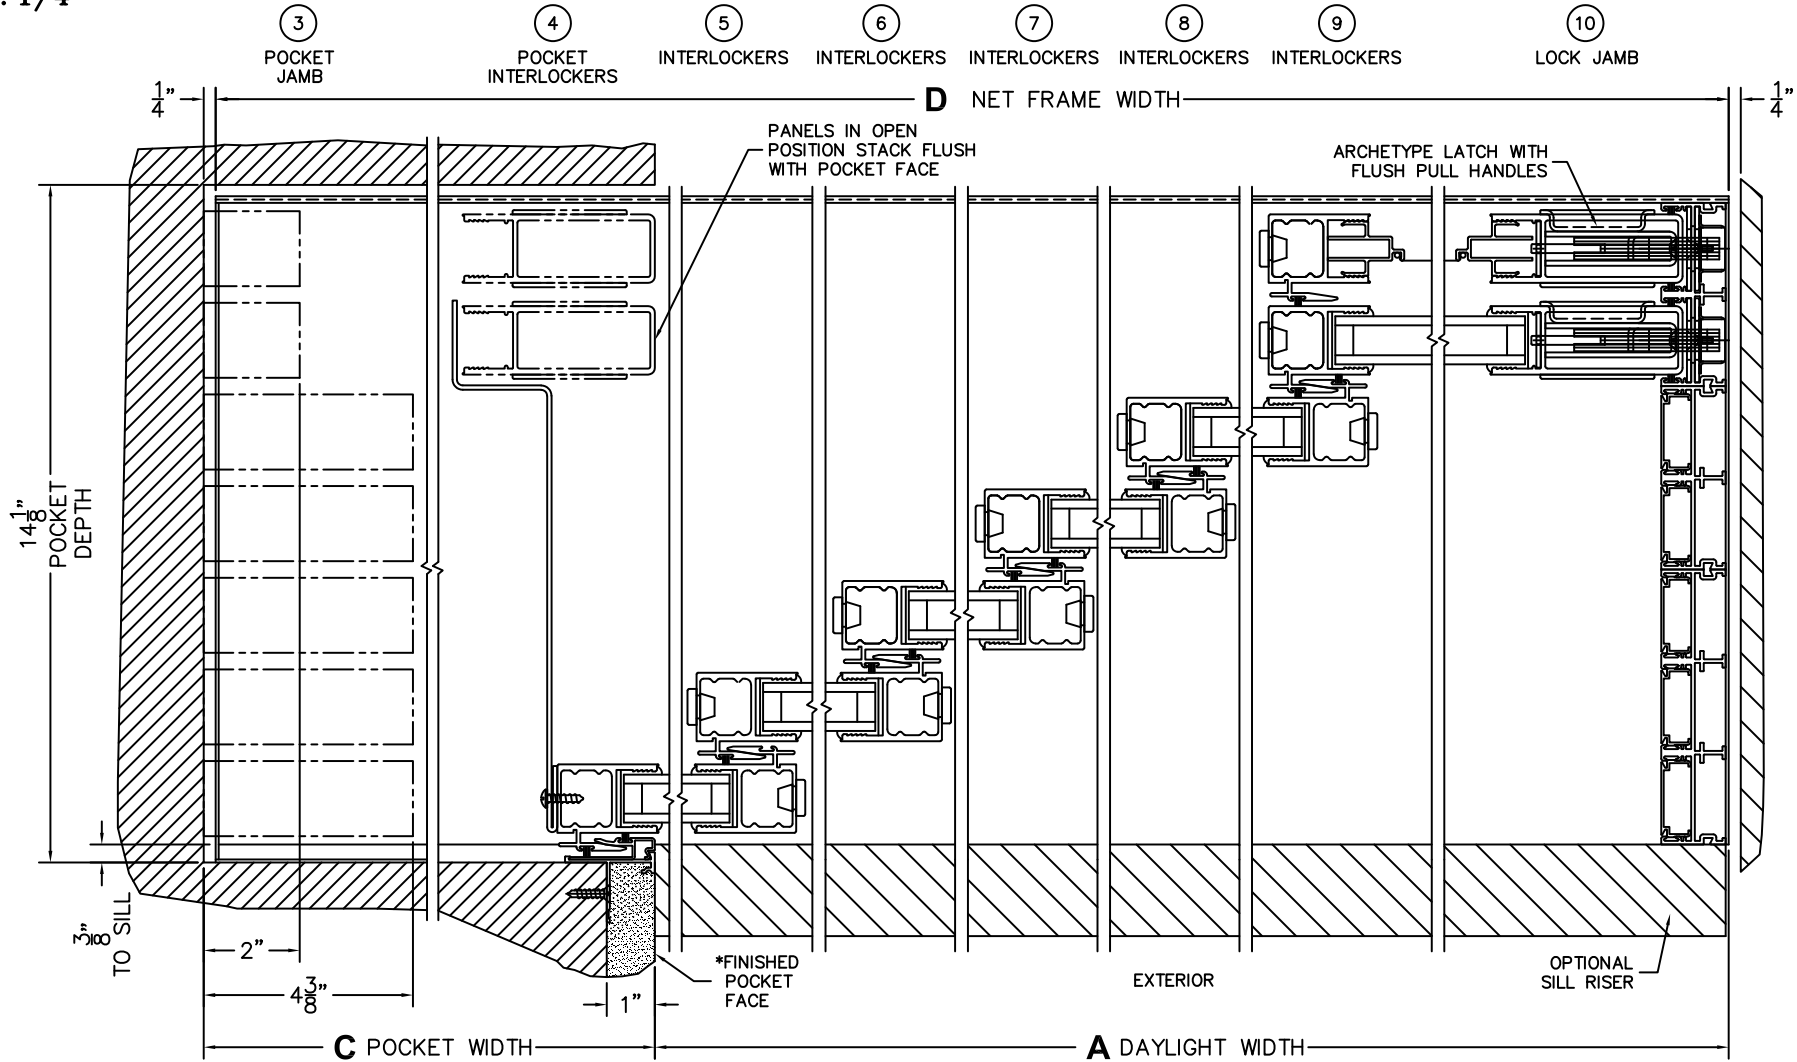

FLEETWOOD
WINDOWS & DOORS
FleetwoodUSA.com

NORWOOD 3070EX M/S
PXXXXXX STANDARD CONFIGURATION
WITH SCREENS

ORDER NO.:

ITEM NO.:

REQUIRED DEALER INFO.

A(DAYLIGHT WIDTH)

B(NET FRAME HEIGHT)

SILL PAN HEIGHT (INTERIOR LEG)
(3/4", 1-1/16", 1-7/16" OR 1-7/8")

CALCULATED VALUES (FLEETWOOD SUPPLIED)

C(POCKET WIDTH)

D(NET FRAME WIDTH)

NOTES:

(USE RULER TO SCALE DIMENSIONS IN INCHES)

SCALE: 1/4

PXXXXXX DOOR SHOWN

(USE RULER TO SCALE DIMENSIONS IN INCHES)

SCALE: 1/4

*CAUTION: WHEN CONSTRUCTING POCKET NOTE THAT DAYLIGHT WIDTH DOES NOT INCLUDE 1" SET BACK FOR POST INTERLOCKER.