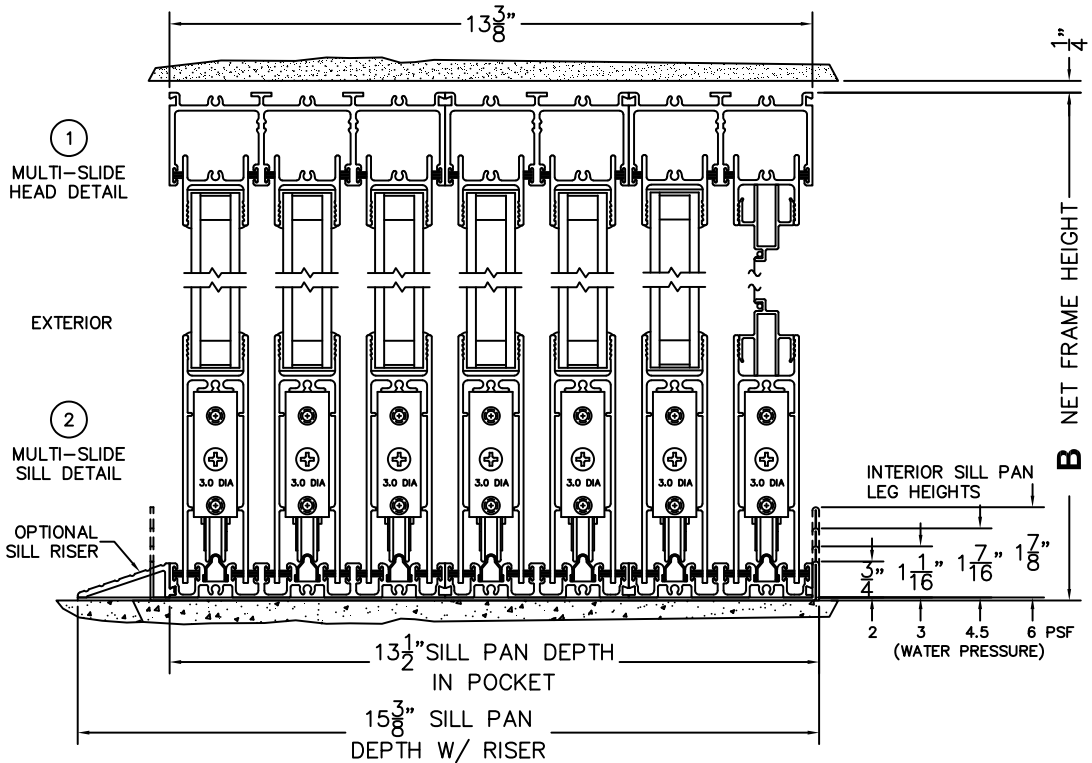

CALCULATED VALUES (FLEETWOOD SUPPLIED)

C(POCKET WIDTH)

D(NET FRAME WIDTH)

NOTES:

(USE RULER TO SCALE DIMENSIONS IN INCHES)

SCALE: 1/4

PXXXXXX DOOR SHOWN

(USE RULER TO SCALE DIMENSIONS IN INCHES)

SCALE: 1/4

*CAUTION: WHEN CONSTRUCTING POCKET NOTE THAT DAYLIGHT WIDTH DOES NOT INCLUDE 1" SET BACK FOR POST INTERLOCKER.