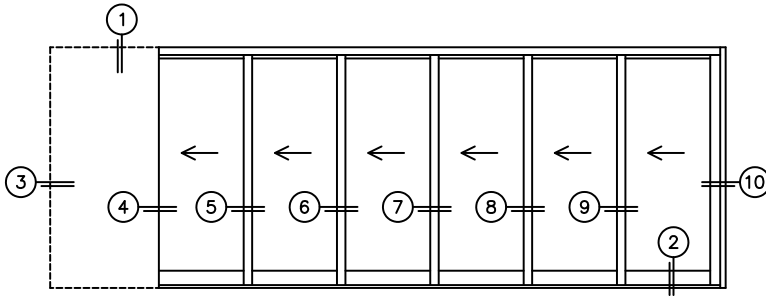

CALCULATED VALUES (FLEETWOOD SUPPLIED)

C(POCKET WIDTH)

D(NET FRAME WIDTH)

NOTES:

(USE RULER TO SCALE DIMENSIONS IN INCHES)

SCALE: 1/4

PXXXXXX DOOR SHOWN

(USE RULER TO SCALE DIMENSIONS IN INCHES)

SCALE: 1/4

*CAUTION: WHEN CONSTRUCTING POCKET NOTE THAT DAYLIGHT WIDTH DOES NOT INCLUDE 1" SET BACK FOR POST INTERLOCKER.