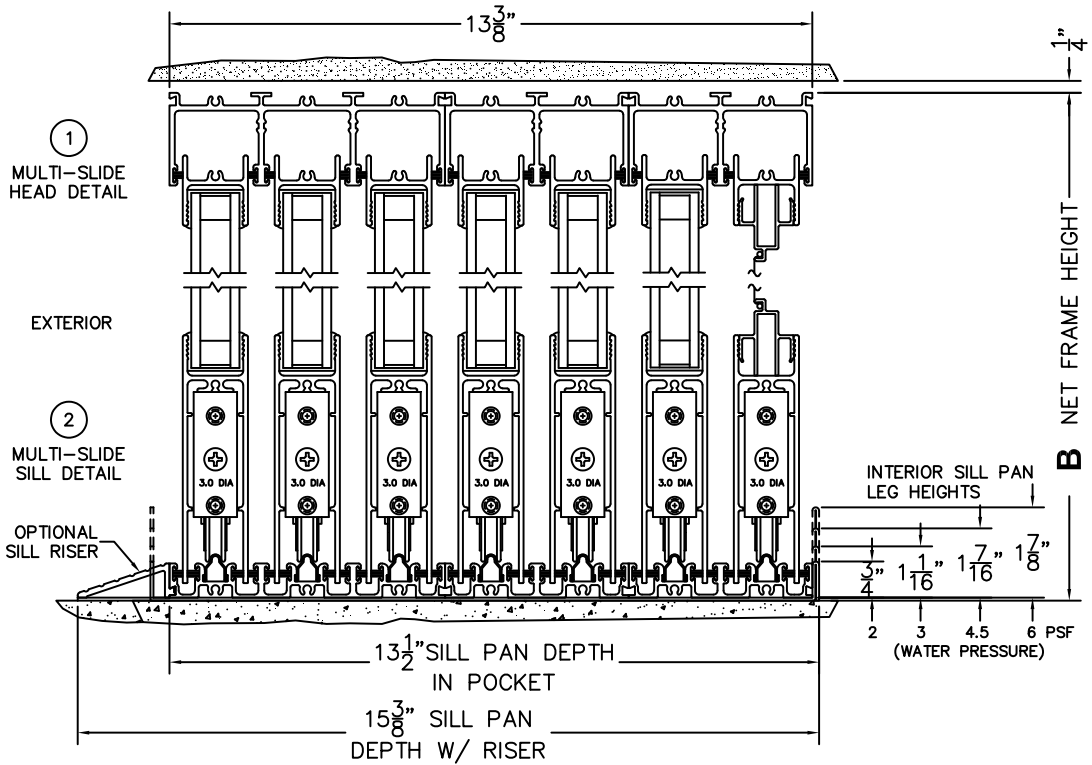

CALCULATED VALUES (FLEETWOOD SUPPLIED)

C(POCKET WIDTH)

D(NET FRAME WIDTH)

NOTES:

(USE RULER TO SCALE DIMENSIONS IN INCHES)

SCALE: 1/4

PXXXXXX DOOR SHOWN

(USE RULER TO SCALE DIMENSIONS IN INCHES)

SCALE: 1/4

*CAUTION: WHEN CONSTRUCTING POCKET NOTE THAT DAYLIGHT WIDTH DOES NOT INCLUDE 1" SET BACK FOR POST INTERLOCKER.