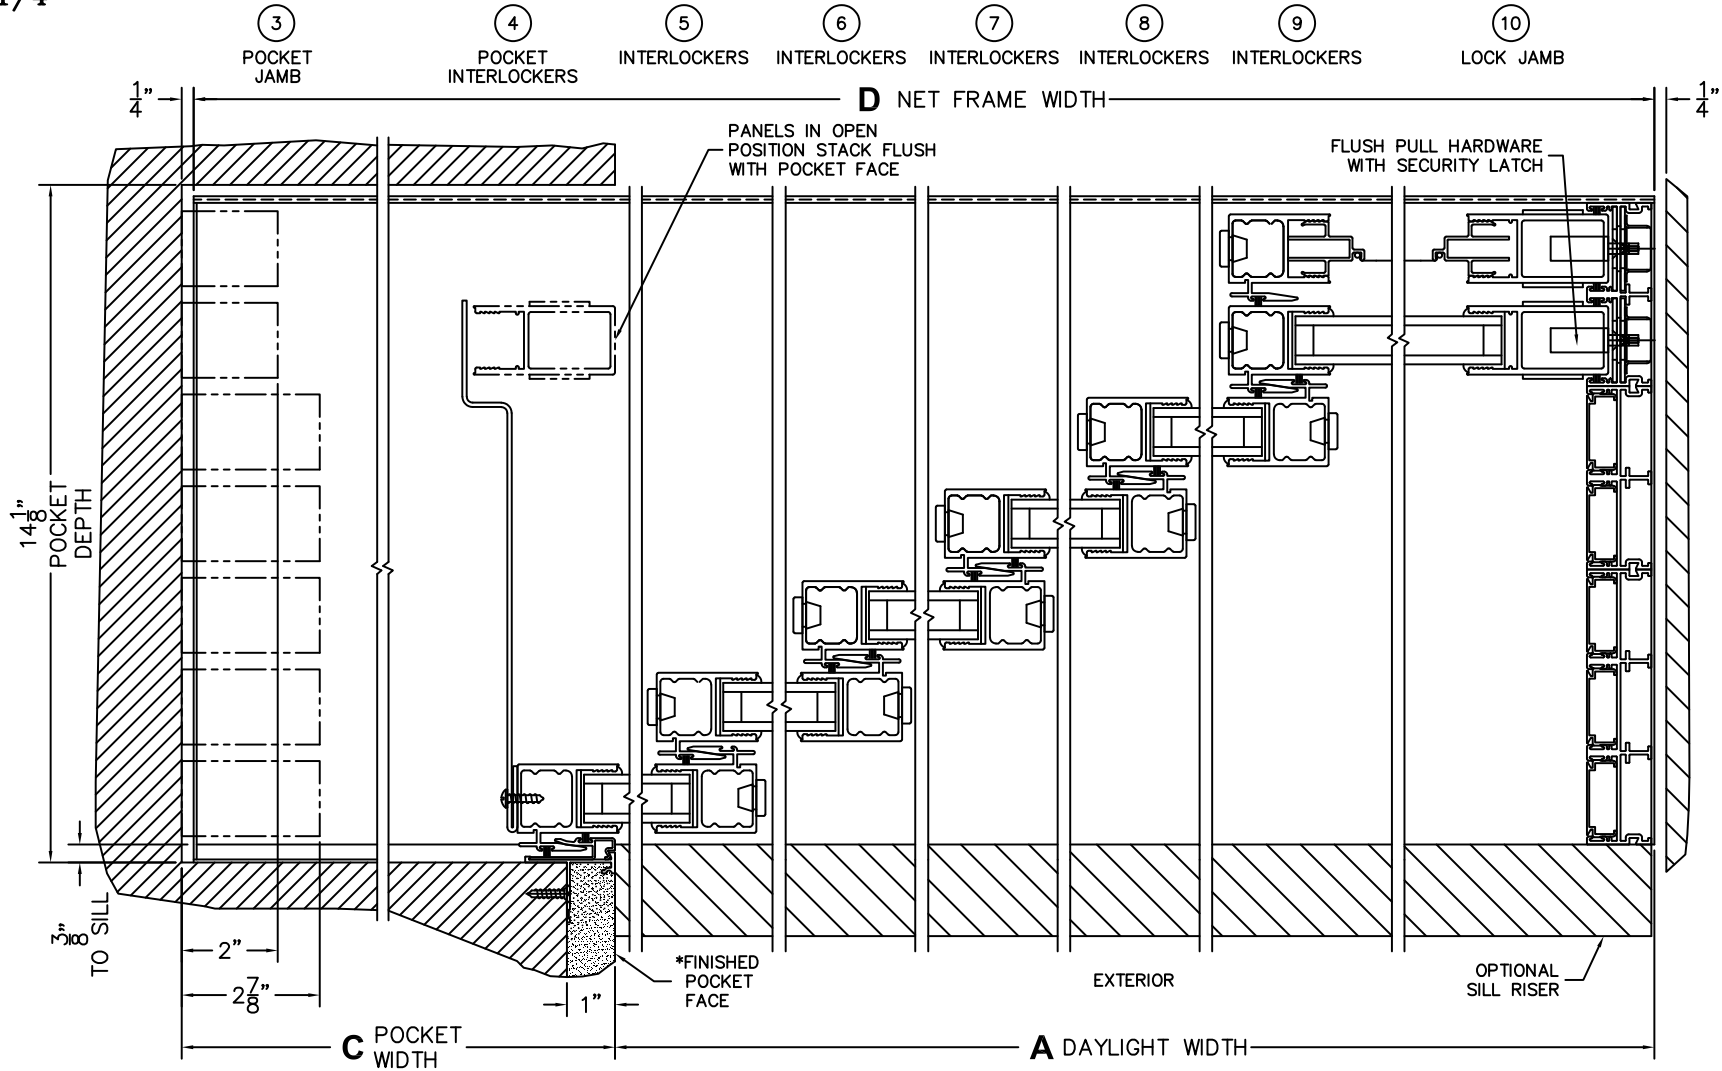

FLEETWOOD
WINDOWS & DOORS
FleetwoodUSA.com

NORWOOD 3070EX M/S
PXXXXXX STANDARD CONFIGURATION
WITH SCREENS

ORDER NO.:

ITEM NO.:

REQUIRED DEALER INFO.

A(DAYLIGHT WIDTH)

B(NET FRAME HEIGHT)

SILL PAN HEIGHT (INTERIOR LEG)
(3/4", 1-1/16", 1-7/16" OR 1-7/8")

CALCULATED VALUES (FLEETWOOD SUPPLIED)

C(POCKET WIDTH)

D(NET FRAME WIDTH)

NOTES:

(USE RULER TO SCALE DIMENSIONS IN INCHES)

SCALE: 1/4

PXXXXXX DOOR SHOWN

(USE RULER TO SCALE DIMENSIONS IN INCHES)

SCALE: 1/4

*CAUTION: WHEN CONSTRUCTING POCKET NOTE THAT DAYLIGHT WIDTH DOES NOT INCLUDE 1" SET BACK FOR POST INTERLOCKER.