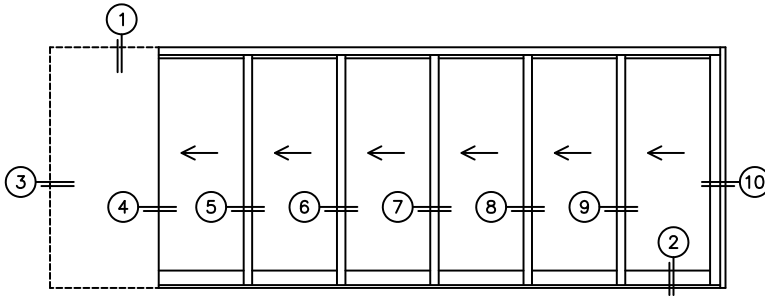

CALCULATED VALUES (FLEETWOOD SUPPLIED)

C(POCKET WIDTH)

D(NET FRAME WIDTH)

NOTES:

(USE RULER TO SCALE DIMENSIONS IN INCHES)

SCALE: 1/4

PXXXXXX DOOR SHOWN

(USE RULER TO SCALE DIMENSIONS IN INCHES)

SCALE: 1/4

*CAUTION: WHEN CONSTRUCTING POCKET NOTE THAT DAYLIGHT WIDTH DOES NOT INCLUDE 1" SET BACK FOR POST INTERLOCKER.