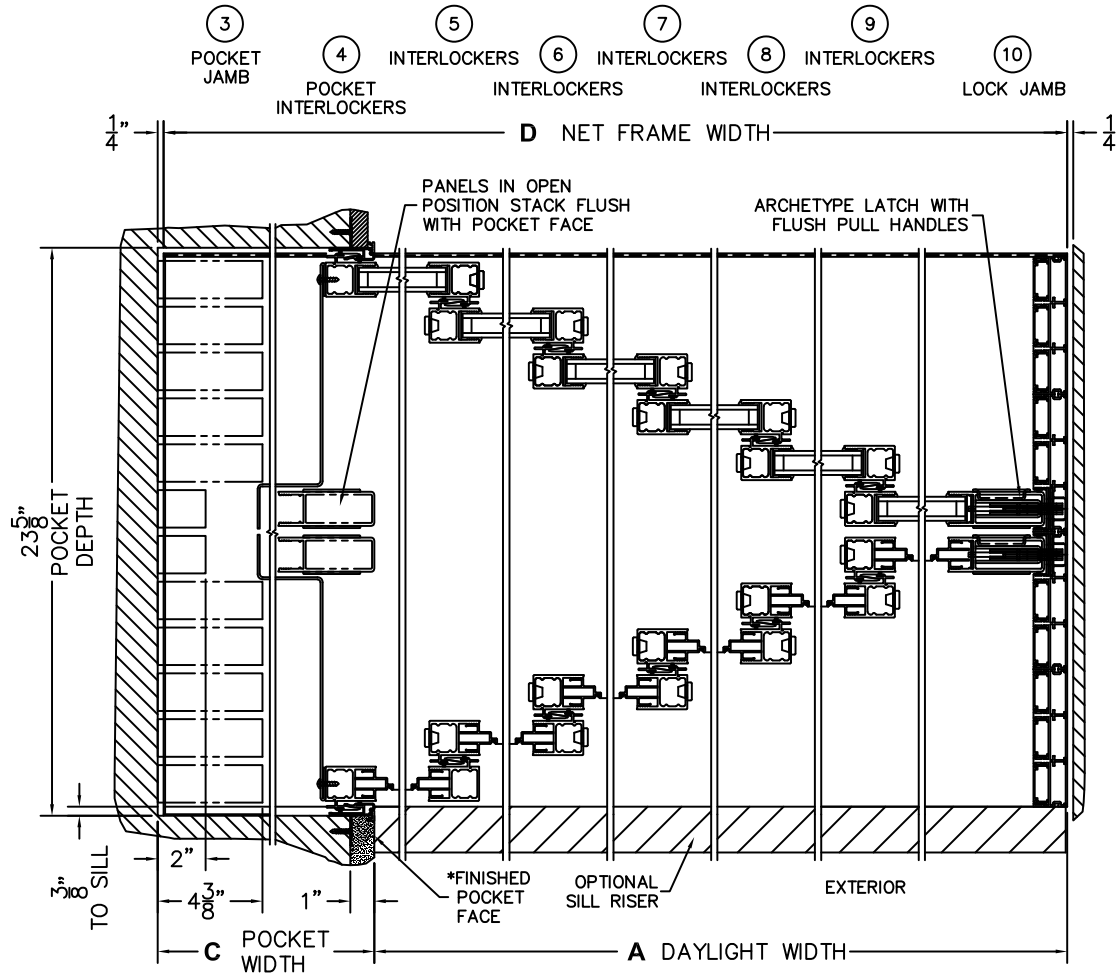

(USE RULER TO SCALE DIMENSIONS IN INCHES)

SCALE: 1/4

*CAUTION: WHEN CONSTRUCTING POCKET NOTE THAT DAYLIGHT WIDTH DOES NOT INCLUDE 1" SET BACK FOR POST INTERLOCKER.