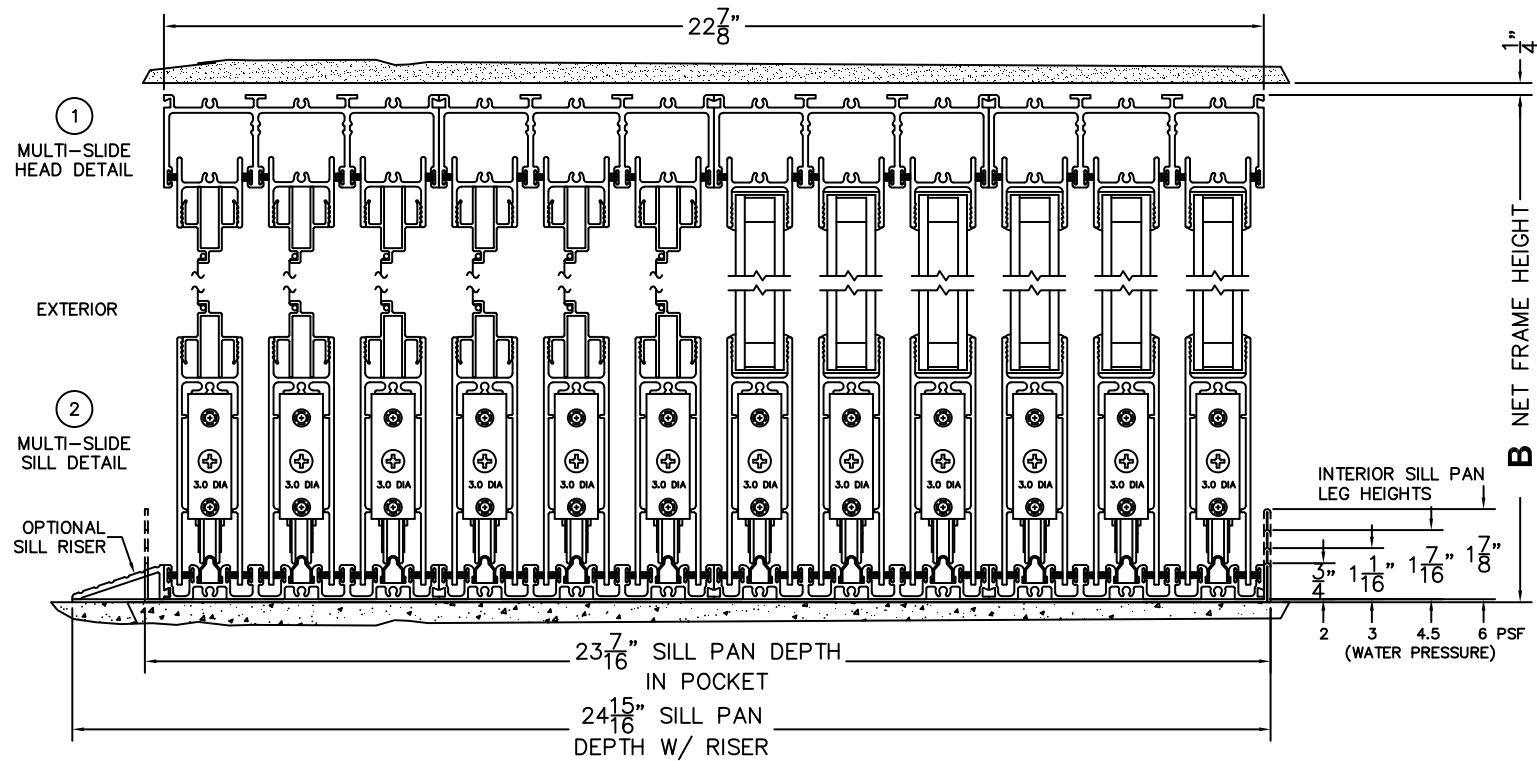

SILL PAN HEIGHT(INTERIOR LEG)
(3/4", 1-1/16", 1-7/16" OR 1-7/8")

CALCULATED VALUES (FLEETWOOD SUPPLIED)

C(POCKET WIDTH)

D(NET FRAME WIDTH)

NOTES:

(USE RULER TO SCALE DIMENSIONS IN INCHES)

SCALE: 1/4

PXXXXXX DOOR SHOWN

NORWOOD 3070EX M/S

PXXXXXX STANDARD CONFIGURATION
WITH SCREENS

ORDER NO.:

ITEM NO.:

(USE RULER TO SCALE DIMENSIONS IN INCHES)

SCALE: 1/8

*CAUTION: WHEN CONSTRUCTING POCKET NOTE THAT DAYLIGHT WIDTH DOES NOT INCLUDE 1" SET BACK FOR POST INTERLOCKER.