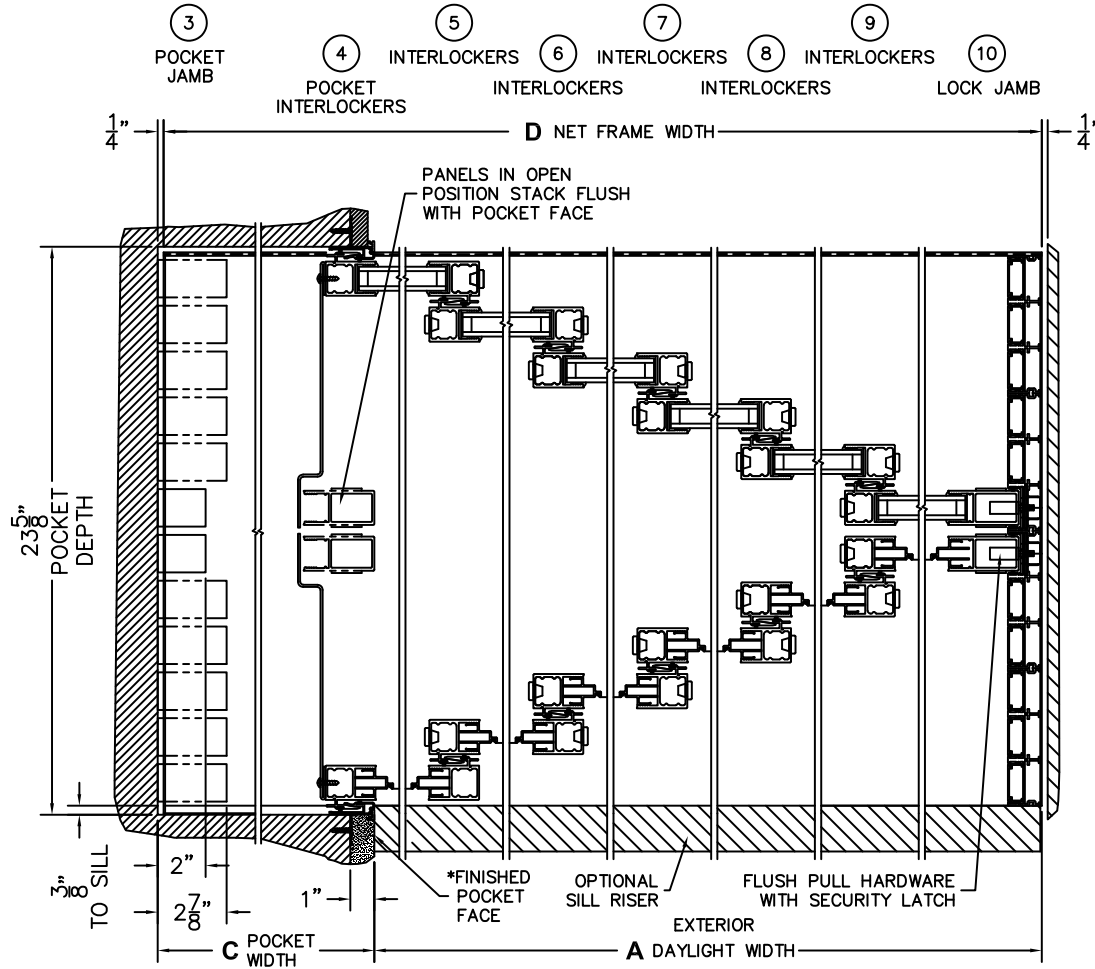

SILL PAN HEIGHT(INTERIOR LEG)
(3/4", 1-1/16", 1-7/16" OR 1-7/8")

CALCULATED VALUES (FLEETWOOD SUPPLIED)

C(POCKET WIDTH)

D(NET FRAME WIDTH)

NOTES:

(USE RULER TO SCALE DIMENSIONS IN INCHES)

SCALE: 1/4

PXXXXXX DOOR SHOWN

NORWOOD 3070EX M/S

PXXXXXX STANDARD CONFIGURATION
WITH SCREENS

ORDER NO.:

ITEM NO.:

(USE RULER TO SCALE DIMENSIONS IN INCHES)

SCALE: 1/8

*CAUTION: WHEN CONSTRUCTING POCKET NOTE THAT DAYLIGHT WIDTH DOES NOT INCLUDE 1" SET BACK FOR POST INTERLOCKER.