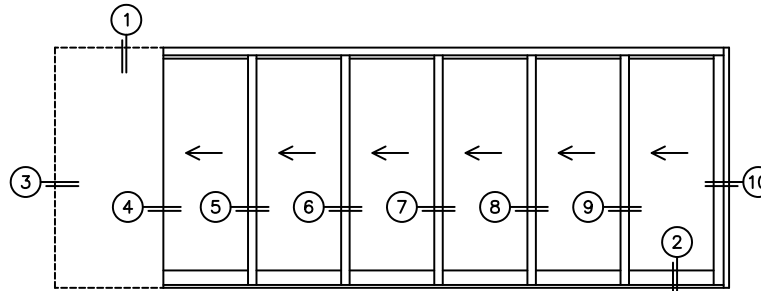

SILL PAN HEIGHT(INTERIOR LEG)
(3/4", 1-1/16", 1-7/16" OR 1-7/8")

CALCULATED VALUES (FLEETWOOD SUPPLIED)

C(POCKET WIDTH)

D(NET FRAME WIDTH)

NOTES:

(USE RULER TO SCALE DIMENSIONS IN INCHES)

SCALE: 1/4

PXXXXXX DOOR SHOWN

NORWOOD 3070EX M/S

PXXXXXX STANDARD CONFIGURATION
WITH SCREENS

ORDER NO.:

ITEM NO.:

(USE RULER TO SCALE DIMENSIONS IN INCHES)

SCALE: 1/8

*CAUTION: WHEN CONSTRUCTING POCKET NOTE THAT DAYLIGHT WIDTH DOES NOT INCLUDE 1" SET BACK FOR POST INTERLOCKER.