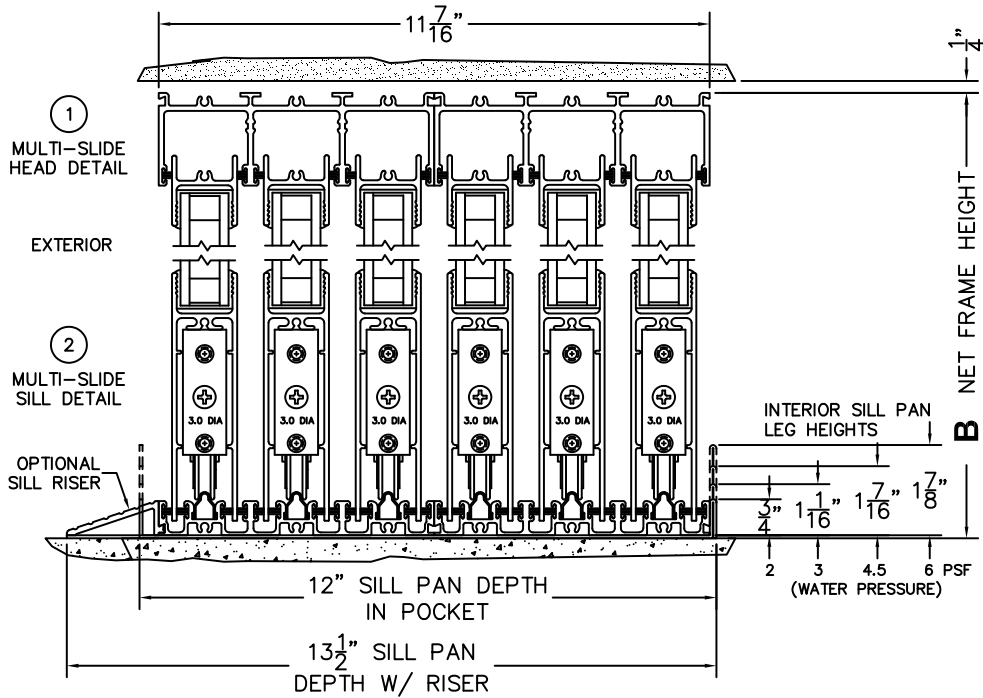

CALCULATED VALUES (FLEETWOOD SUPPLIED)

C(POCKET WIDTH)

D(NET FRAME WIDTH)

NOTES:

(USE RULER TO SCALE DIMENSIONS IN INCHES)

SCALE: 1/4

(USE RULER TO SCALE DIMENSIONS IN INCHES)

SCALE: 1/4

*CAUTION: WHEN CONSTRUCTING POCKET NOTE THAT DAYLIGHT WIDTH DOES NOT INCLUDE 1" SET BACK FOR POST INTERLOCKER.