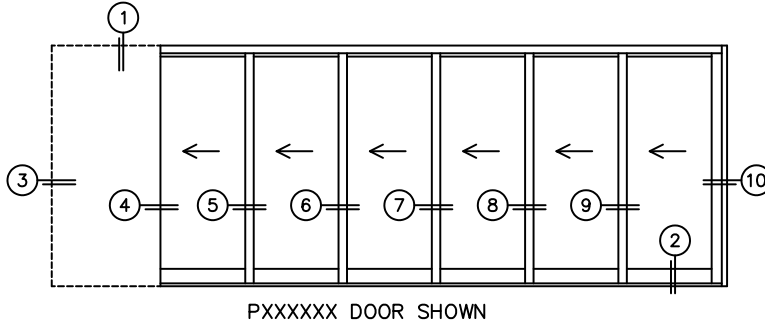

CALCULATED VALUES (FLEETWOOD SUPPLIED)

C(POCKET WIDTH)

D(NET FRAME WIDTH)

NOTES:

(USE RULER TO SCALE DIMENSIONS IN INCHES)

SCALE: 1/4

(USE RULER TO SCALE DIMENSIONS IN INCHES)

SCALE: 1/4

*CAUTION: WHEN CONSTRUCTING POCKET NOTE THAT DAYLIGHT WIDTH DOES NOT INCLUDE 1" SET BACK FOR POST INTERLOCKER.