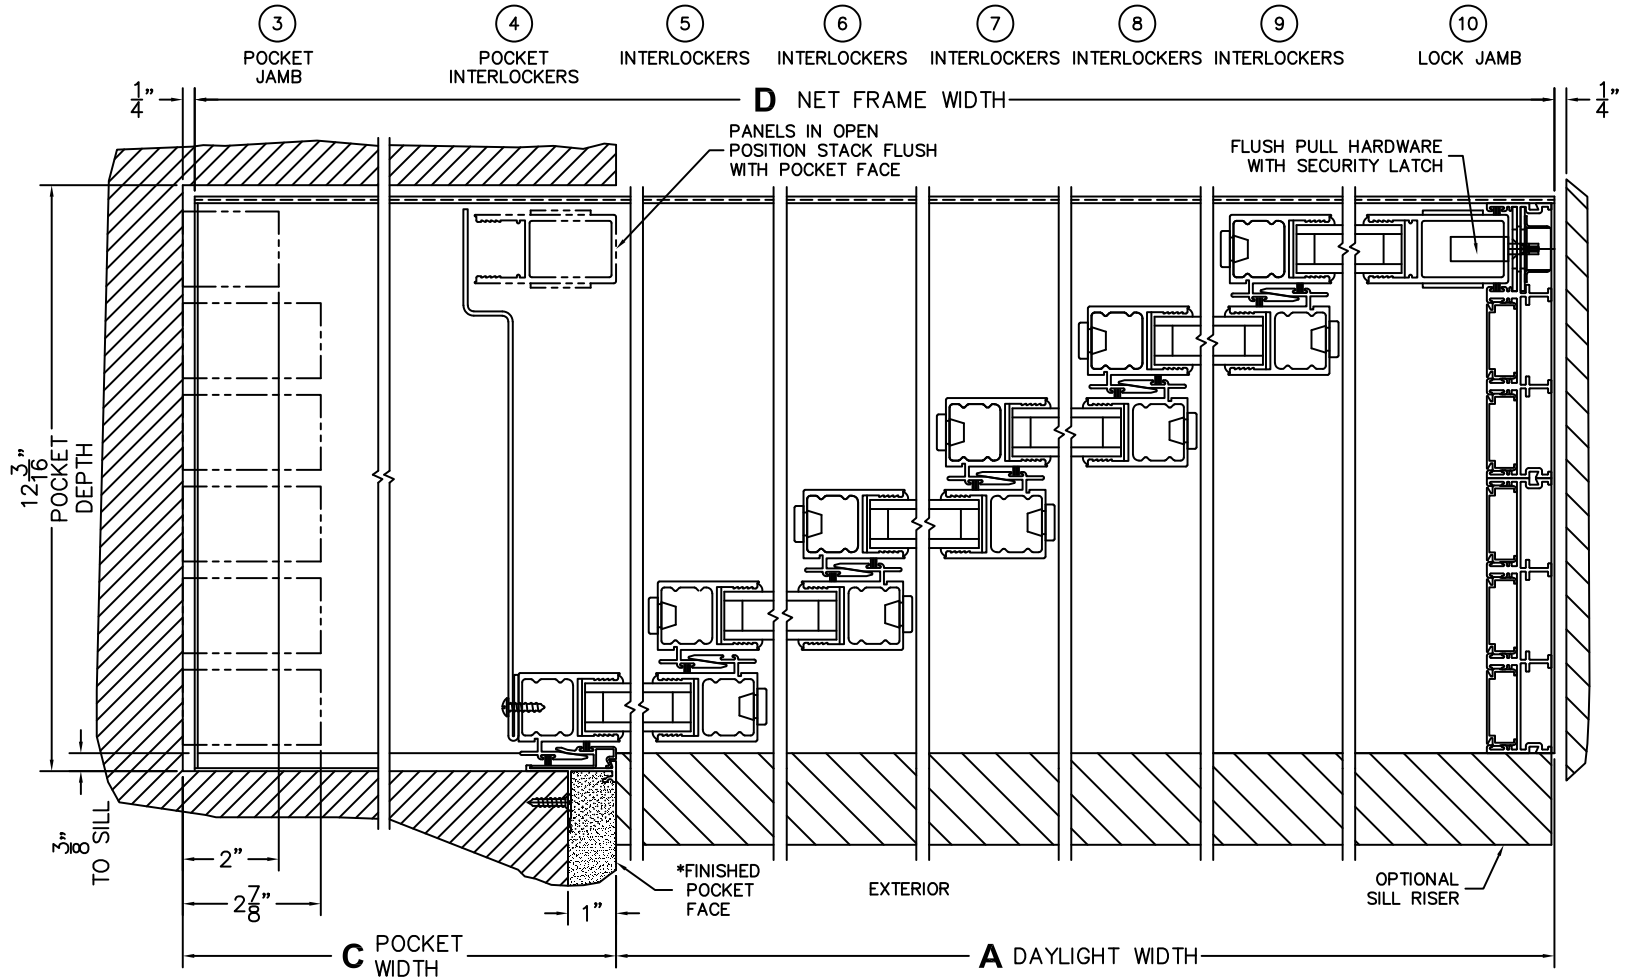

CALCULATED VALUES (FLEETWOOD SUPPLIED)

C(POCKET WIDTH)

D(NET FRAME WIDTH)

NOTES:

(USE RULER TO SCALE DIMENSIONS IN INCHES)

SCALE: 1/4

(USE RULER TO SCALE DIMENSIONS IN INCHES)

SCALE: 1/4

*CAUTION: WHEN CONSTRUCTING POCKET NOTE THAT DAYLIGHT WIDTH DOES NOT INCLUDE 1" SET BACK FOR POST INTERLOCKER.