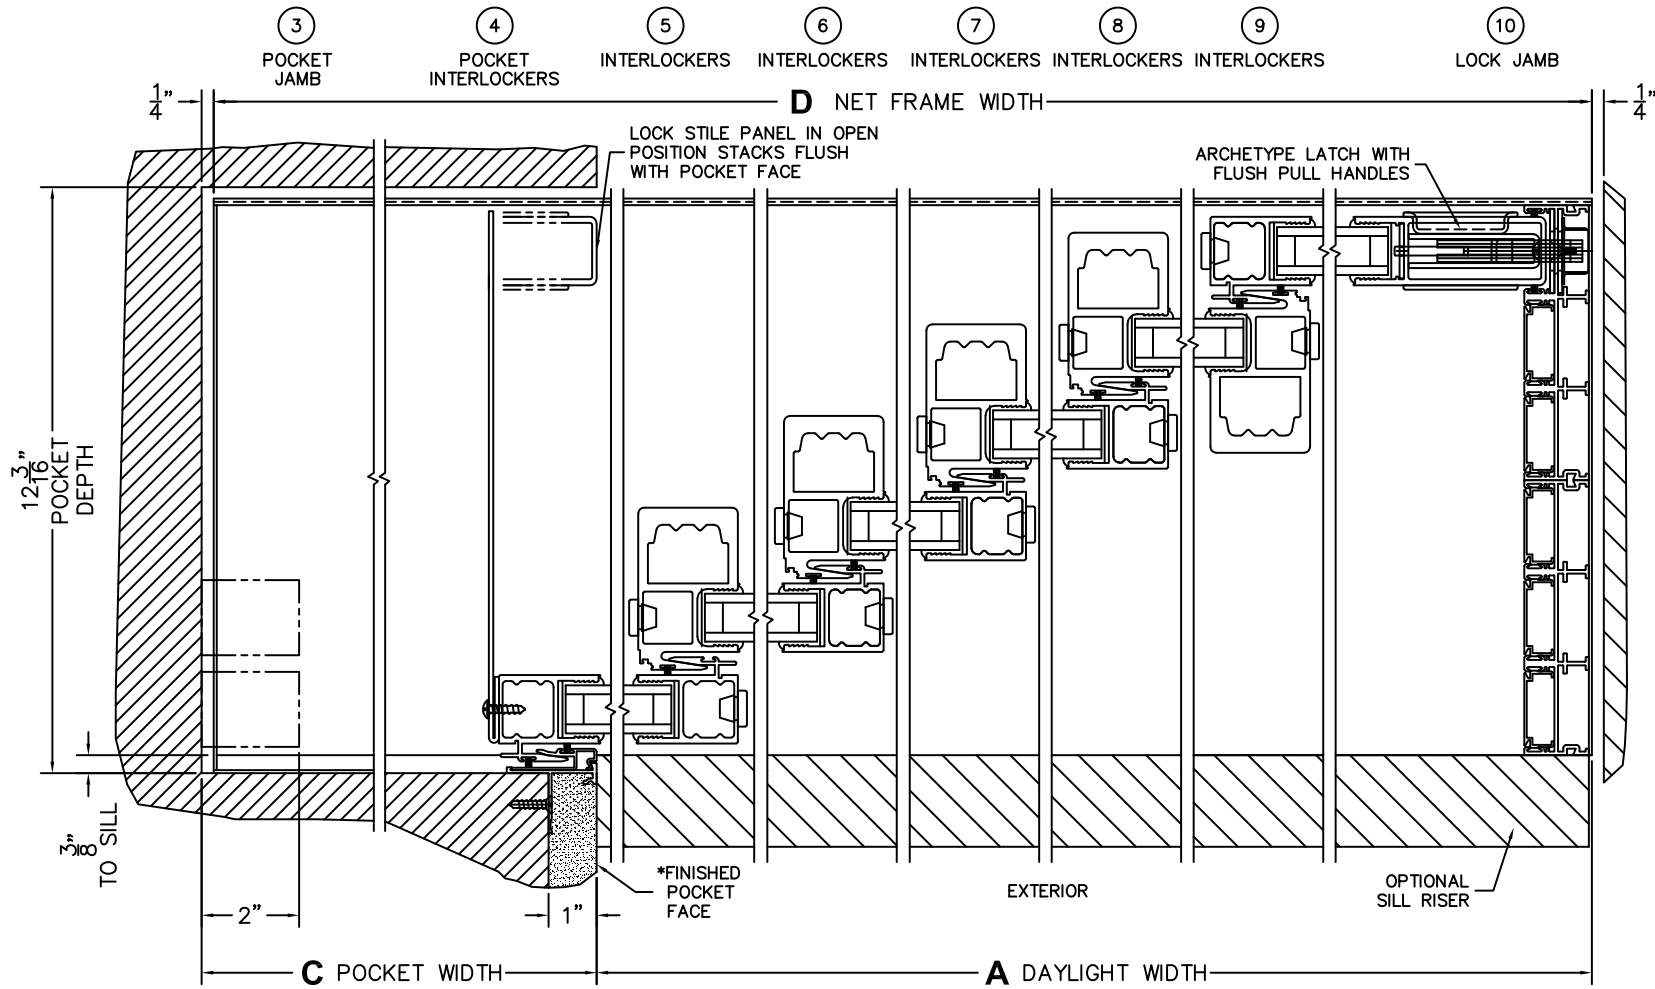

CALCULATED VALUES (FLEETWOOD SUPPLIED)

C(POCKET WIDTH)

D(NET FRAME WIDTH)

NOTES:

(USE RULER TO SCALE DIMENSIONS IN INCHES)

SCALE: 1/4

(USE RULER TO SCALE DIMENSIONS IN INCHES)

SCALE: 1/4

*CAUTION: WHEN CONSTRUCTING POCKET NOTE THAT DAYLIGHT WIDTH DOES NOT INCLUDE 1" SET BACK FOR POST INTERLOCKER.