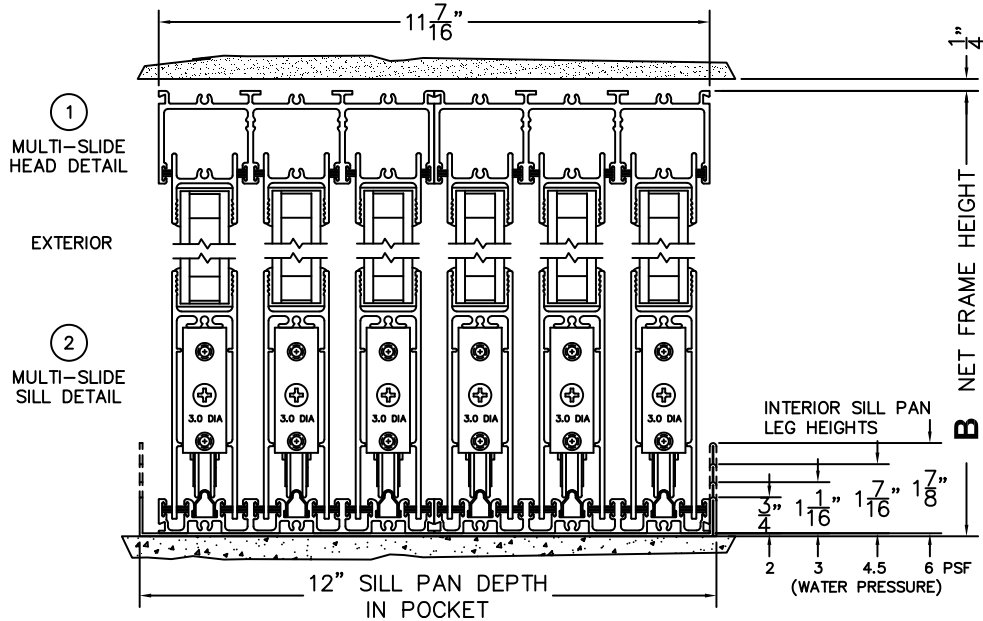

CALCULATED VALUES (FLEETWOOD SUPPLIED)

C(POCKET WIDTH)

D(NET FRAME WIDTH)

NOTES:

(USE RULER TO SCALE DIMENSIONS IN INCHES)

SCALE: 1/4

(USE RULER TO SCALE DIMENSIONS IN INCHES)

SCALE: 1/4

*CAUTION: WHEN CONSTRUCTING POCKET NOTE THAT DAYLIGHT WIDTH DOES NOT INCLUDE 1" SET BACK FOR POST INTERLOCKER.