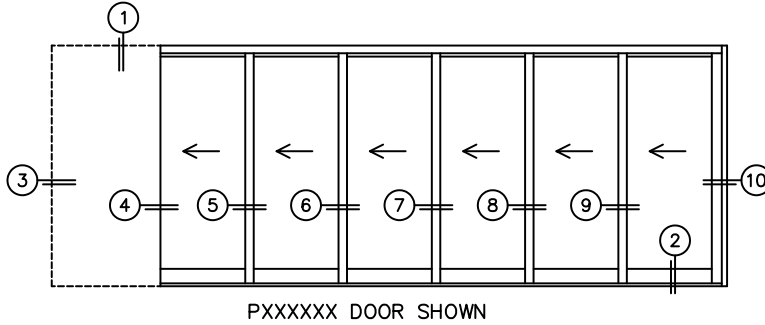

CALCULATED VALUES (FLEETWOOD SUPPLIED)

C(POCKET WIDTH)

D(NET FRAME WIDTH)

NOTES:

(USE RULER TO SCALE DIMENSIONS IN INCHES)

SCALE: 1/4

(USE RULER TO SCALE DIMENSIONS IN INCHES)

SCALE: 1/4

*CAUTION: WHEN CONSTRUCTING POCKET NOTE THAT DAYLIGHT WIDTH DOES NOT INCLUDE 1" SET BACK FOR POST INTERLOCKER.