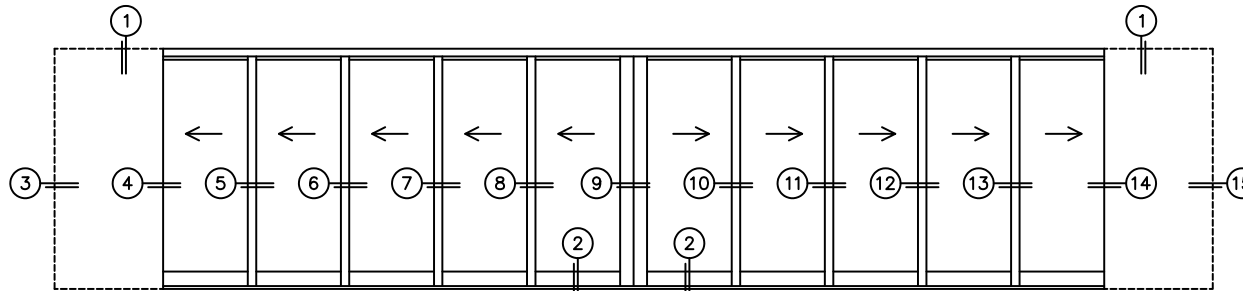

SILL PAN HEIGHT(INTEIOR LEG)
(3/4", 1-1/16", 1-7/16" OR 1-7/8")

CALCULATED VALUES (FLEETWOOD SUPPLIED)

C(POCKET WIDTH)

D(NET FRAME WIDTH)

NOTES:

(USE RULER TO SCALE DIMENSIONS IN INCHES)

SCALE: 1/4

PXXXXXIXXXXXP DOOR SHOWN