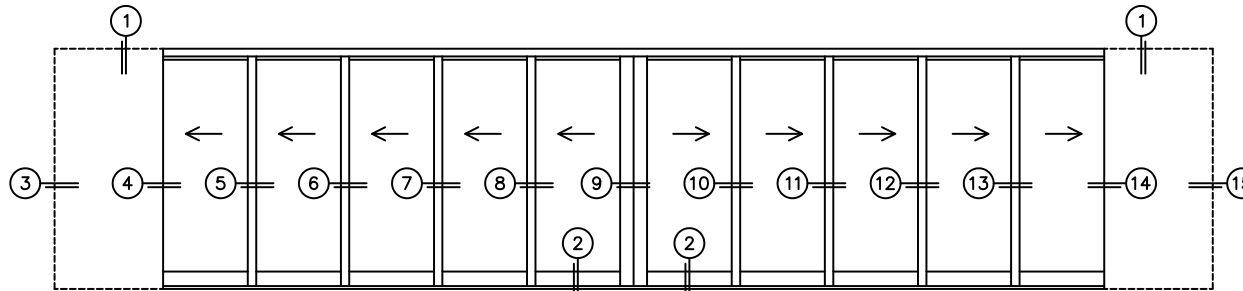

SILL PAN HEIGHT(INTERIOR LEG)
(3/4", 1-1/16", 1-7/16" OR 1-7/8")

CALCULATED VALUES (FLEETWOOD SUPPLIED)

C(POCKET WIDTH)

D(NET FRAME WIDTH)

NOTES:

(USE RULER TO SCALE DIMENSIONS IN INCHES)

SCALE: 1/4

PXXXXXIXXXXXP DOOR SHOWN