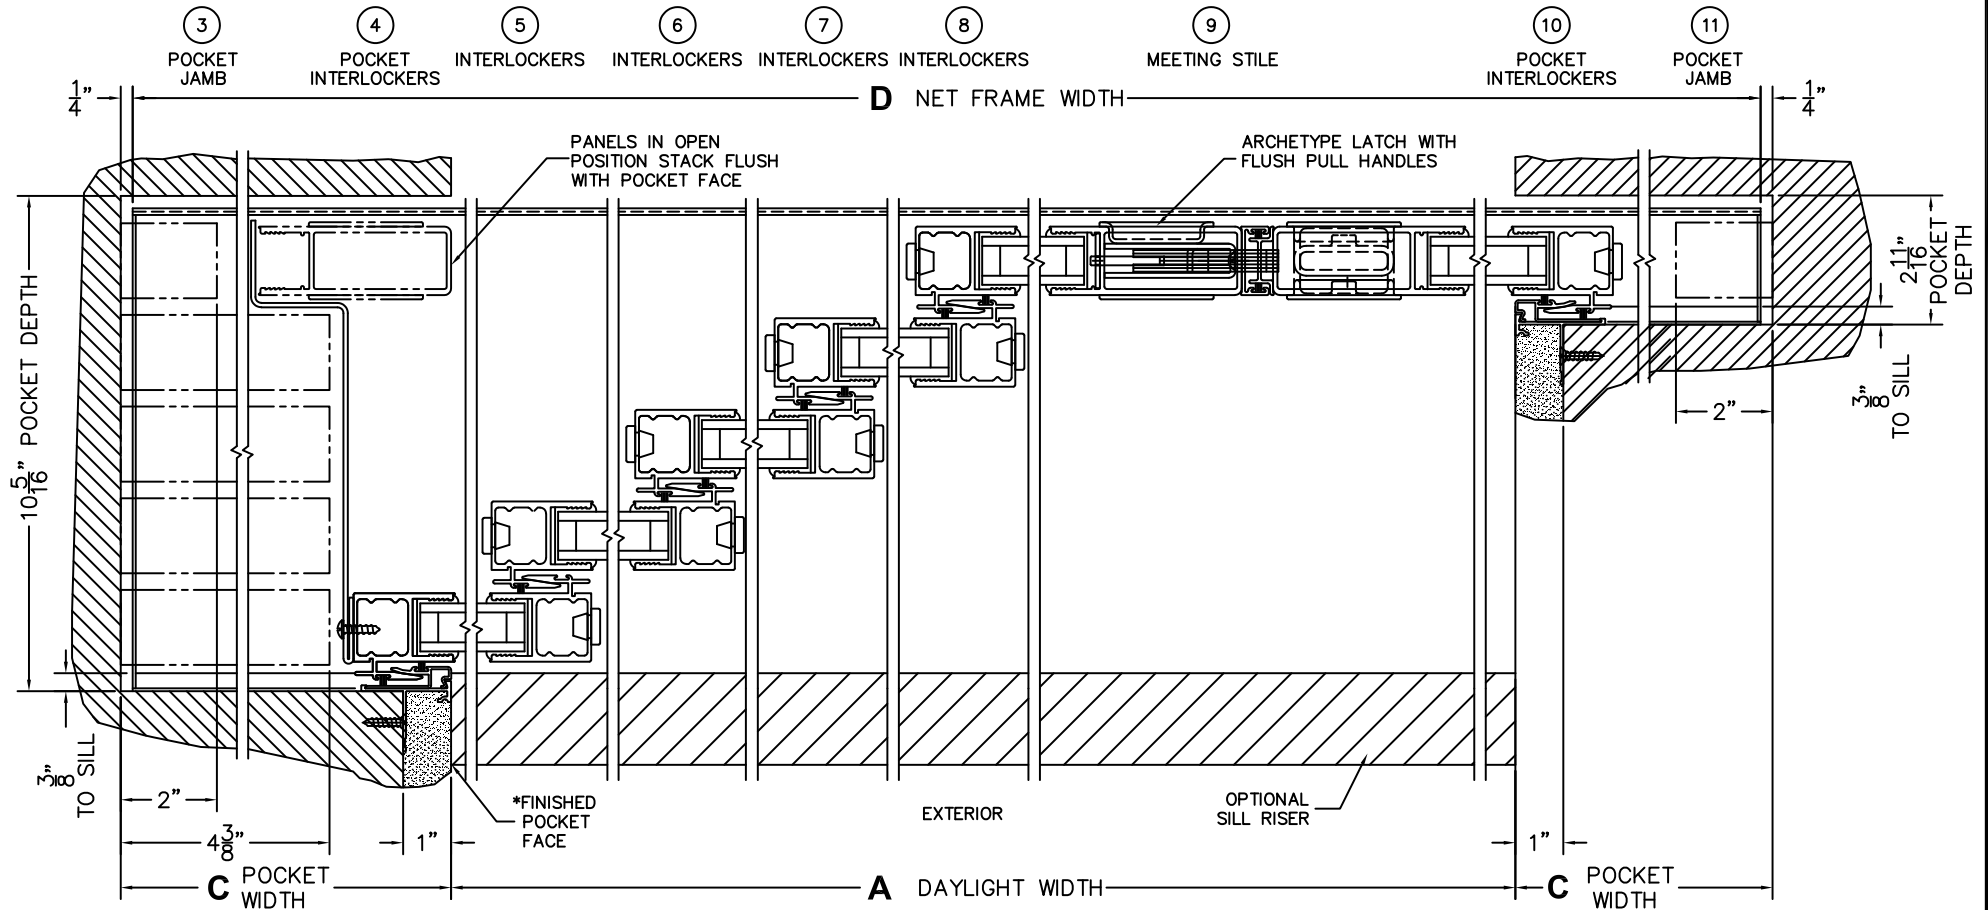

CALCULATED VALUES (FLEETWOOD SUPPLIED)

C(POCKET WIDTH)

D(NET FRAME WIDTH)

NOTES:

(USE RULER TO SCALE DIMENSIONS IN INCHES)

SCALE: 1/4

PXXXXXIP DOOR SHOWN

(USE RULER TO SCALE DIMENSIONS IN INCHES)

SCALE: 1/4

*CAUTION: WHEN CONSTRUCTING POCKET NOTE THAT DAYLIGHT WIDTH DOES NOT INCLUDE 1" SET BACK FOR POST INTERLOCKER.