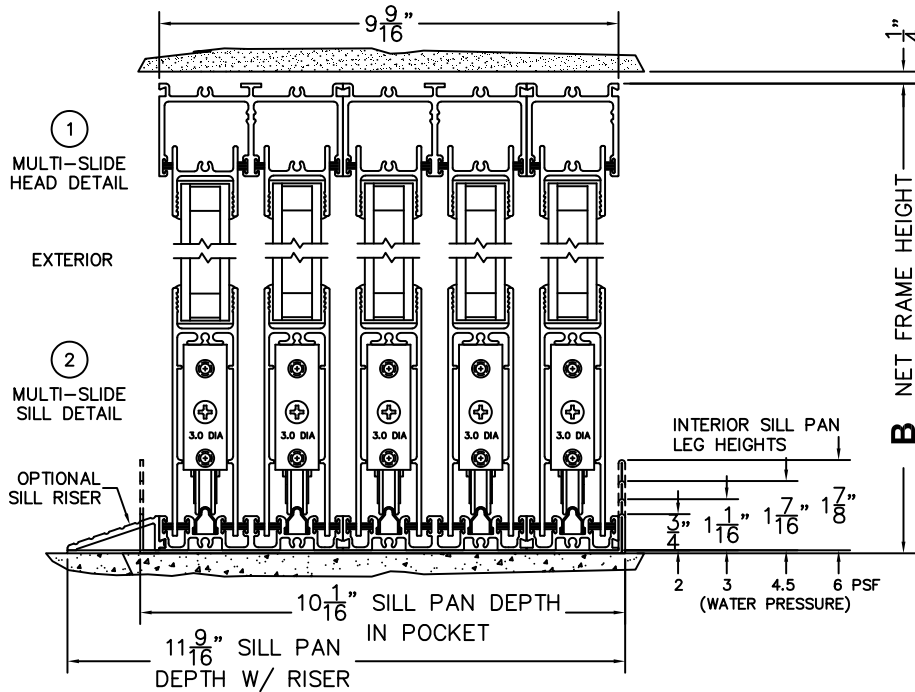

CALCULATED VALUES (FLEETWOOD SUPPLIED)

C(POCKET WIDTH)

D(NET FRAME WIDTH)

NOTES:

(USE RULER TO SCALE DIMENSIONS IN INCHES)

SCALE: 1/4

PXXXXXIP DOOR SHOWN

(USE RULER TO SCALE DIMENSIONS IN INCHES)

SCALE: 1/4

*CAUTION: WHEN CONSTRUCTING POCKET NOTE THAT DAYLIGHT WIDTH DOES NOT INCLUDE 1" SET BACK FOR POST INTERLOCKER.