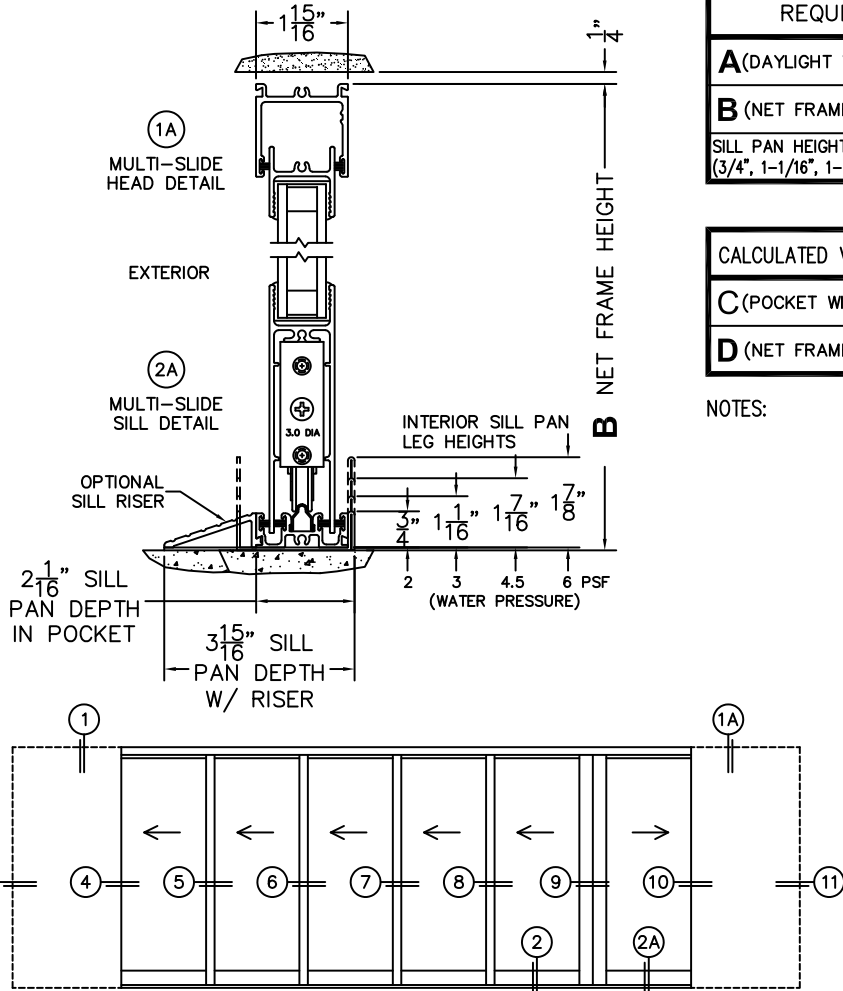

CALCULATED VALUES (FLEETWOOD SUPPLIED)

C(POCKET WIDTH)

D(NET FRAME WIDTH)

NOTES:

(USE RULER TO SCALE DIMENSIONS IN INCHES)

SCALE: 1/4

PXXXXXIP DOOR SHOWN

(USE RULER TO SCALE DIMENSIONS IN INCHES)

SCALE: 1/4

*CAUTION: WHEN CONSTRUCTING POCKET NOTE THAT DAYLIGHT WIDTH DOES NOT INCLUDE 1" SET BACK FOR POST INTERLOCKER.