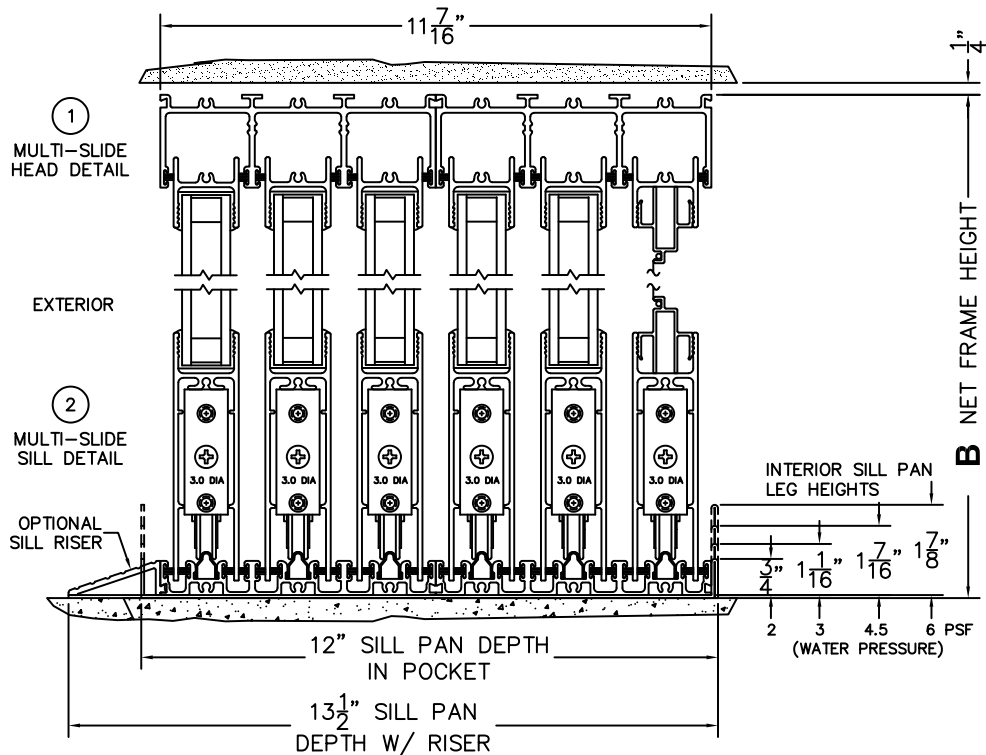

CALCULATED VALUES (FLEETWOOD SUPPLIED)

C(POCKET WIDTH)

D(NET FRAME WIDTH)

NOTES:

(USE RULER TO SCALE DIMENSIONS IN INCHES)

SCALE: 1/4

PXXXX DOOR SHOWN

(USE RULER TO SCALE DIMENSIONS IN INCHES)

SCALE: 1/4

*CAUTION: WHEN CONSTRUCTING POCKET NOTE THAT DAYLIGHT WIDTH DOES NOT INCLUDE 1" SET BACK FOR POST INTERLOCKER.