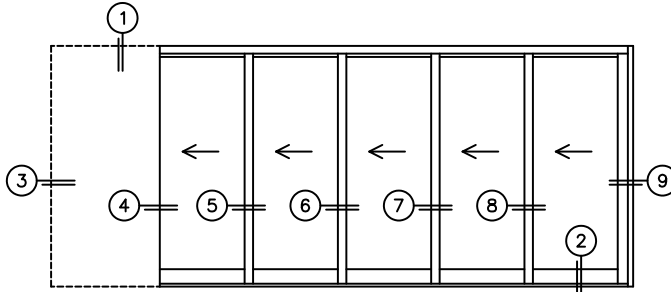

CALCULATED VALUES (FLEETWOOD SUPPLIED)

C(POCKET WIDTH)

D(NET FRAME WIDTH)

NOTES:

(USE RULER TO SCALE DIMENSIONS IN INCHES)

SCALE: 1/4

PXXXX DOOR SHOWN

(USE RULER TO SCALE DIMENSIONS IN INCHES)

SCALE: 1/4

*CAUTION: WHEN CONSTRUCTING POCKET NOTE THAT DAYLIGHT WIDTH DOES NOT INCLUDE 1" SET BACK FOR POST INTERLOCKER.