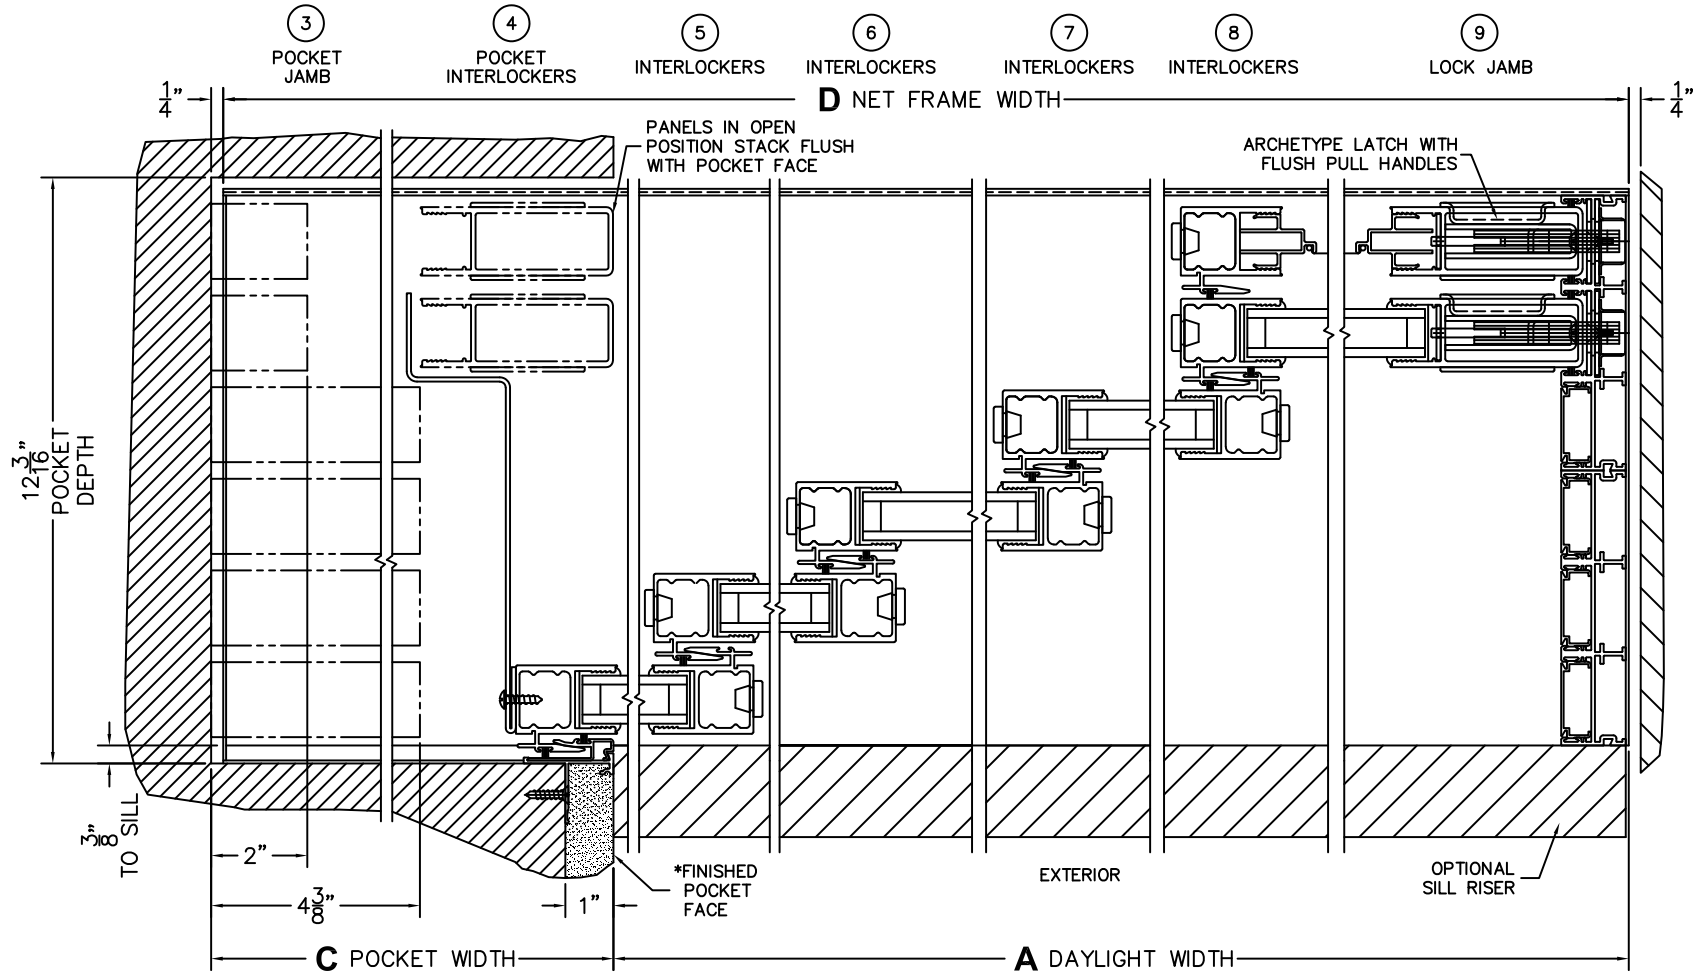

CALCULATED VALUES (FLEETWOOD SUPPLIED)

C(POCKET WIDTH)

D(NET FRAME WIDTH)

NOTES:

(USE RULER TO SCALE DIMENSIONS IN INCHES)

SCALE: 1/4

PXXXX DOOR SHOWN

(USE RULER TO SCALE DIMENSIONS IN INCHES)

SCALE: 1/4

*CAUTION: WHEN CONSTRUCTING POCKET NOTE THAT DAYLIGHT WIDTH DOES NOT INCLUDE 1" SET BACK FOR POST INTERLOCKER.