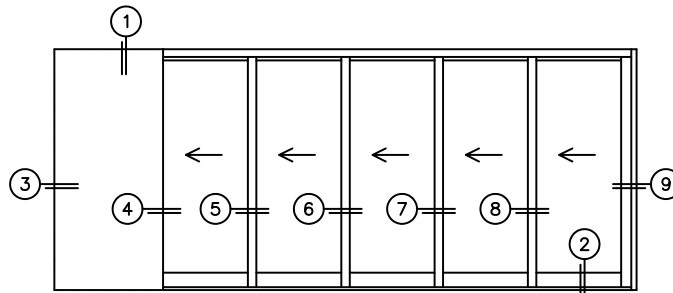

CALCULATED VALUES (FLEETWOOD SUPPLIED)

C(POCKET WIDTH)

D(NET FRAME WIDTH)

NOTES:

(USE RULER TO SCALE DIMENSIONS IN INCHES)

SCALE: 1/4

PXXXXX DOOR SHOWN

FLEETWOOD
WINDOWS & DOORS
FleetwoodUSA.com

NORWOOD 3070EX M/S
PXXXXX STANDARD CONFIGURATION
NO SCREENS

ORDER NO.:

ITEM NO.:

(USE RULER TO SCALE DIMENSIONS IN INCHES)

SCALE: 1/4

*CAUTION: WHEN CONSTRUCTING POCKET NOTE THAT DAYLIGHT WIDTH DOES NOT INCLUDE 1" SET BACK FOR POST INTERLOCKER.