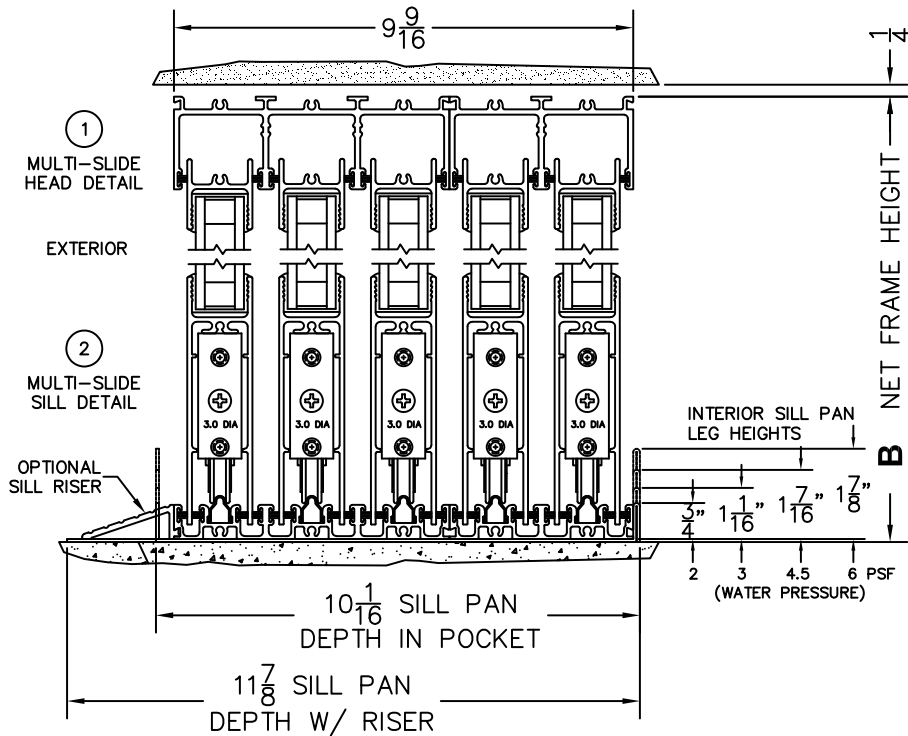

CALCULATED VALUES (FLEETWOOD SUPPLIED)

C(POCKET WIDTH)

D(NET FRAME WIDTH)

NOTES:

(USE RULER TO SCALE DIMENSIONS IN INCHES)

SCALE: 1/4

PXXXXX DOOR SHOWN

FLEETWOOD
WINDOWS & DOORS
FleetwoodUSA.com

NORWOOD 3070EX M/S
PXXXXX STANDARD CONFIGURATION
NO SCREENS

ORDER NO.:

ITEM NO.:

(USE RULER TO SCALE DIMENSIONS IN INCHES)

SCALE: 1/4

*CAUTION: WHEN CONSTRUCTING POCKET NOTE THAT DAYLIGHT WIDTH DOES NOT INCLUDE 1" SET BACK FOR POST INTERLOCKER.