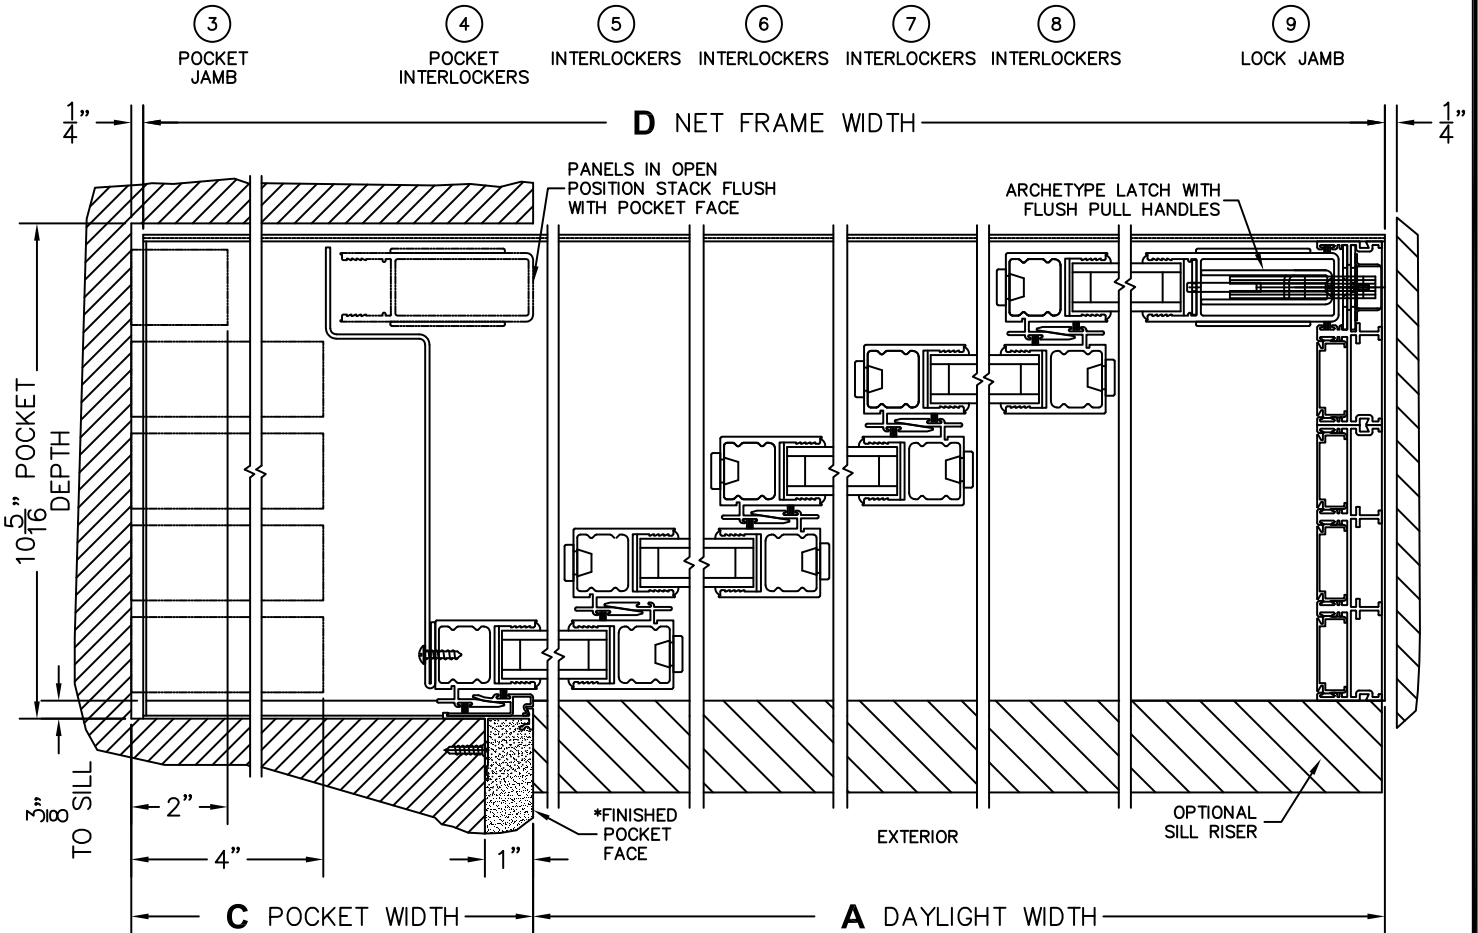

CALCULATED VALUES (FLEETWOOD SUPPLIED)

C(POCKET WIDTH)

D(NET FRAME WIDTH)

NOTES:

(USE RULER TO SCALE DIMENSIONS IN INCHES)

SCALE: 1/4

PXXXXX DOOR SHOWN

FLEETWOOD
WINDOWS & DOORS
FleetwoodUSA.com

NORWOOD 3070EX M/S
PXXXXX STANDARD CONFIGURATION
NO SCREENS

ORDER NO.:

ITEM NO.:

(USE RULER TO SCALE DIMENSIONS IN INCHES)

SCALE: 1/4

*CAUTION: WHEN CONSTRUCTING POCKET NOTE THAT DAYLIGHT WIDTH DOES NOT INCLUDE 1" SET BACK FOR POST INTERLOCKER.