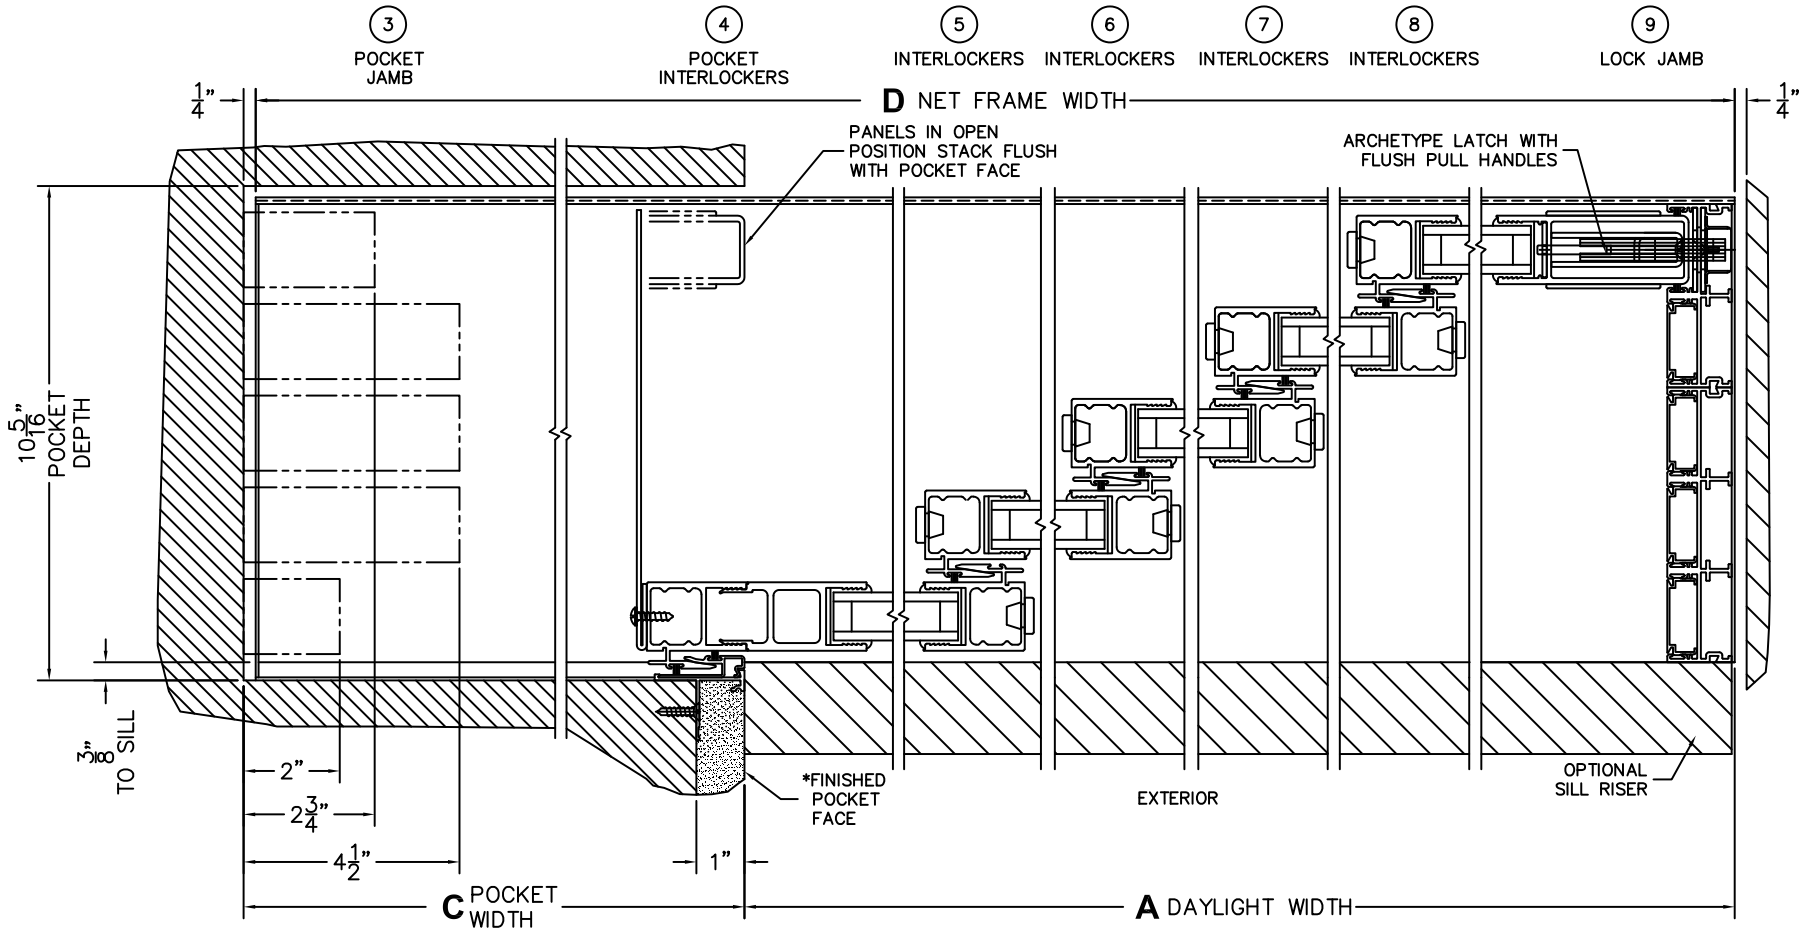

CALCULATED VALUES (FLEETWOOD SUPPLIED)

C (POCKET WIDTH)	
D (NET FRAME WIDTH)	

NOTES:

(USE RULER TO SCALE DIMENSIONS IN INCHES)

SCALE: 1/4

PXXXXX DOOR SHOWN

FLEETWOOD
WINDOWS & DOORS
FleetwoodUSA.com

NORWOOD 3070EX M/S

PXXXXX CUSTOM CONFIGURATION
NO SCREENS

ORDER NO.:

ITEM NO.:

(USE RULER TO SCALE DIMENSIONS IN INCHES)

SCALE: 1/4

*CAUTION: WHEN CONSTRUCTING POCKET NOTE THAT DAYLIGHT WIDTH DOES NOT INCLUDE 1\" SET BACK FOR POST INTERLOCKER.