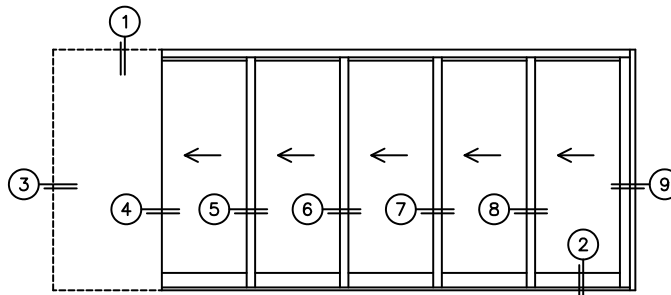

CALCULATED VALUES (FLEETWOOD SUPPLIED)

C (POCKET WIDTH)	
D (NET FRAME WIDTH)	

NOTES:

(USE RULER TO SCALE DIMENSIONS IN INCHES)

SCALE: 1/4

PXXXXX DOOR SHOWN

FLEETWOOD
WINDOWS & DOORS
FleetwoodUSA.com

NORWOOD 3070EX M/S

PXXXXX CUSTOM CONFIGURATION
NO SCREENS

ORDER NO.:

ITEM NO.:

(USE RULER TO SCALE DIMENSIONS IN INCHES)

SCALE: 1/4

*CAUTION: WHEN CONSTRUCTING POCKET NOTE THAT DAYLIGHT WIDTH DOES NOT INCLUDE 1\" SET BACK FOR POST INTERLOCKER.