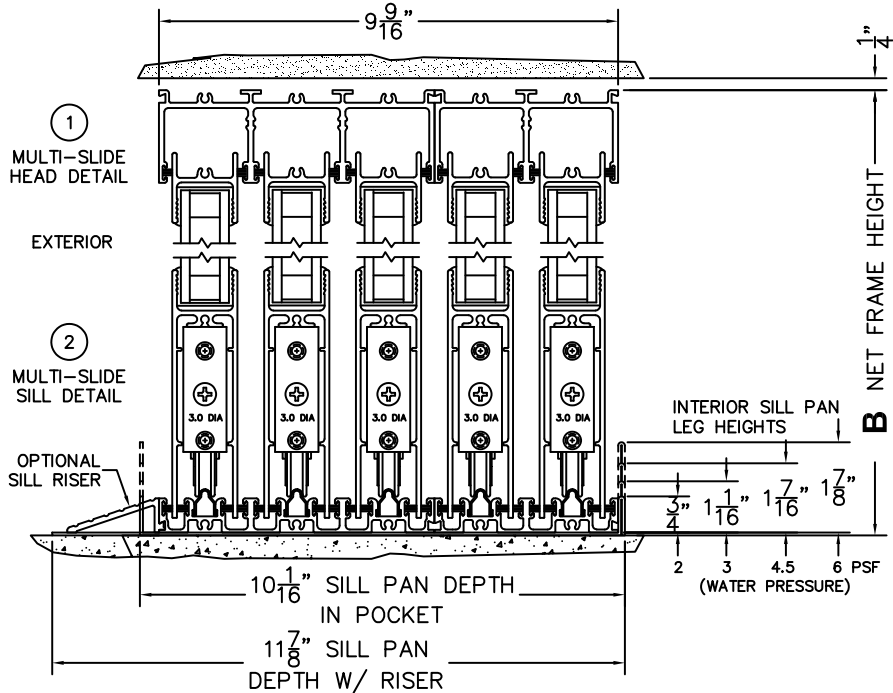

CALCULATED VALUES (FLEETWOOD SUPPLIED)

C (POCKET WIDTH)	
D (NET FRAME WIDTH)	

NOTES:

(USE RULER TO SCALE DIMENSIONS IN INCHES)

SCALE: 1/4

PXXXXX DOOR SHOWN

FLEETWOOD
WINDOWS & DOORS
FleetwoodUSA.com

NORWOOD 3070EX M/S

PXXXXX CUSTOM CONFIGURATION
NO SCREENS

ORDER NO.:

ITEM NO.:

(USE RULER TO SCALE DIMENSIONS IN INCHES)

SCALE: 1/4

*CAUTION: WHEN CONSTRUCTING POCKET NOTE THAT DAYLIGHT WIDTH DOES NOT INCLUDE 1\" SET BACK FOR POST INTERLOCKER.