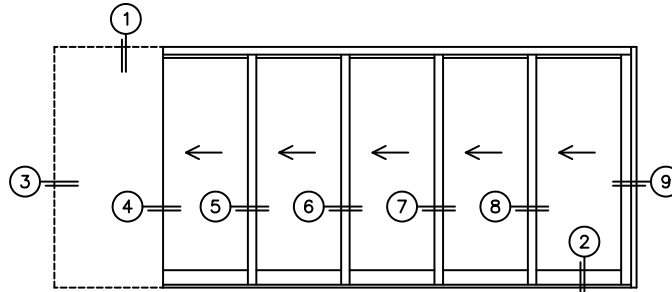

CALCULATED VALUES (FLEETWOOD SUPPLIED)

C(POCKET WIDTH)

D(NET FRAME WIDTH)

NOTES:

(USE RULER TO SCALE DIMENSIONS IN INCHES)

SCALE: 1/4

PXXXXX DOOR SHOWN

FLEETWOOD
WINDOWS & DOORS
FleetwoodUSA.com

NORWOOD 3070EX M/S
PXXXXX CUSTOM CONFIGURATION
NO SCREENS

ORDER NO.:

ITEM NO.:

(USE RULER TO SCALE DIMENSIONS IN INCHES)

SCALE: 1/8

*CAUTION: WHEN CONSTRUCTING POCKET NOTE THAT DAYLIGHT WIDTH DOES NOT INCLUDE 1" SET BACK FOR POST INTERLOCKER.