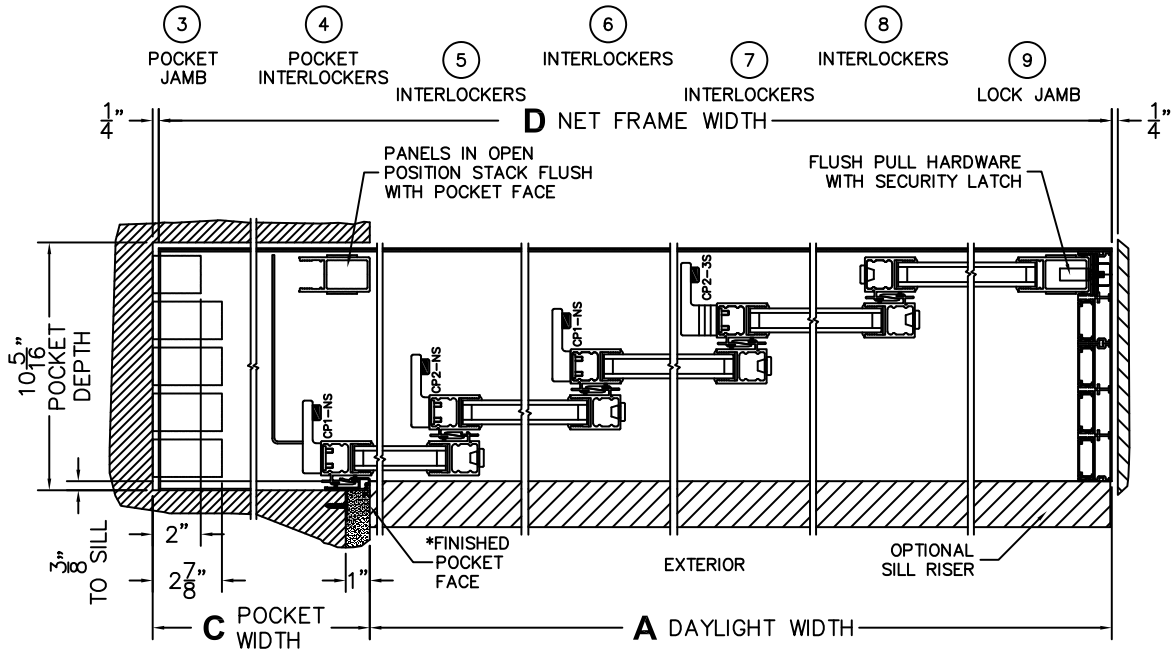

CALCULATED VALUES (FLEETWOOD SUPPLIED)

C(POCKET WIDTH)

D(NET FRAME WIDTH)

NOTES:

(USE RULER TO SCALE DIMENSIONS IN INCHES)

SCALE: 1/4

PXXXXX DOOR SHOWN

FLEETWOOD
WINDOWS & DOORS
FleetwoodUSA.com

NORWOOD 3070EX M/S
PXXXXX CUSTOM CONFIGURATION
NO SCREENS

ORDER NO.:

ITEM NO.:

(USE RULER TO SCALE DIMENSIONS IN INCHES)

SCALE: 1/8

*CAUTION: WHEN CONSTRUCTING POCKET NOTE THAT DAYLIGHT WIDTH DOES NOT INCLUDE 1" SET BACK FOR POST INTERLOCKER.