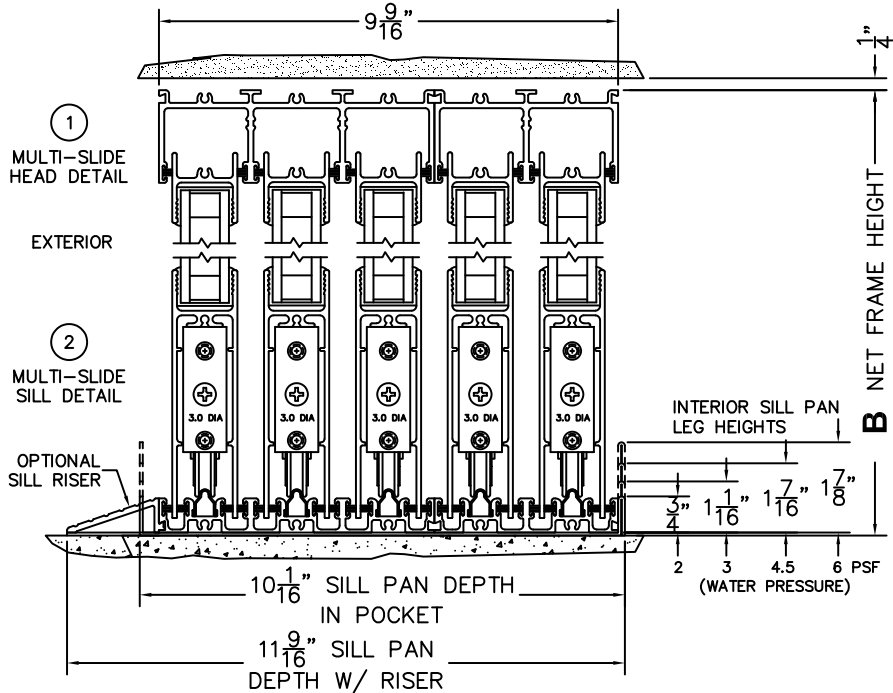

CALCULATED VALUES (FLEETWOOD SUPPLIED)

C(POCKET WIDTH)

D(NET FRAME WIDTH)

NOTES:

(USE RULER TO SCALE DIMENSIONS IN INCHES)

SCALE: 1/4

PXXXXX DOOR SHOWN

FLEETWOOD
WINDOWS & DOORS
FleetwoodUSA.com

NORWOOD 3070EX M/S
PXXXXX CUSTOM CONFIGURATION
NO SCREENS

ORDER NO.:

ITEM NO.:

(USE RULER TO SCALE DIMENSIONS IN INCHES)

SCALE: 1/8

*CAUTION: WHEN CONSTRUCTING POCKET NOTE THAT DAYLIGHT WIDTH DOES NOT INCLUDE 1" SET BACK FOR POST INTERLOCKER.