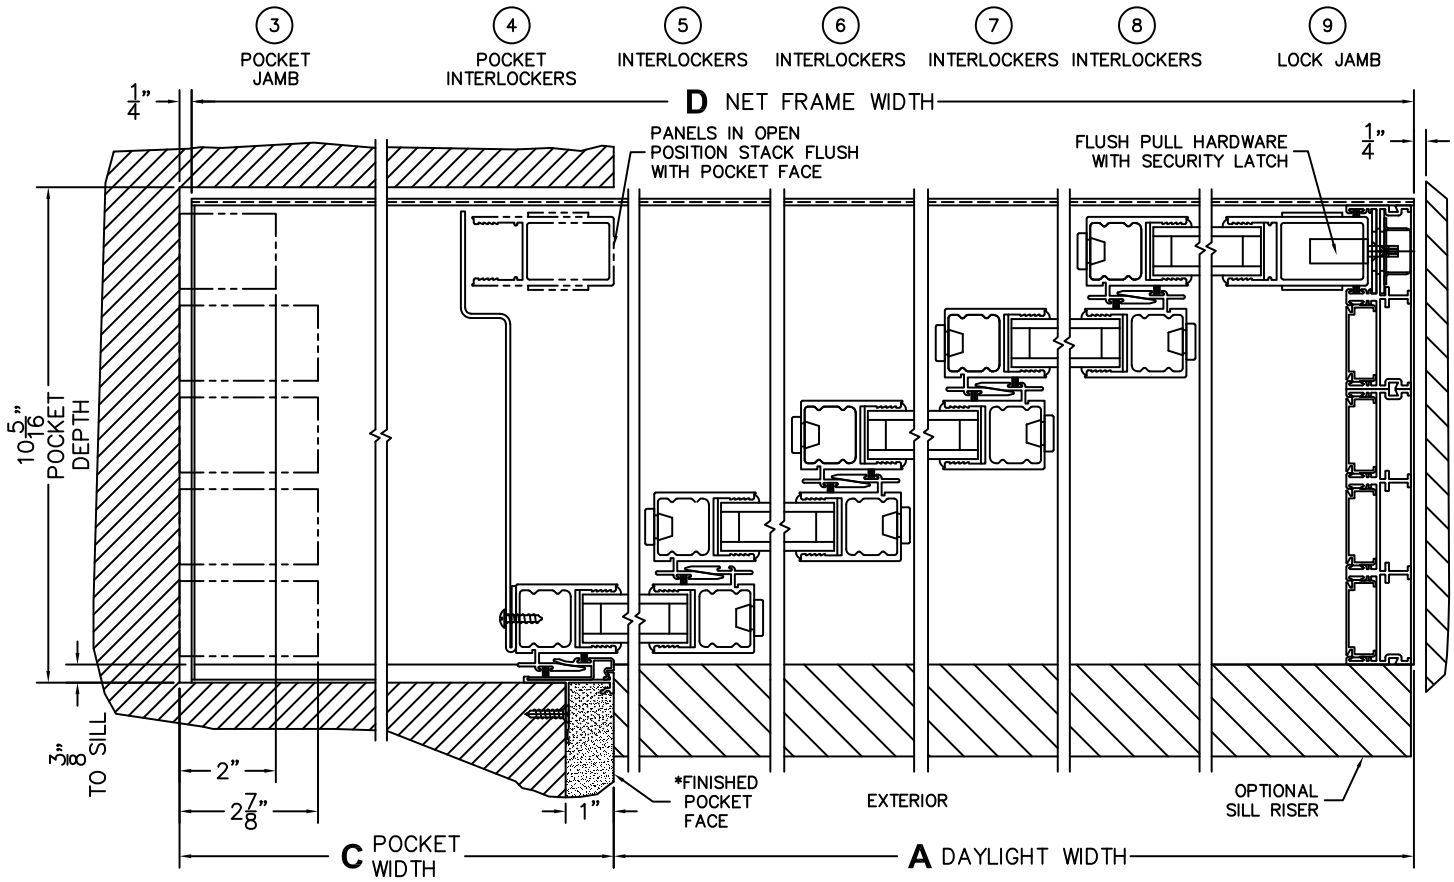

CALCULATED VALUES (FLEETWOOD SUPPLIED)

C(POCKET WIDTH)

D(NET FRAME WIDTH)

NOTES:

(USE RULER TO SCALE DIMENSIONS IN INCHES)

SCALE: 1/4

PXXXXX DOOR SHOWN

FLEETWOOD
WINDOWS & DOORS
FleetwoodUSA.com

NORWOOD 3070EX M/S
PXXXXX CUSTOM CONFIGURATION
NO SCREENS

ORDER NO.:

ITEM NO.:

(USE RULER TO SCALE DIMENSIONS IN INCHES)

SCALE: 1/4

*CAUTION: WHEN CONSTRUCTING POCKET NOTE THAT DAYLIGHT WIDTH DOES NOT INCLUDE 1" SET BACK FOR POST INTERLOCKER.