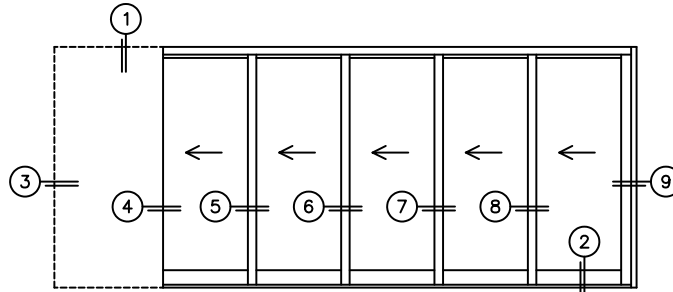

CALCULATED VALUES (FLEETWOOD SUPPLIED)

C(POCKET WIDTH)

D(NET FRAME WIDTH)

NOTES:

(USE RULER TO SCALE DIMENSIONS IN INCHES)

SCALE: 1/4

PXXXXX DOOR SHOWN

FLEETWOOD
WINDOWS & DOORS
FleetwoodUSA.com

NORWOOD 3070EX M/S
PXXXXX CUSTOM CONFIGURATION
NO SCREENS

ORDER NO.:

ITEM NO.:

(USE RULER TO SCALE DIMENSIONS IN INCHES)

SCALE: 1/4

*CAUTION: WHEN CONSTRUCTING POCKET NOTE THAT DAYLIGHT WIDTH DOES NOT INCLUDE 1" SET BACK FOR POST INTERLOCKER.