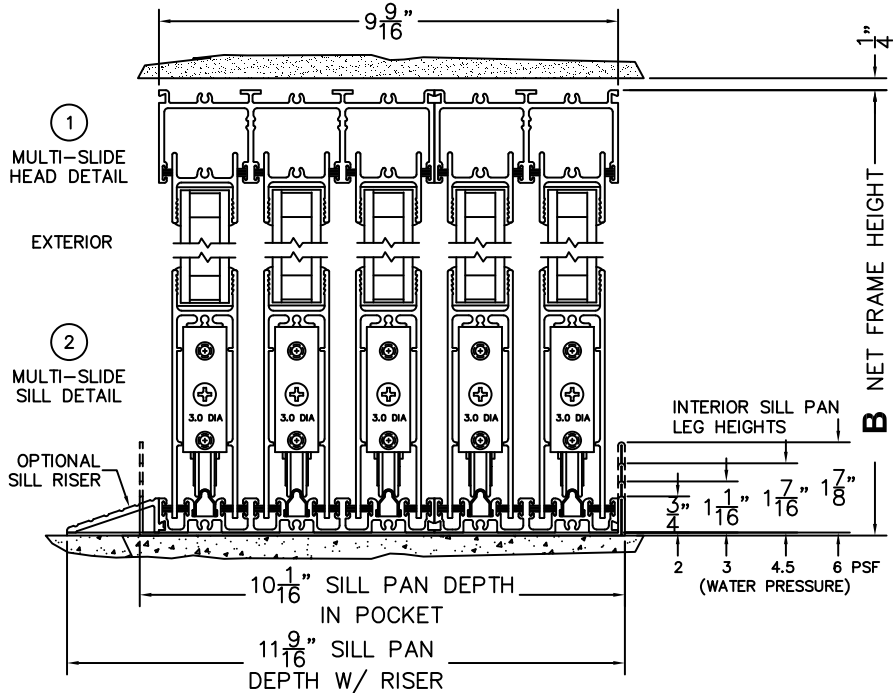

CALCULATED VALUES (FLEETWOOD SUPPLIED)

C(POCKET WIDTH)

D(NET FRAME WIDTH)

NOTES:

(USE RULER TO SCALE DIMENSIONS IN INCHES)

SCALE: 1/4

PXXXXX DOOR SHOWN

FLEETWOOD
WINDOWS & DOORS
FleetwoodUSA.com

NORWOOD 3070EX M/S
PXXXXX CUSTOM CONFIGURATION
NO SCREENS

ORDER NO.:

ITEM NO.:

(USE RULER TO SCALE DIMENSIONS IN INCHES)

SCALE: 1/4

*CAUTION: WHEN CONSTRUCTING POCKET NOTE THAT DAYLIGHT WIDTH DOES NOT INCLUDE 1" SET BACK FOR POST INTERLOCKER.