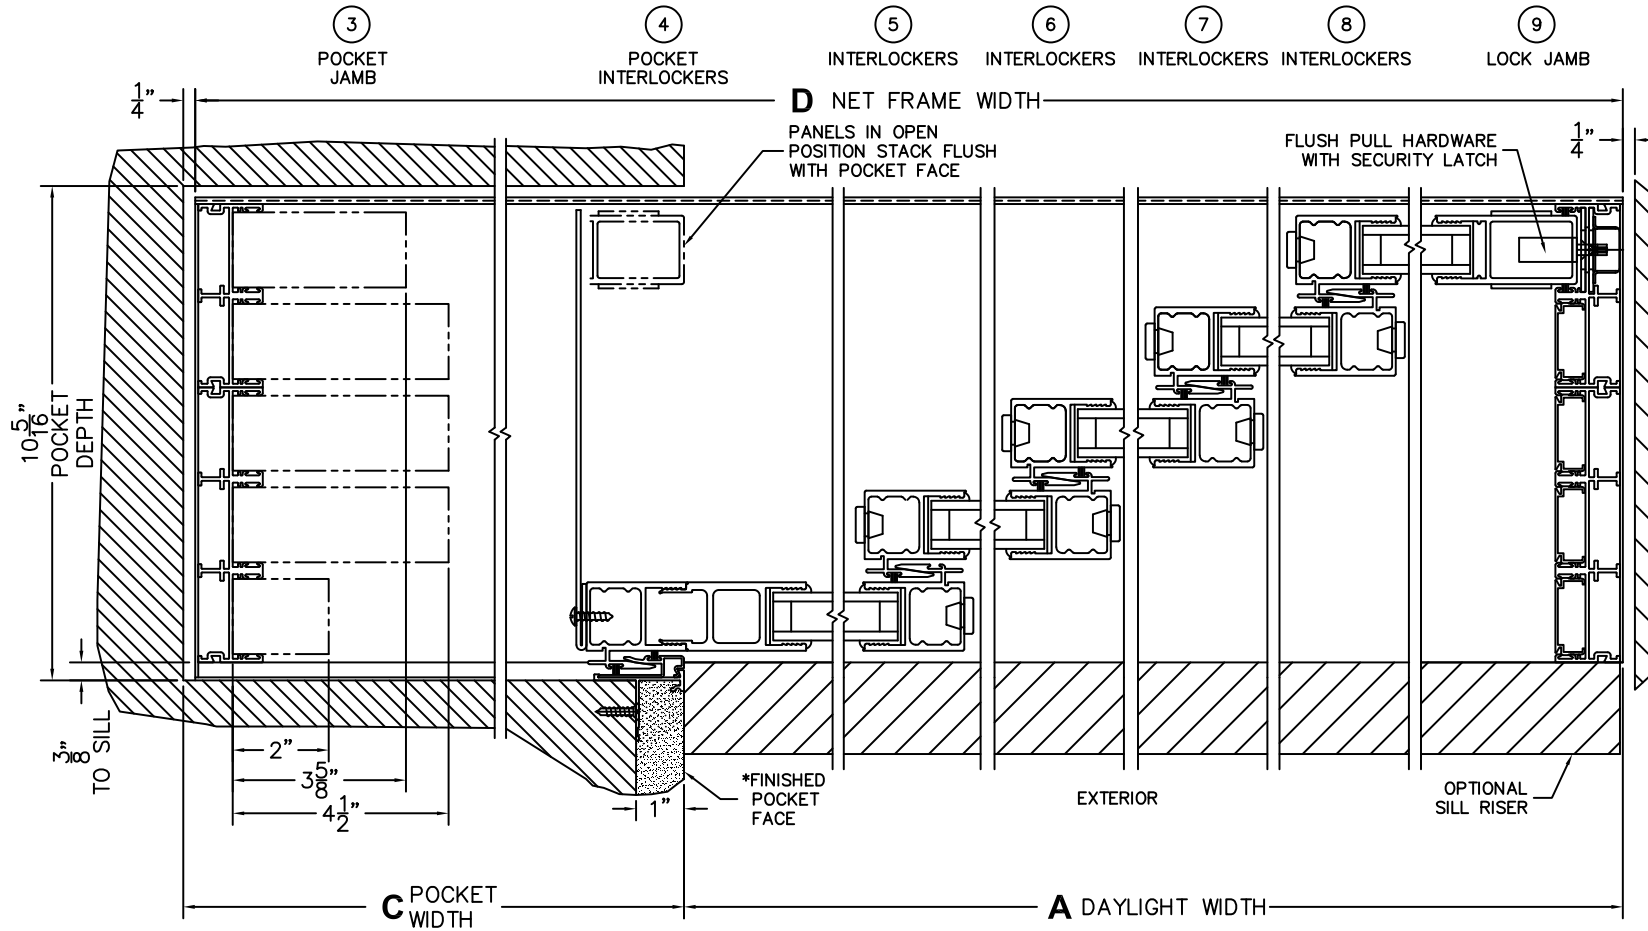

CALCULATED VALUES (FLEETWOOD SUPPLIED)

C(POCKET WIDTH)

D(NET FRAME WIDTH)

NOTES:

(USE RULER TO SCALE DIMENSIONS IN INCHES)

SCALE: 1/4

PXXXXX DOOR SHOWN

(USE RULER TO SCALE DIMENSIONS IN INCHES)

SCALE: FULL

*CAUTION: WHEN CONSTRUCTING POCKET NOTE THAT DAYLIGHT WIDTH DOES NOT INCLUDE 1" SET BACK FOR POST INTERLOCKER.