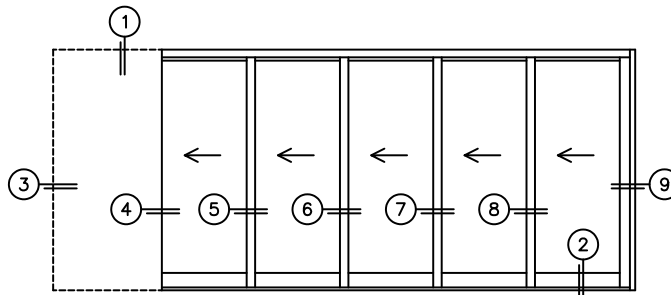

CALCULATED VALUES (FLEETWOOD SUPPLIED)

C(POCKET WIDTH)

D(NET FRAME WIDTH)

NOTES:

(USE RULER TO SCALE DIMENSIONS IN INCHES)

SCALE: 1/4

PXXXXX DOOR SHOWN

(USE RULER TO SCALE DIMENSIONS IN INCHES)

SCALE: FULL

*CAUTION: WHEN CONSTRUCTING POCKET NOTE THAT DAYLIGHT WIDTH DOES NOT INCLUDE 1" SET BACK FOR POST INTERLOCKER.