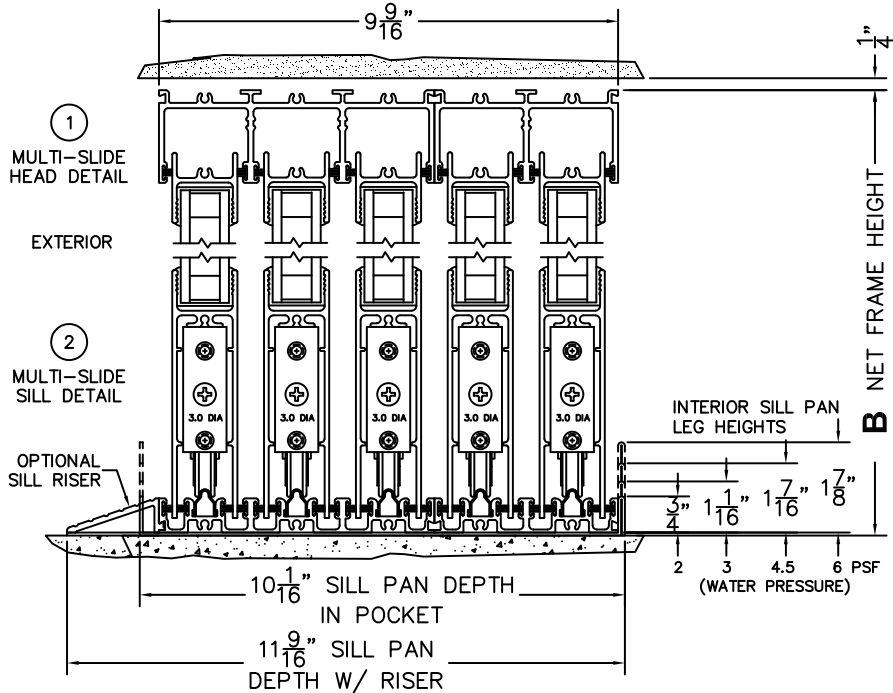

CALCULATED VALUES (FLEETWOOD SUPPLIED)

C(POCKET WIDTH)

D(NET FRAME WIDTH)

NOTES:

(USE RULER TO SCALE DIMENSIONS IN INCHES)

SCALE: 1/4

PXXXXX DOOR SHOWN

(USE RULER TO SCALE DIMENSIONS IN INCHES)

SCALE: FULL

*CAUTION: WHEN CONSTRUCTING POCKET NOTE THAT DAYLIGHT WIDTH DOES NOT INCLUDE 1" SET BACK FOR POST INTERLOCKER.