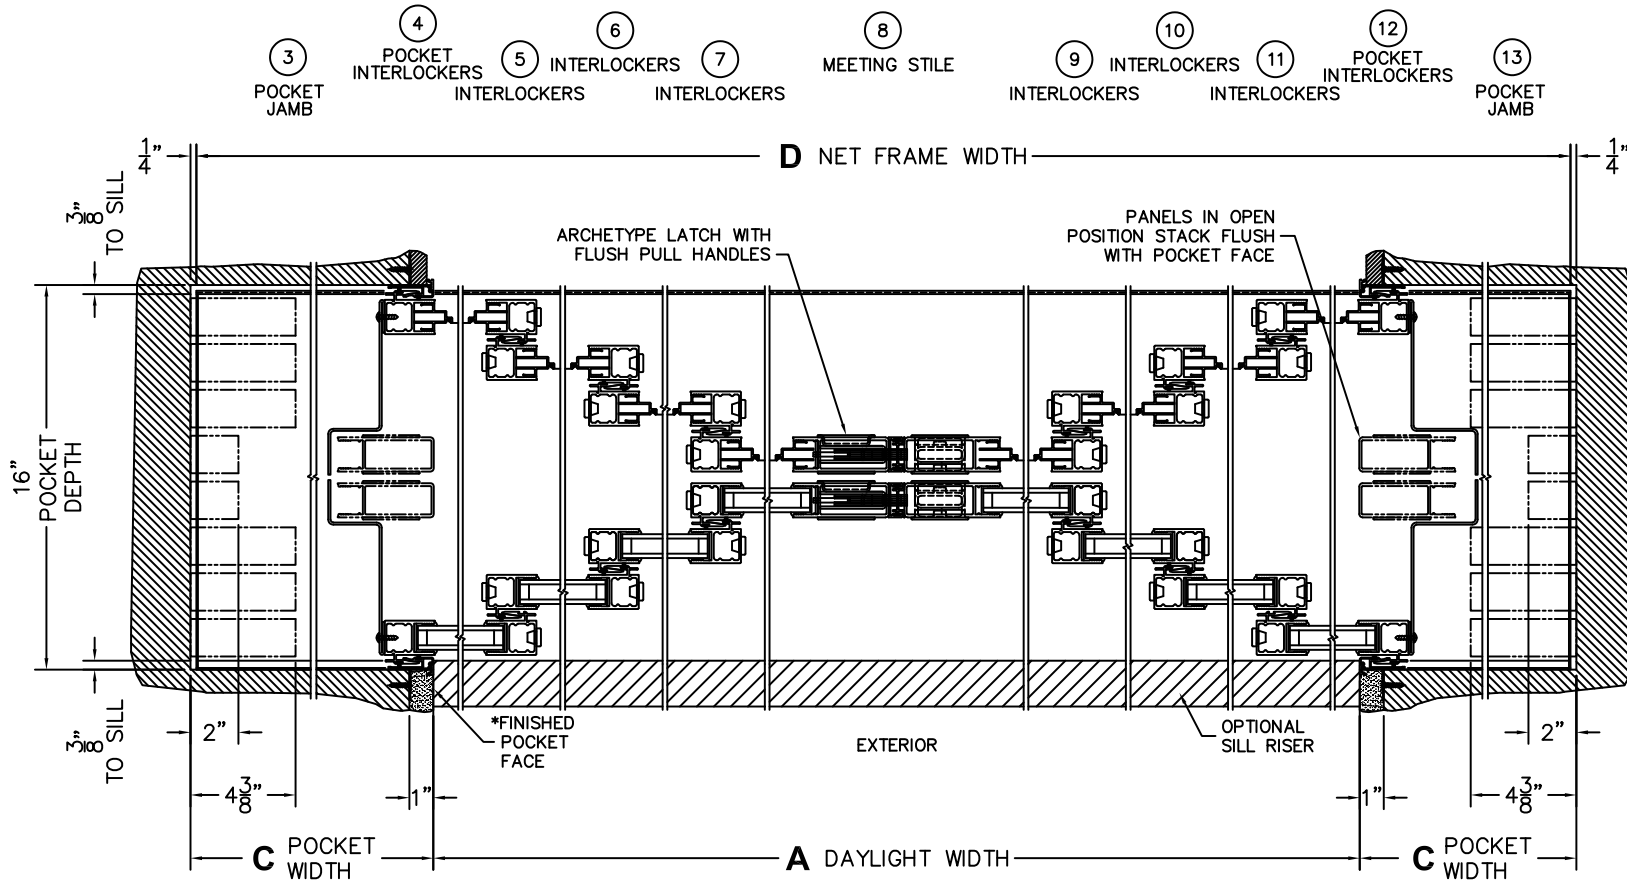

CALCULATED VALUES (FLEETWOOD SUPPLIED)

C(POCKET WIDTH)

D(NET FRAME WIDTH)

NOTES:

(USE RULER TO SCALE DIMENSIONS IN INCHES)

SCALE: 1/4

(USE RULER TO SCALE DIMENSIONS IN INCHES)

SCALE: 1/4

*CAUTION: WHEN CONSTRUCTING POCKET NOTE THAT DAYLIGHT WIDTH DOES NOT INCLUDE 1" SET BACK FOR POST INTERLOCKER.