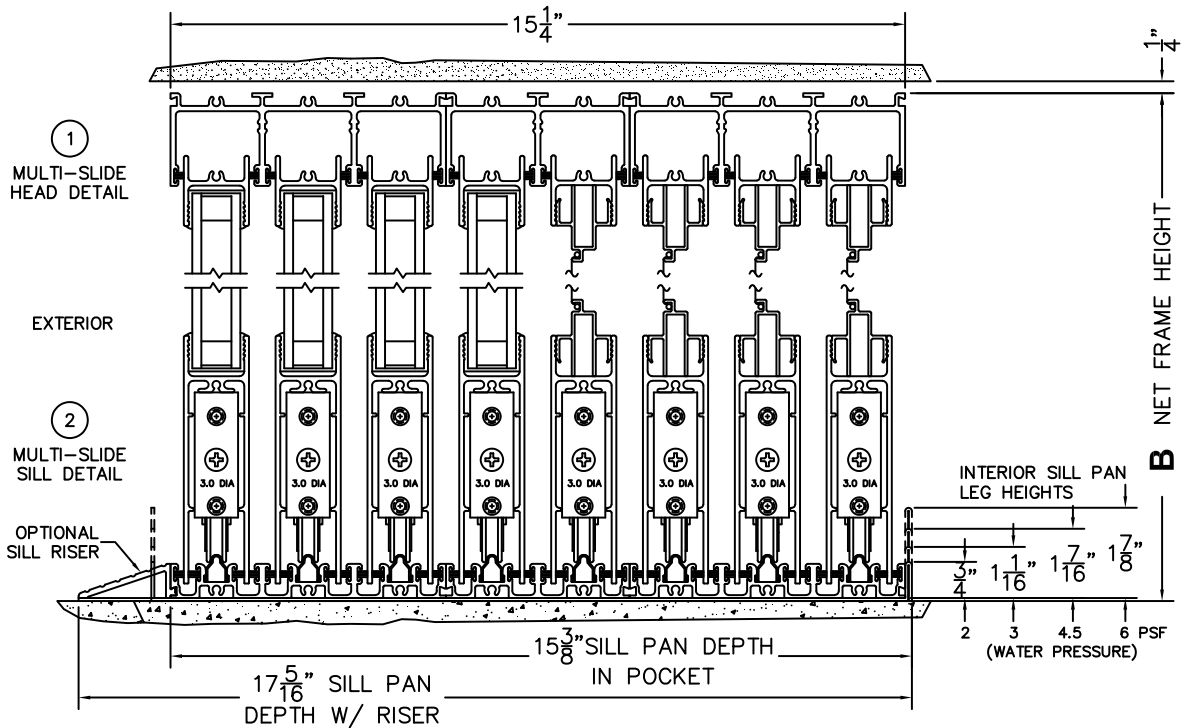

CALCULATED VALUES (FLEETWOOD SUPPLIED)

C(POCKET WIDTH)

D(NET FRAME WIDTH)

NOTES:

(USE RULER TO SCALE DIMENSIONS IN INCHES)

SCALE: 1/4

(USE RULER TO SCALE DIMENSIONS IN INCHES)

SCALE: 1/4

*CAUTION: WHEN CONSTRUCTING POCKET NOTE THAT DAYLIGHT WIDTH DOES NOT INCLUDE 1" SET BACK FOR POST INTERLOCKER.