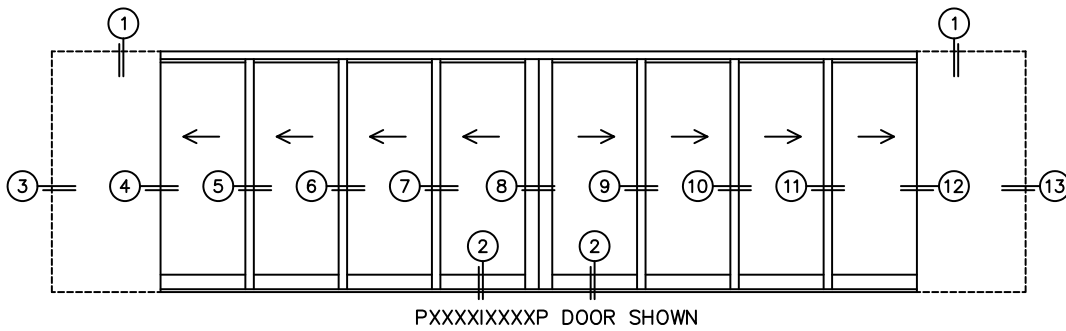

CALCULATED VALUES (FLEETWOOD SUPPLIED)

C(POCKET WIDTH)

D(NET FRAME WIDTH)

NOTES:

(USE RULER TO SCALE DIMENSIONS IN INCHES)

SCALE: 1/4

(USE RULER TO SCALE DIMENSIONS IN INCHES)

SCALE: 1/4

*CAUTION: WHEN CONSTRUCTING POCKET NOTE THAT DAYLIGHT WIDTH DOES NOT INCLUDE 1" SET BACK FOR POST INTERLOCKER.