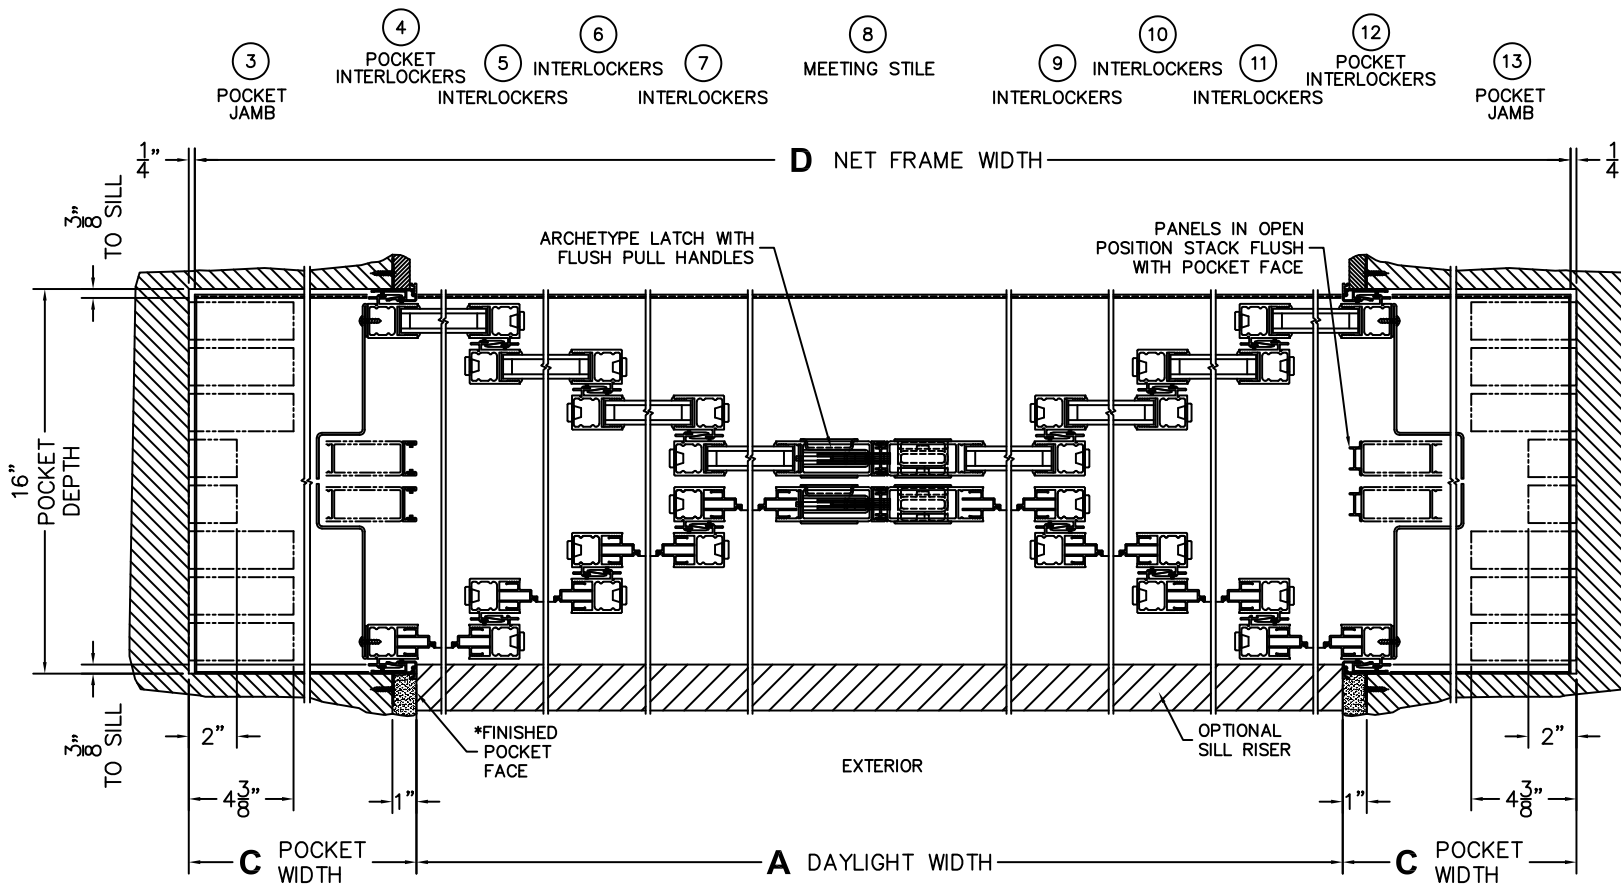

CALCULATED VALUES (FLEETWOOD SUPPLIED)

C(POCKET WIDTH)

D(NET FRAME WIDTH)

NOTES:

(USE RULER TO SCALE DIMENSIONS IN INCHES)

SCALE: 1/4

PXXXXIXXXXP DOOR SHOWN

(USE RULER TO SCALE DIMENSIONS IN INCHES)

SCALE: 1/4

*CAUTION: WHEN CONSTRUCTING POCKET NOTE THAT DAYLIGHT WIDTH DOES NOT INCLUDE 1" SET BACK FOR POST INTERLOCKER.