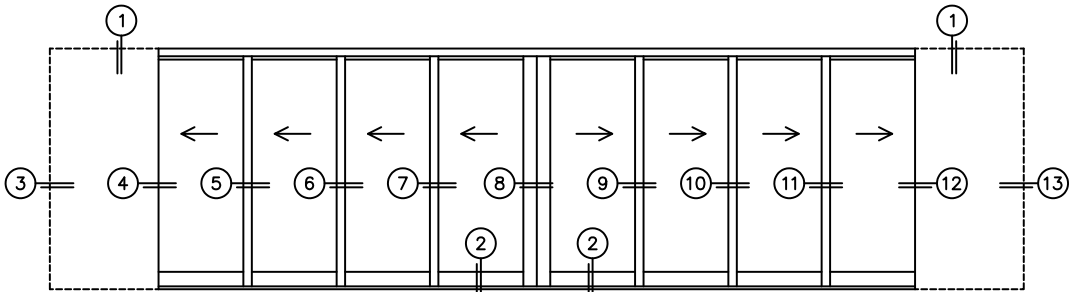

CALCULATED VALUES (FLEETWOOD SUPPLIED)

C(POCKET WIDTH)

D(NET FRAME WIDTH)

NOTES:

(USE RULER TO SCALE DIMENSIONS IN INCHES)

SCALE: 1/4

PXXXXIXXXXP DOOR SHOWN

(USE RULER TO SCALE DIMENSIONS IN INCHES)

SCALE: 1/4

*CAUTION: WHEN CONSTRUCTING POCKET NOTE THAT DAYLIGHT WIDTH DOES NOT INCLUDE 1" SET BACK FOR POST INTERLOCKER.