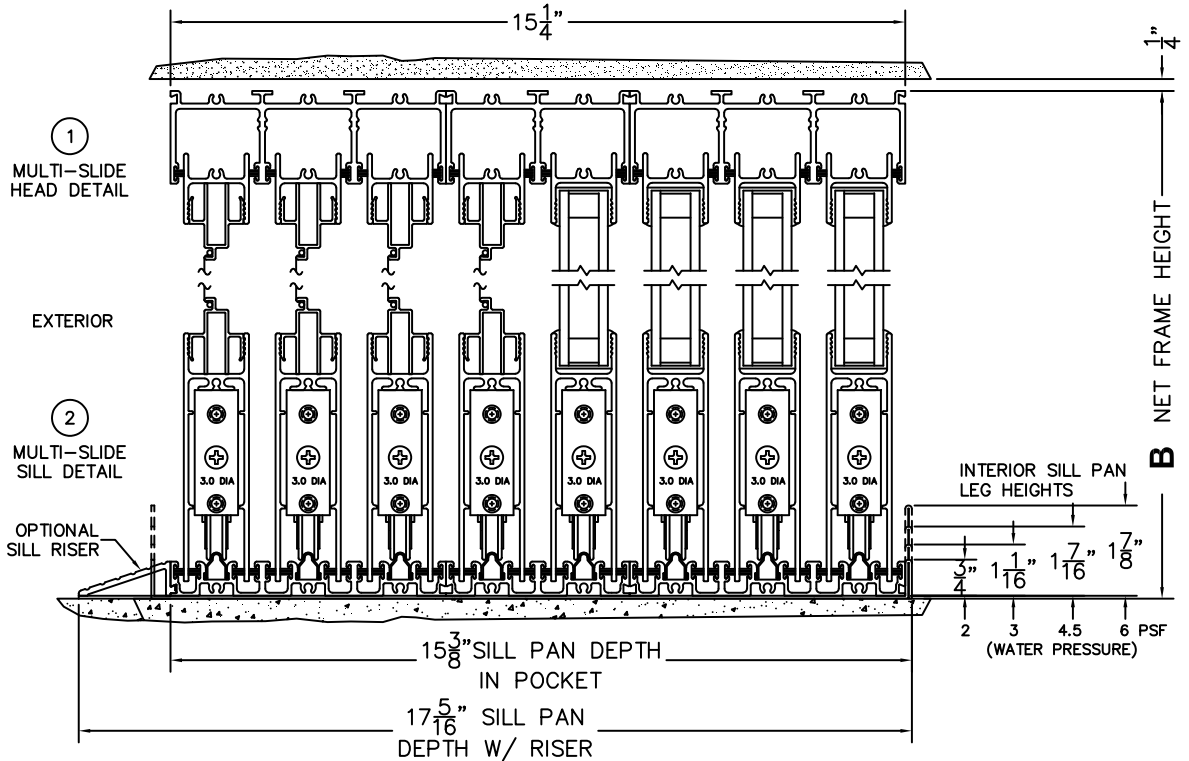

CALCULATED VALUES (FLEETWOOD SUPPLIED)

C(POCKET WIDTH)

D(NET FRAME WIDTH)

NOTES:

(USE RULER TO SCALE DIMENSIONS IN INCHES)

SCALE: 1/4

PXXXXIXXXXP DOOR SHOWN

(USE RULER TO SCALE DIMENSIONS IN INCHES)

SCALE: 1/4

*CAUTION: WHEN CONSTRUCTING POCKET NOTE THAT DAYLIGHT WIDTH DOES NOT INCLUDE 1" SET BACK FOR POST INTERLOCKER.