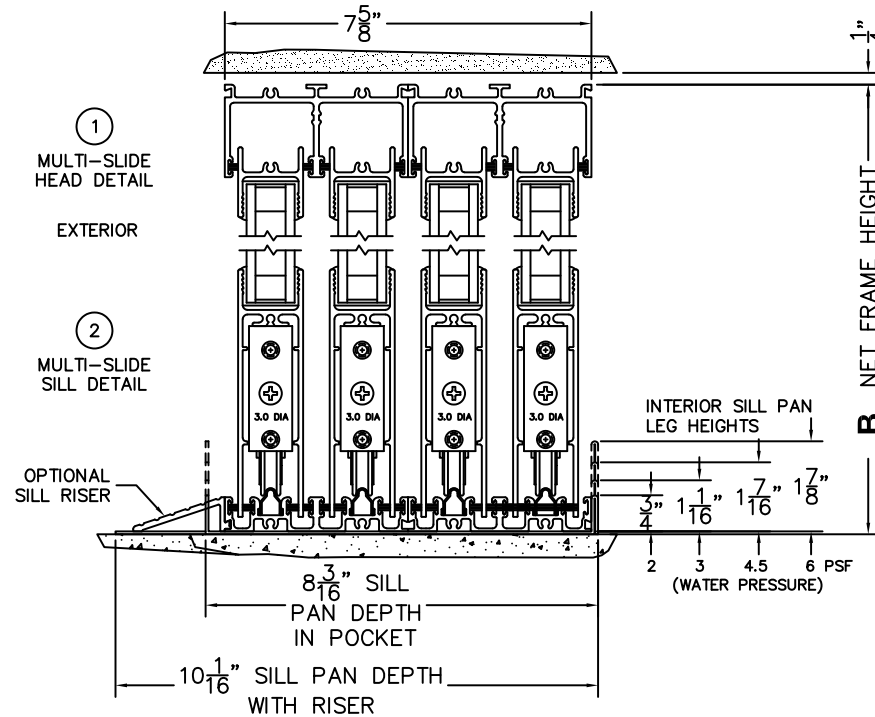

CALCULATED VALUES (FLEETWOOD SUPPLIED)

C (POCKET WIDTH)	
D (NET FRAME WIDTH)	

NOTES:

(USE RULER TO SCALE DIMENSIONS IN INCHES)

SCALE: 1/4

PXXXXIXXXXP DOOR SHOWN

(USE RULER TO SCALE DIMENSIONS IN INCHES)

SCALE: 1/8

*CAUTION: WHEN CONSTRUCTING POCKET NOTE THAT DAYLIGHT WIDTH DOES NOT INCLUDE 1" SET BACK FOR POST INTERLOCKER.