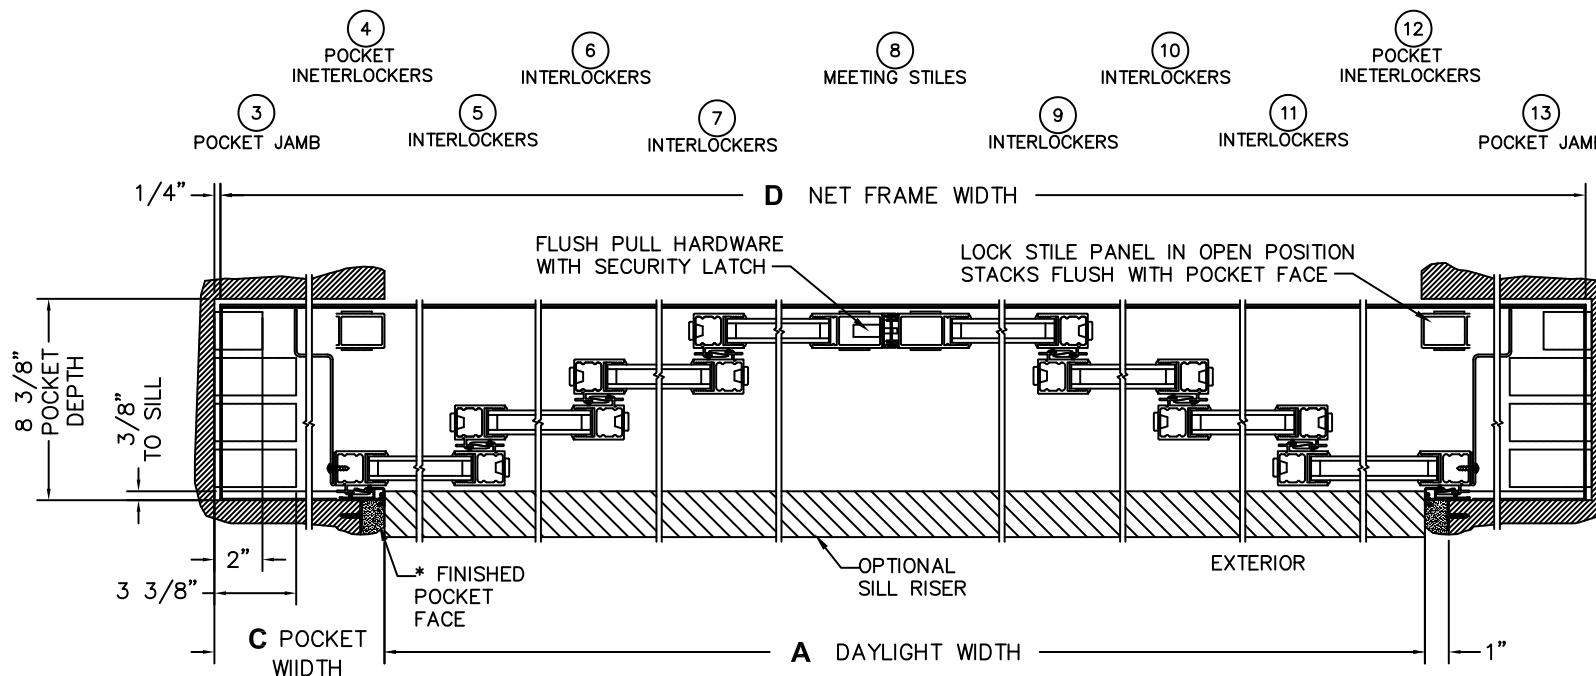

CALCULATED VALUES (FLEETWOOD SUPPLIED)

C (POCKET WIDTH)	
D (NET FRAME WIDTH)	

NOTES:

(USE RULER TO SCALE DIMENSIONS IN INCHES)

SCALE: 1/4

PXXXXIXXXXP DOOR SHOWN

(USE RULER TO SCALE DIMENSIONS IN INCHES)

SCALE: 1/8

*CAUTION: WHEN CONSTRUCTING POCKET NOTE THAT DAYLIGHT WIDTH DOES NOT INCLUDE 1" SET BACK FOR POST INTERLOCKER.