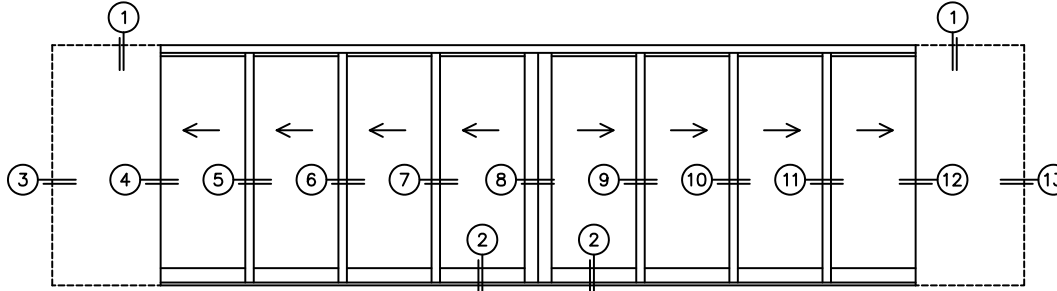

CALCULATED VALUES (FLEETWOOD SUPPLIED)

C (POCKET WIDTH)	
D (NET FRAME WIDTH)	

NOTES:

(USE RULER TO SCALE DIMENSIONS IN INCHES)

SCALE: 1/4

PXXXXIXXXXP DOOR SHOWN

(USE RULER TO SCALE DIMENSIONS IN INCHES)

SCALE: 1/8

*CAUTION: WHEN CONSTRUCTING POCKET NOTE THAT DAYLIGHT WIDTH DOES NOT INCLUDE 1" SET BACK FOR POST INTERLOCKER.