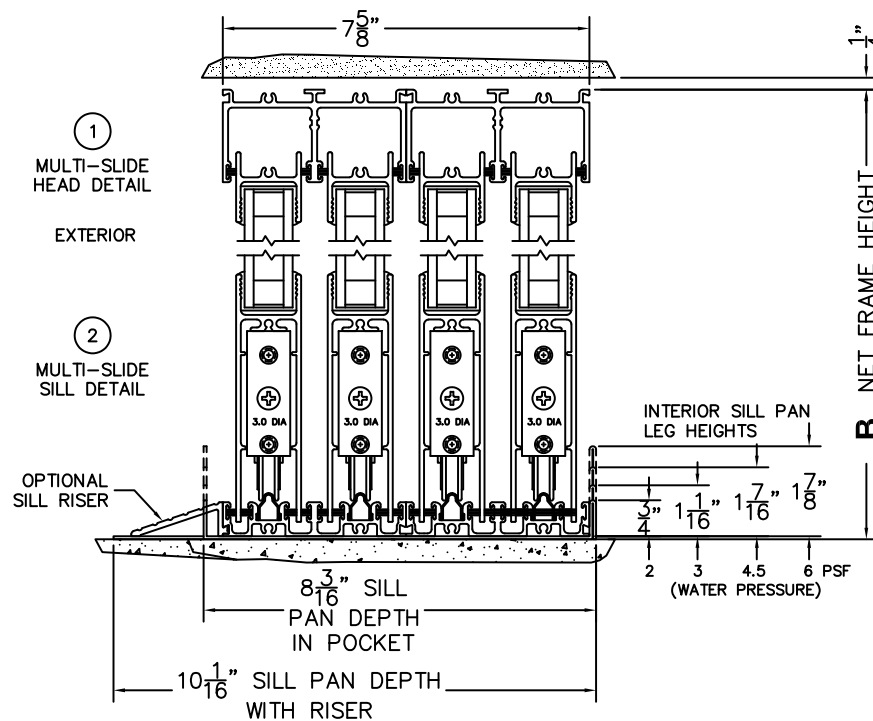

SILL PAN HEIGHT(INTERIOR LEG)
(3/4", 1-1/16", 1-7/16" OR 1-7/8")

CALCULATED VALUES (FLEETWOOD SUPPLIED)

C(POCKET WIDTH)

D(NET FRAME WIDTH)

NOTES:

(USE RULER TO SCALE DIMENSIONS IN INCHES)

SCALE: 1/4

PXXXXIXXXXP DOOR SHOWN

(USE RULER TO SCALE DIMENSIONS IN INCHES)

SCALE: 1/8

*CAUTION: WHEN CONSTRUCTING POCKET NOTE THAT DAYLIGHT WIDTH DOES NOT INCLUDE 1" SET BACK FOR POST INTERLOCKER.