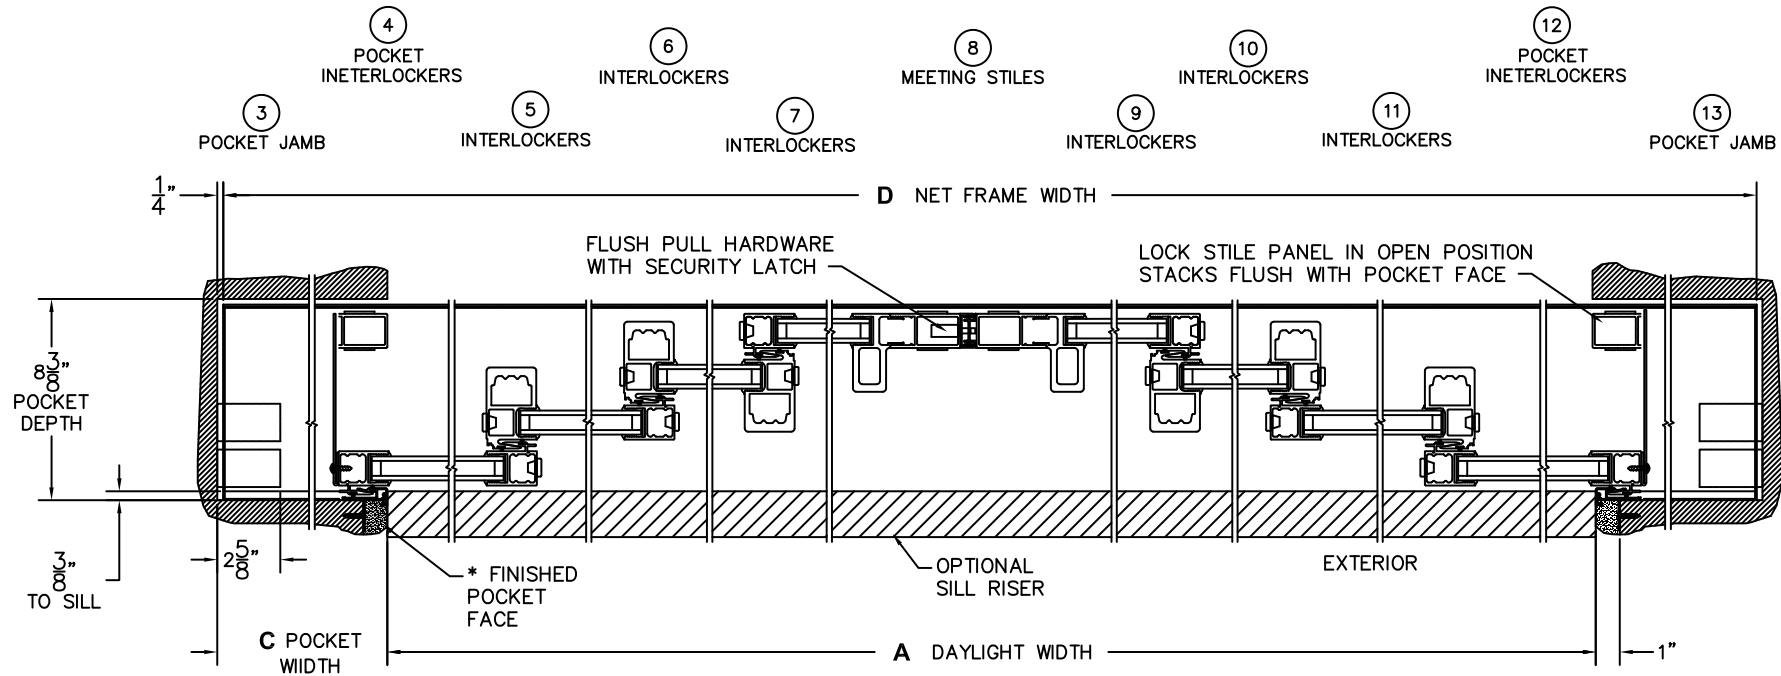

SILL PAN HEIGHT(INTERIOR LEG)
(3/4", 1-1/16", 1-7/16" OR 1-7/8")

CALCULATED VALUES (FLEETWOOD SUPPLIED)

C(POCKET WIDTH)

D(NET FRAME WIDTH)

NOTES:

(USE RULER TO SCALE DIMENSIONS IN INCHES)

SCALE: 1/4

PXXXXIXXXXP DOOR SHOWN

(USE RULER TO SCALE DIMENSIONS IN INCHES)

SCALE: 1/8

*CAUTION: WHEN CONSTRUCTING POCKET NOTE THAT DAYLIGHT WIDTH DOES NOT INCLUDE 1" SET BACK FOR POST INTERLOCKER.