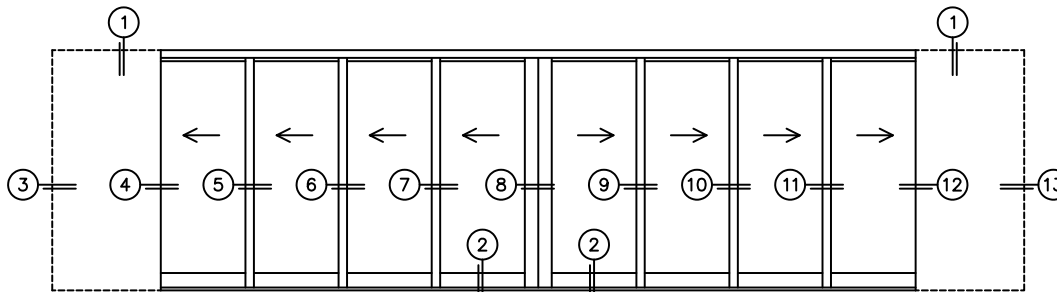

SILL PAN HEIGHT(INTERIOR LEG)
(3/4", 1-1/16", 1-7/16" OR 1-7/8")

CALCULATED VALUES (FLEETWOOD SUPPLIED)

C(POCKET WIDTH)

D(NET FRAME WIDTH)

NOTES:

(USE RULER TO SCALE DIMENSIONS IN INCHES)

SCALE: 1/4

PXXXXIXXXXP DOOR SHOWN

(USE RULER TO SCALE DIMENSIONS IN INCHES)

SCALE: 1/8

*CAUTION: WHEN CONSTRUCTING POCKET NOTE THAT DAYLIGHT WIDTH DOES NOT INCLUDE 1" SET BACK FOR POST INTERLOCKER.