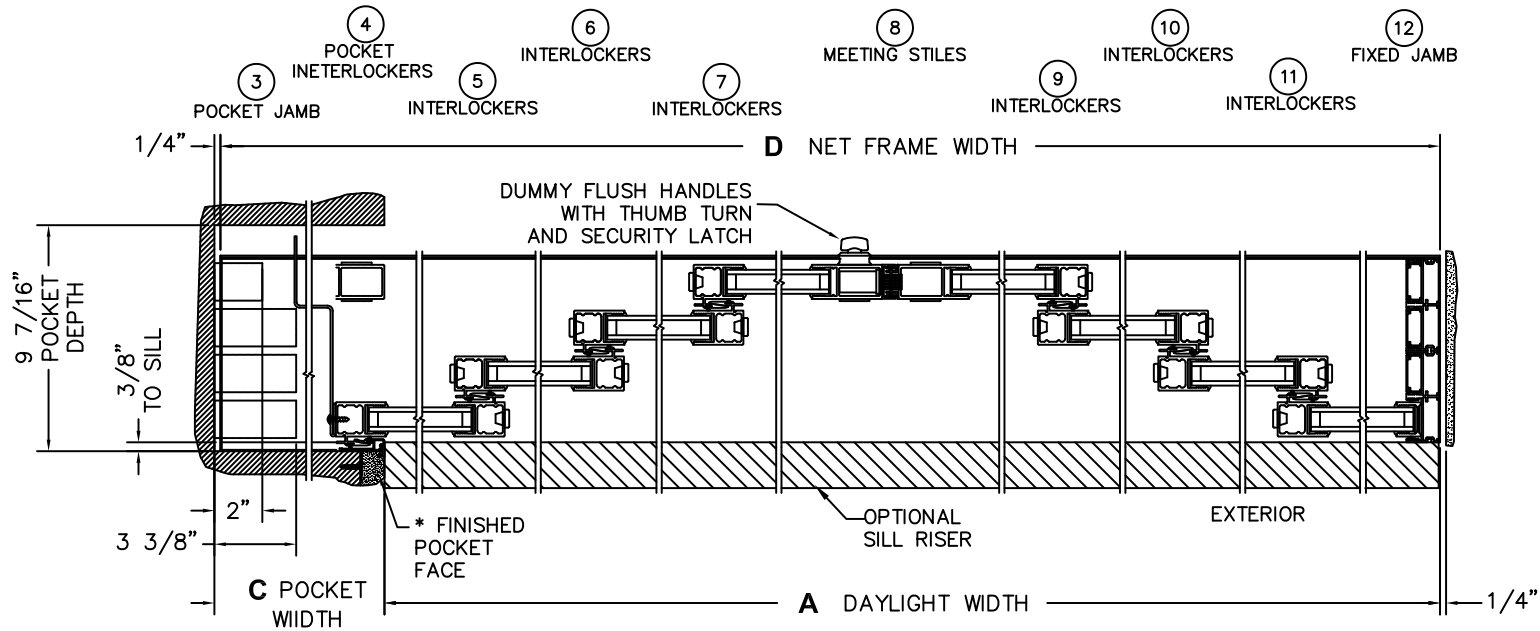

SILL PAN HEIGHT(INTERIOR LEG)
(3/4", 1-1/16", 1-7/16" OR 1-7/8")

CALCULATED VALUES (FLEETWOOD SUPPLIED)

C(POCKET WIDTH)

D(NET FRAME WIDTH)

NOTES:

(USE RULER TO SCALE DIMENSIONS IN INCHES)

SCALE: 1/4

PXXXXIXXXO DOOR SHOWN

FLEETWOOD
WINDOWS & DOORS
FleetwoodUSA.com

NORWOOD 3070EX M/S
PXXXXIXXXO CUSTOM CONFIGURATION
NO SCREENS

ORDER NO.:

ITEM NO.:

(USE RULER TO SCALE DIMENSIONS IN INCHES)

SCALE: 1/8

*CAUTION: WHEN CONSTRUCTING POCKET NOTE THAT DAYLIGHT WIDTH DOES NOT INCLUDE 1" SET BACK FOR POST INTERLOCKER.