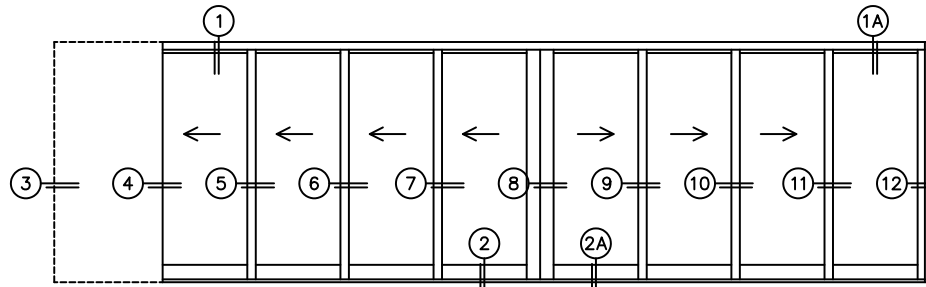

SILL PAN HEIGHT(INTERIOR LEG)
(3/4", 1-1/16", 1-7/16" OR 1-7/8")

CALCULATED VALUES (FLEETWOOD SUPPLIED)

C(POCKET WIDTH)

D(NET FRAME WIDTH)

NOTES:

(USE RULER TO SCALE DIMENSIONS IN INCHES)

SCALE: 1/4

PXXXXIXXXO DOOR SHOWN

FLEETWOOD
WINDOWS & DOORS
FleetwoodUSA.com

NORWOOD 3070EX M/S
PXXXXIXXXO CUSTOM CONFIGURATION
NO SCREENS

ORDER NO.:

ITEM NO.:

(USE RULER TO SCALE DIMENSIONS IN INCHES)

SCALE: 1/8

*CAUTION: WHEN CONSTRUCTING POCKET NOTE THAT DAYLIGHT WIDTH DOES NOT INCLUDE 1" SET BACK FOR POST INTERLOCKER.