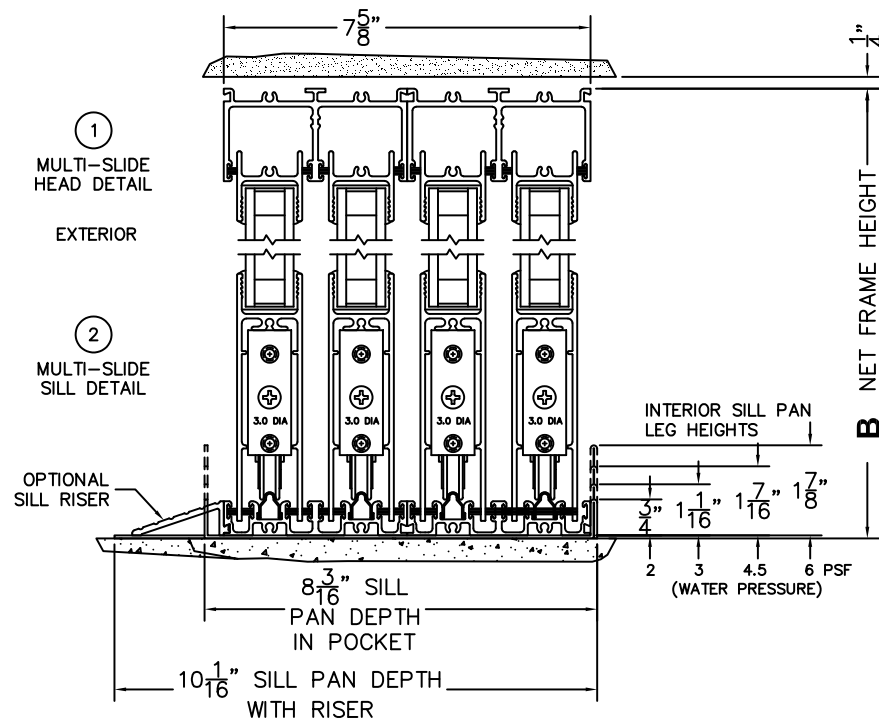

SILL PAN HEIGHT(INTERIOR LEG)
(3/4", 1-1/16", 1-7/16" OR 1-7/8")

CALCULATED VALUES (FLEETWOOD SUPPLIED)

C(POCKET WIDTH)

D(NET FRAME WIDTH)

NOTES:

(USE RULER TO SCALE DIMENSIONS IN INCHES)

SCALE: 1/4

PXXXXIXXXO DOOR SHOWN

FLEETWOOD
WINDOWS & DOORS
FleetwoodUSA.com

NORWOOD 3070EX M/S
PXXXXIXXXO CUSTOM CONFIGURATION
NO SCREENS

ORDER NO.:

ITEM NO.:

(USE RULER TO SCALE DIMENSIONS IN INCHES)

SCALE: 1/8

*CAUTION: WHEN CONSTRUCTING POCKET NOTE THAT DAYLIGHT WIDTH DOES NOT INCLUDE 1" SET BACK FOR POST INTERLOCKER.