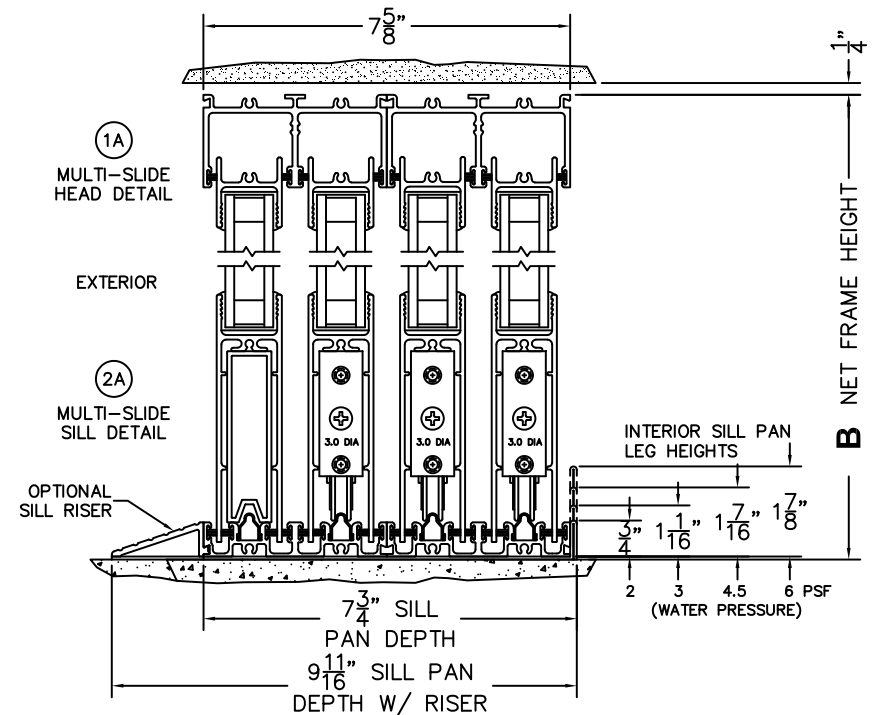

SILL PAN HEIGHT(INTERIOR LEG)
(3/4", 1-1/16", 1-7/16" OR 1-7/8")

CALCULATED VALUES (FLEETWOOD SUPPLIED)

C(POCKET WIDTH)

D(NET FRAME WIDTH)

NOTES:

(USE RULER TO SCALE DIMENSIONS IN INCHES)

SCALE: 1/4

PXXXXIXXXO DOOR SHOWN

FLEETWOOD
WINDOWS & DOORS
FleetwoodUSA.com

NORWOOD 3070EX M/S
PXXXXIXXXO CUSTOM CONFIGURATION
NO SCREENS

ORDER NO.:

ITEM NO.:

(USE RULER TO SCALE DIMENSIONS IN INCHES)

SCALE: 1/8

*CAUTION: WHEN CONSTRUCTING POCKET NOTE THAT DAYLIGHT WIDTH DOES NOT INCLUDE 1" SET BACK FOR POST INTERLOCKER.