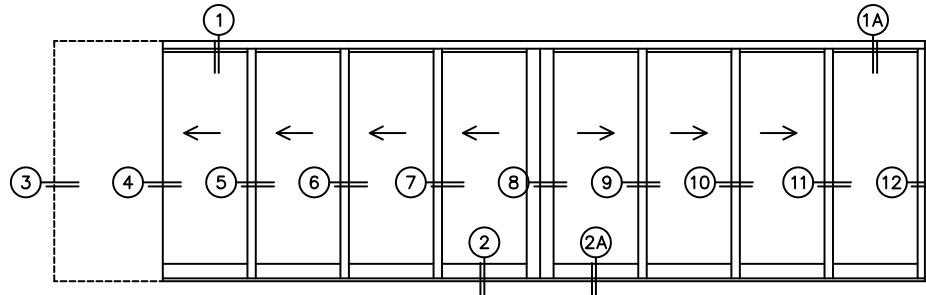

SILL PAN HEIGHT(INTERIOR LEG)
(3/4", 1-1/16", 1-7/16" OR 1-7/8")

CALCULATED VALUES (FLEETWOOD SUPPLIED)

C(POCKET WIDTH)

D(NET FRAME WIDTH)

NOTES:

(USE RULER TO SCALE DIMENSIONS IN INCHES)

SCALE: 1/4

PXXXXIXXXO DOOR SHOWN

FLEETWOOD
WINDOWS & DOORS
FleetwoodUSA.com

NORWOOD 3070EX M/S

PXXXXIXXXO STANDARD CONFIGURATION
NO SCREENS

ORDER NO.:

ITEM NO.:

(USE RULER TO SCALE DIMENSIONS IN INCHES)

SCALE: 1/8

*CAUTION: WHEN CONSTRUCTING POCKET NOTE THAT DAYLIGHT WIDTH DOES NOT INCLUDE 1" SET BACK FOR POST INTERLOCKER.