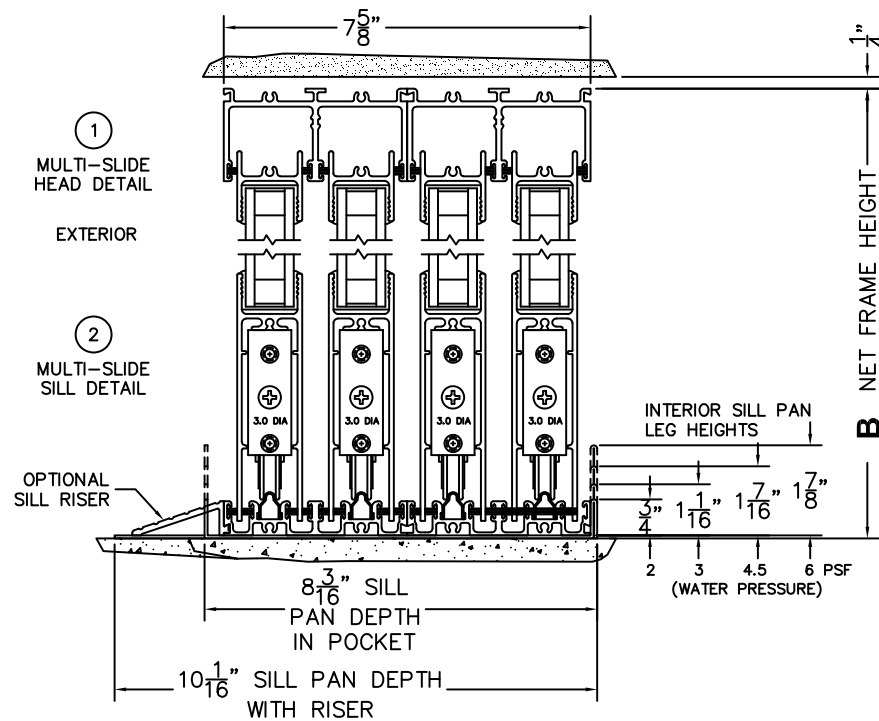

SILL PAN HEIGHT(INTERIOR LEG)
(3/4", 1-1/16", 1-7/16" OR 1-7/8")

CALCULATED VALUES (FLEETWOOD SUPPLIED)

C(POCKET WIDTH)

D(NET FRAME WIDTH)

NOTES:

(USE RULER TO SCALE DIMENSIONS IN INCHES)

SCALE: 1/4

PXXXXIXXXO DOOR SHOWN

FLEETWOOD
WINDOWS & DOORS
FleetwoodUSA.com

NORWOOD 3070EX M/S

PXXXXIXXXO STANDARD CONFIGURATION
NO SCREENS

ORDER NO.:

ITEM NO.:

(USE RULER TO SCALE DIMENSIONS IN INCHES)

SCALE: 1/8

*CAUTION: WHEN CONSTRUCTING POCKET NOTE THAT DAYLIGHT WIDTH DOES NOT INCLUDE 1" SET BACK FOR POST INTERLOCKER.