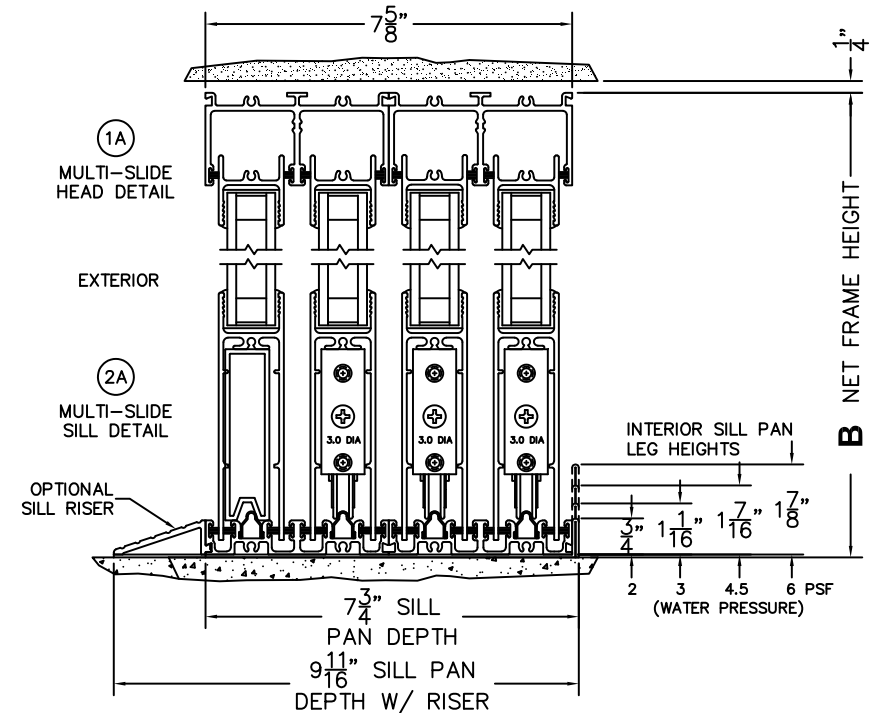

SILL PAN HEIGHT(INTERIOR LEG)
(3/4", 1-1/16", 1-7/16" OR 1-7/8")

CALCULATED VALUES (FLEETWOOD SUPPLIED)

C(POCKET WIDTH)

D(NET FRAME WIDTH)

NOTES:

(USE RULER TO SCALE DIMENSIONS IN INCHES)

SCALE: 1/4

PXXXXIXXXO DOOR SHOWN

FLEETWOOD
WINDOWS & DOORS
FleetwoodUSA.com

NORWOOD 3070EX M/S

PXXXXIXXXO STANDARD CONFIGURATION
NO SCREENS

ORDER NO.:

ITEM NO.:

(USE RULER TO SCALE DIMENSIONS IN INCHES)

SCALE: 1/8

*CAUTION: WHEN CONSTRUCTING POCKET NOTE THAT DAYLIGHT WIDTH DOES NOT INCLUDE 1" SET BACK FOR POST INTERLOCKER.