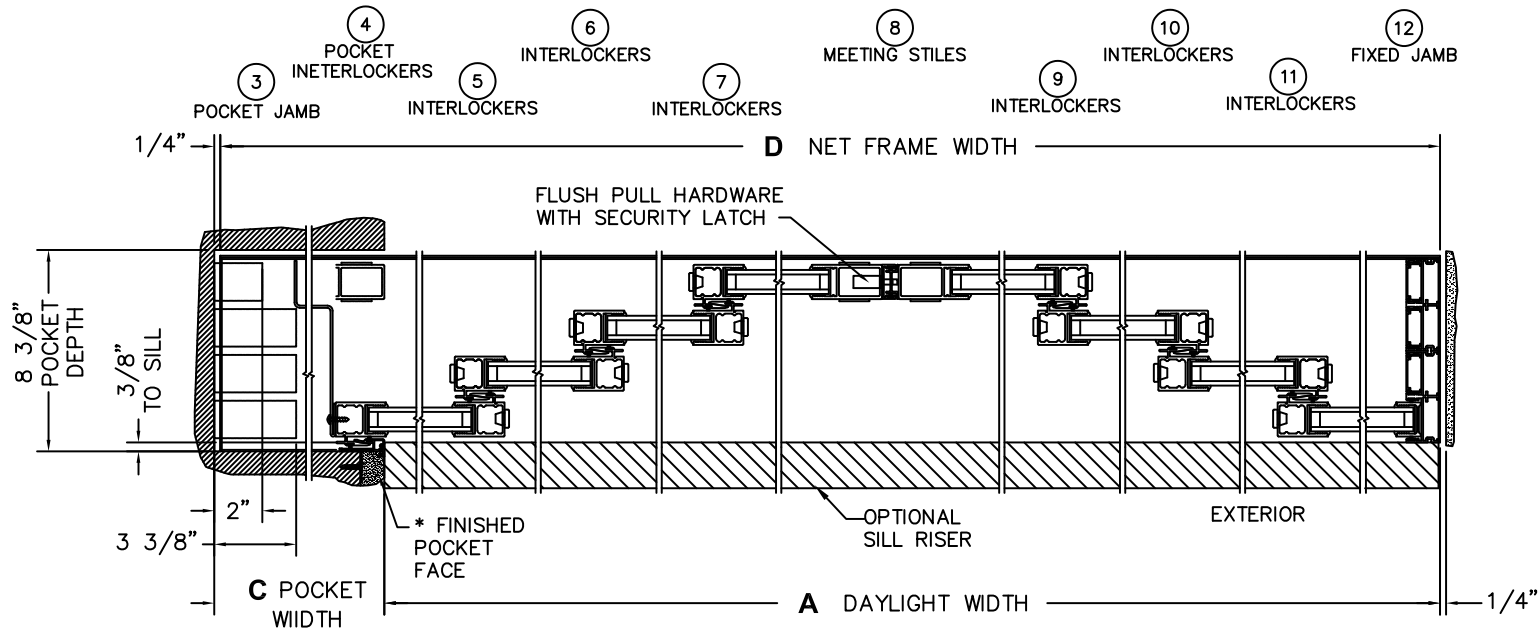

SILL PAN HEIGHT(INTERIOR LEG)
(3/4", 1-1/16", 1-7/16" OR 1-7/8")

CALCULATED VALUES (FLEETWOOD SUPPLIED)

C(POCKET WIDTH)

D(NET FRAME WIDTH)

NOTES:

(USE RULER TO SCALE DIMENSIONS IN INCHES)

SCALE: 1/4

PXXXXIXXXO DOOR SHOWN

FLEETWOOD
WINDOWS & DOORS
FleetwoodUSA.com

NORWOOD 3070EX M/S

PXXXXIXXXO STANDARD CONFIGURATION
NO SCREENS

ORDER NO.:

ITEM NO.:

(USE RULER TO SCALE DIMENSIONS IN INCHES)

SCALE: 1/8

*CAUTION: WHEN CONSTRUCTING POCKET NOTE THAT DAYLIGHT WIDTH DOES NOT INCLUDE 1" SET BACK FOR POST INTERLOCKER.