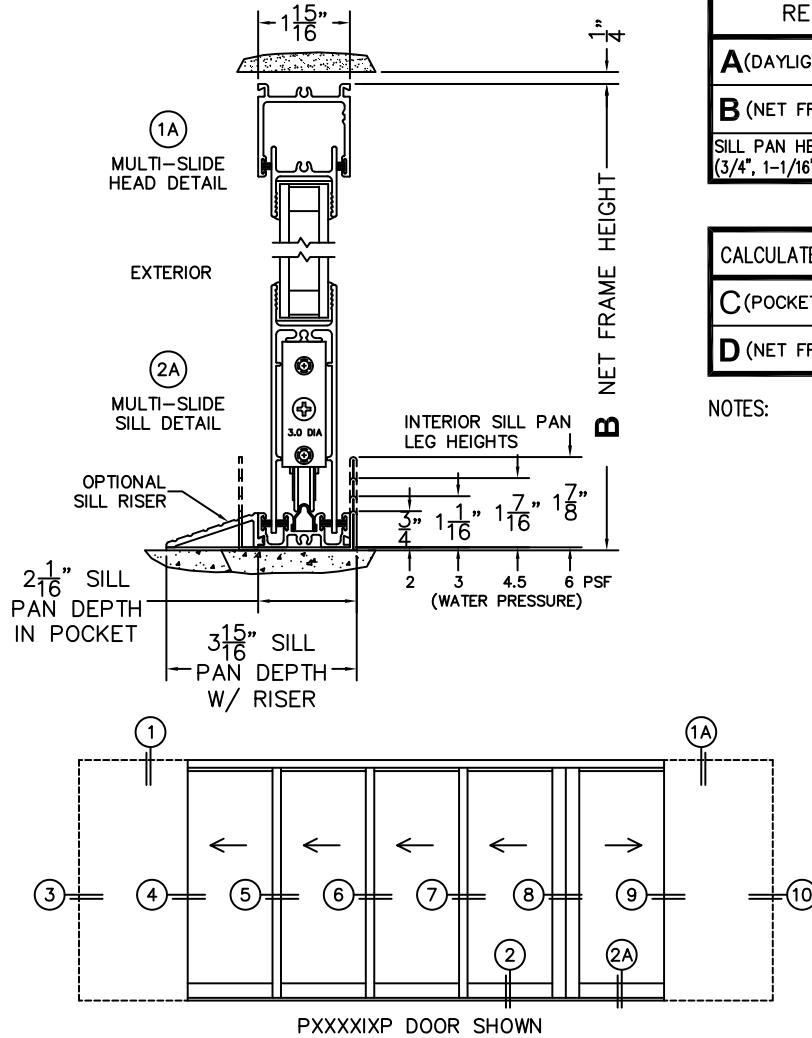

CALCULATED VALUES (FLEETWOOD SUPPLIED)

C (POCKET WIDTH)	
D (NET FRAME WIDTH)	

NOTES:

(USE RULER TO SCALE DIMENSIONS IN INCHES)

SCALE: 1/4

(USE RULER TO SCALE DIMENSIONS IN INCHES)

SCALE: 1/4

*CAUTION: WHEN CONSTRUCTING POCKET NOTE THAT DAYLIGHT WIDTH DOES NOT INCLUDE 1" SET BACK FOR POST INTERLOCKER.