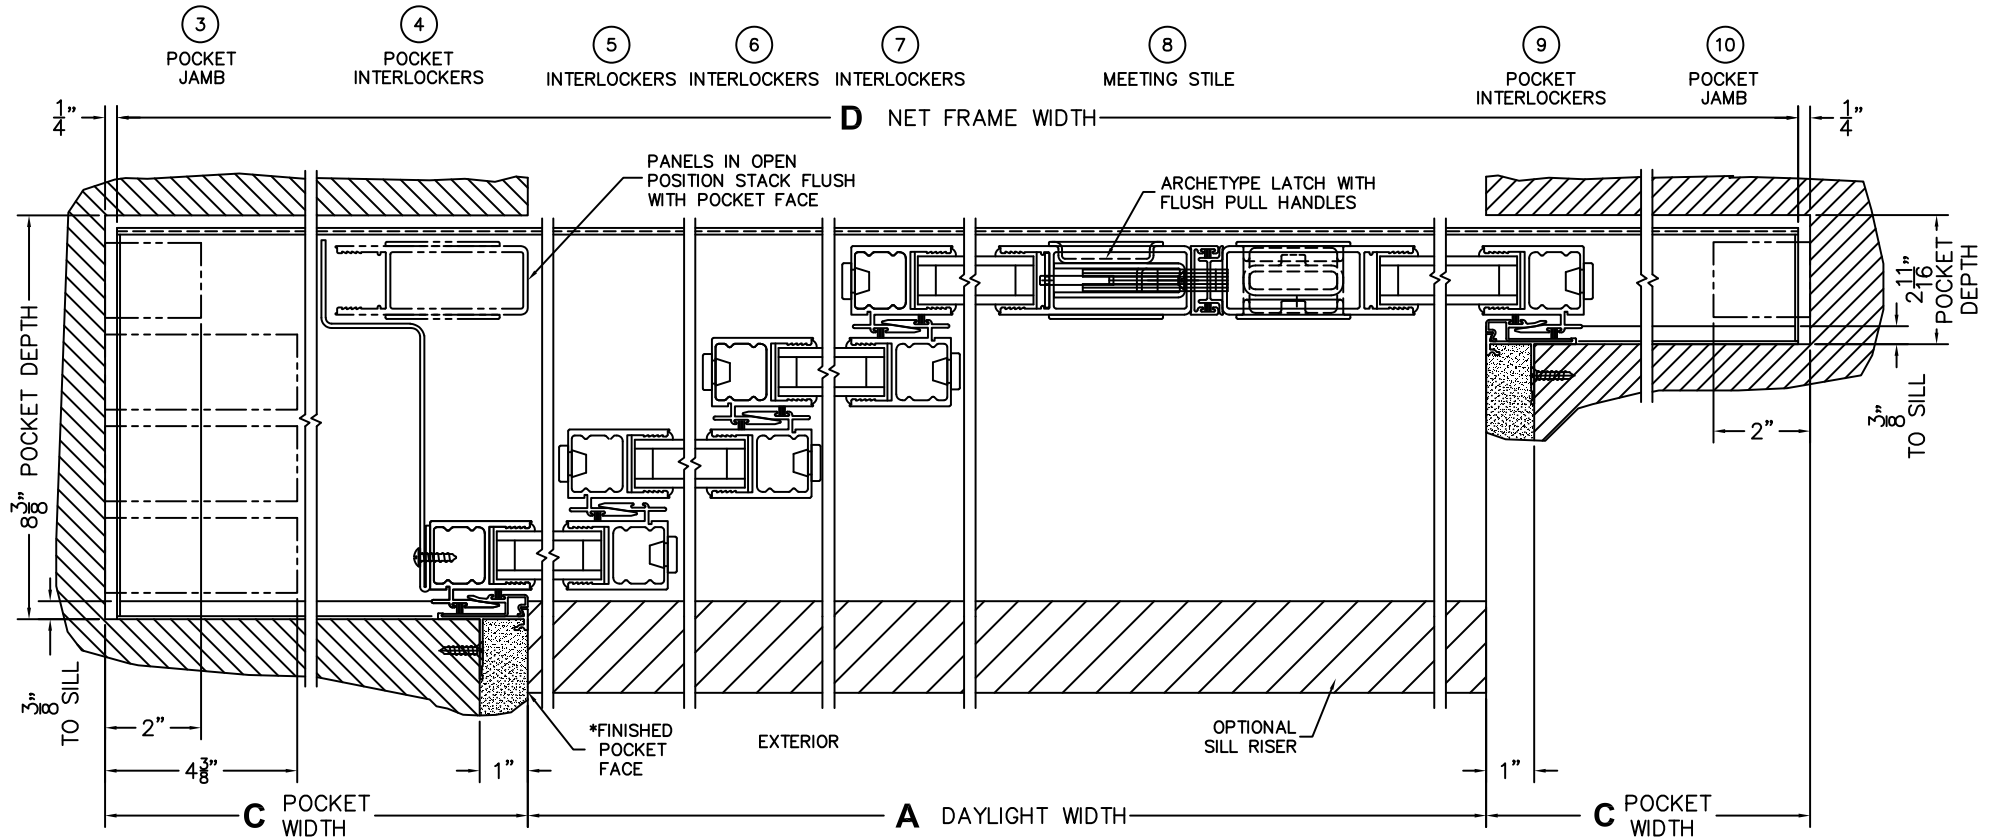

CALCULATED VALUES (FLEETWOOD SUPPLIED)

C (POCKET WIDTH)	
D (NET FRAME WIDTH)	

NOTES:

(USE RULER TO SCALE DIMENSIONS IN INCHES)

SCALE: 1/4

(USE RULER TO SCALE DIMENSIONS IN INCHES)

SCALE: 1/4

*CAUTION: WHEN CONSTRUCTING POCKET NOTE THAT DAYLIGHT WIDTH DOES NOT INCLUDE 1" SET BACK FOR POST INTERLOCKER.