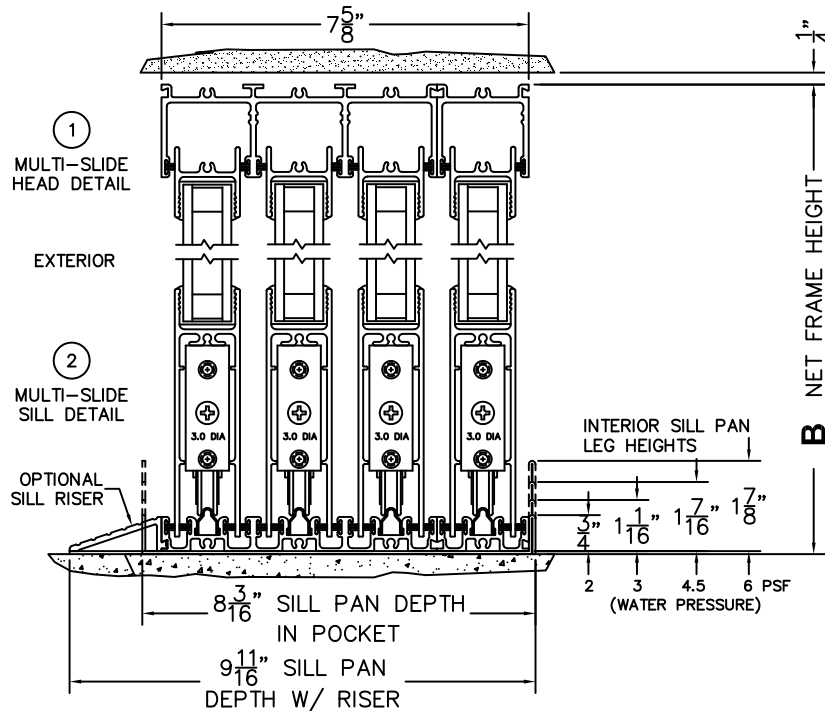

CALCULATED VALUES (FLEETWOOD SUPPLIED)

C (POCKET WIDTH)	
D (NET FRAME WIDTH)	

NOTES:

(USE RULER TO SCALE DIMENSIONS IN INCHES)

SCALE: 1/4

(USE RULER TO SCALE DIMENSIONS IN INCHES)

SCALE: 1/4

*CAUTION: WHEN CONSTRUCTING POCKET NOTE THAT DAYLIGHT WIDTH DOES NOT INCLUDE 1" SET BACK FOR POST INTERLOCKER.