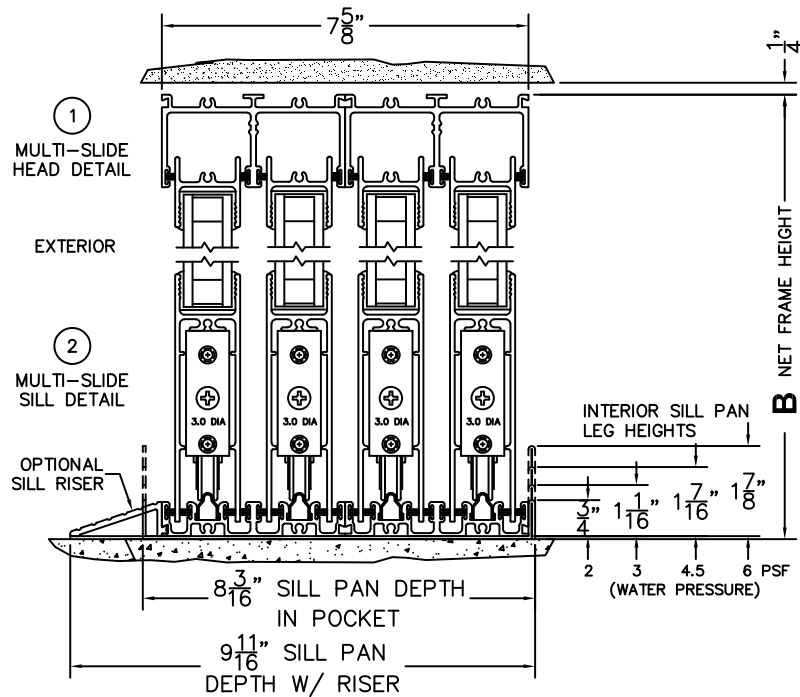

CALCULATED VALUES (FLEETWOOD SUPPLIED)

C (POCKET WIDTH)	
D (NET FRAME WIDTH)	

NOTES:

(USE RULER TO SCALE DIMENSIONS IN INCHES)

SCALE: 1/4

PXXXXIXP DOOR SHOWN

(USE RULER TO SCALE DIMENSIONS IN INCHES)

SCALE: 1/4

- ③
POCKET
JAMB
- ④
POCKET
INTERLOCKER
- ⑤
INTERLOCKERS
- ⑥
INTERLOCKERS
- ⑦
INTERLOCKERS
- ⑧
MEETING STILES
- ⑨
POCKET
INTERLOCKER
- ⑩
POCKET
JAMB

*CAUTION: WHEN CONSTRUCTING POCKET NOTE THAT DAYLIGHT WIDTH DOES NOT INCLUDE 1" SET BACK FOR POST INTERLOCKER.