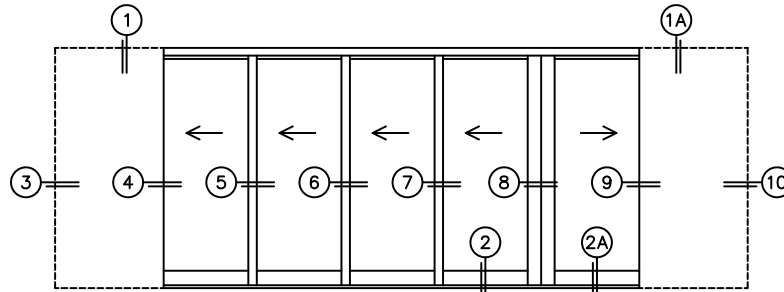

CALCULATED VALUES (FLEETWOOD SUPPLIED)

C (POCKET WIDTH)	
D (NET FRAME WIDTH)	

NOTES:

(USE RULER TO SCALE DIMENSIONS IN INCHES)

SCALE: 1/4

PXXXXIXP DOOR SHOWN

(USE RULER TO SCALE DIMENSIONS IN INCHES)

SCALE: 1/4

- ③
POCKET
JAMB
- ④
POCKET
INTERLOCKER
- ⑤
INTERLOCKERS
- ⑥
INTERLOCKERS
- ⑦
INTERLOCKERS
- ⑧
MEETING STILES
- ⑨
POCKET
INTERLOCKER
- ⑩
POCKET
JAMB

*CAUTION: WHEN CONSTRUCTING POCKET NOTE THAT DAYLIGHT WIDTH DOES NOT INCLUDE 1" SET BACK FOR POST INTERLOCKER.