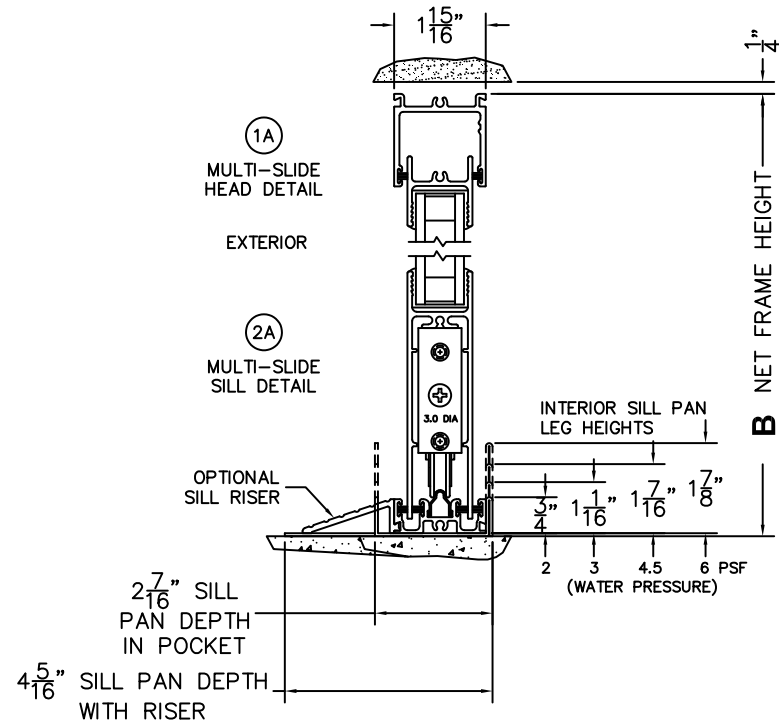

CALCULATED VALUES (FLEETWOOD SUPPLIED)

C (POCKET WIDTH)	
D (NET FRAME WIDTH)	

NOTES:

(USE RULER TO SCALE DIMENSIONS IN INCHES)

SCALE: 1/4

PXXXXIXP DOOR SHOWN

(USE RULER TO SCALE DIMENSIONS IN INCHES)

SCALE: 1/4

- ③
POCKET
JAMB
- ④
POCKET
INTERLOCKER
- ⑤
INTERLOCKERS
- ⑥
INTERLOCKERS
- ⑦
INTERLOCKERS
- ⑧
MEETING STILES
- ⑨
POCKET
INTERLOCKER
- ⑩
POCKET
JAMB

*CAUTION: WHEN CONSTRUCTING POCKET NOTE THAT DAYLIGHT WIDTH DOES NOT INCLUDE 1" SET BACK FOR POST INTERLOCKER.