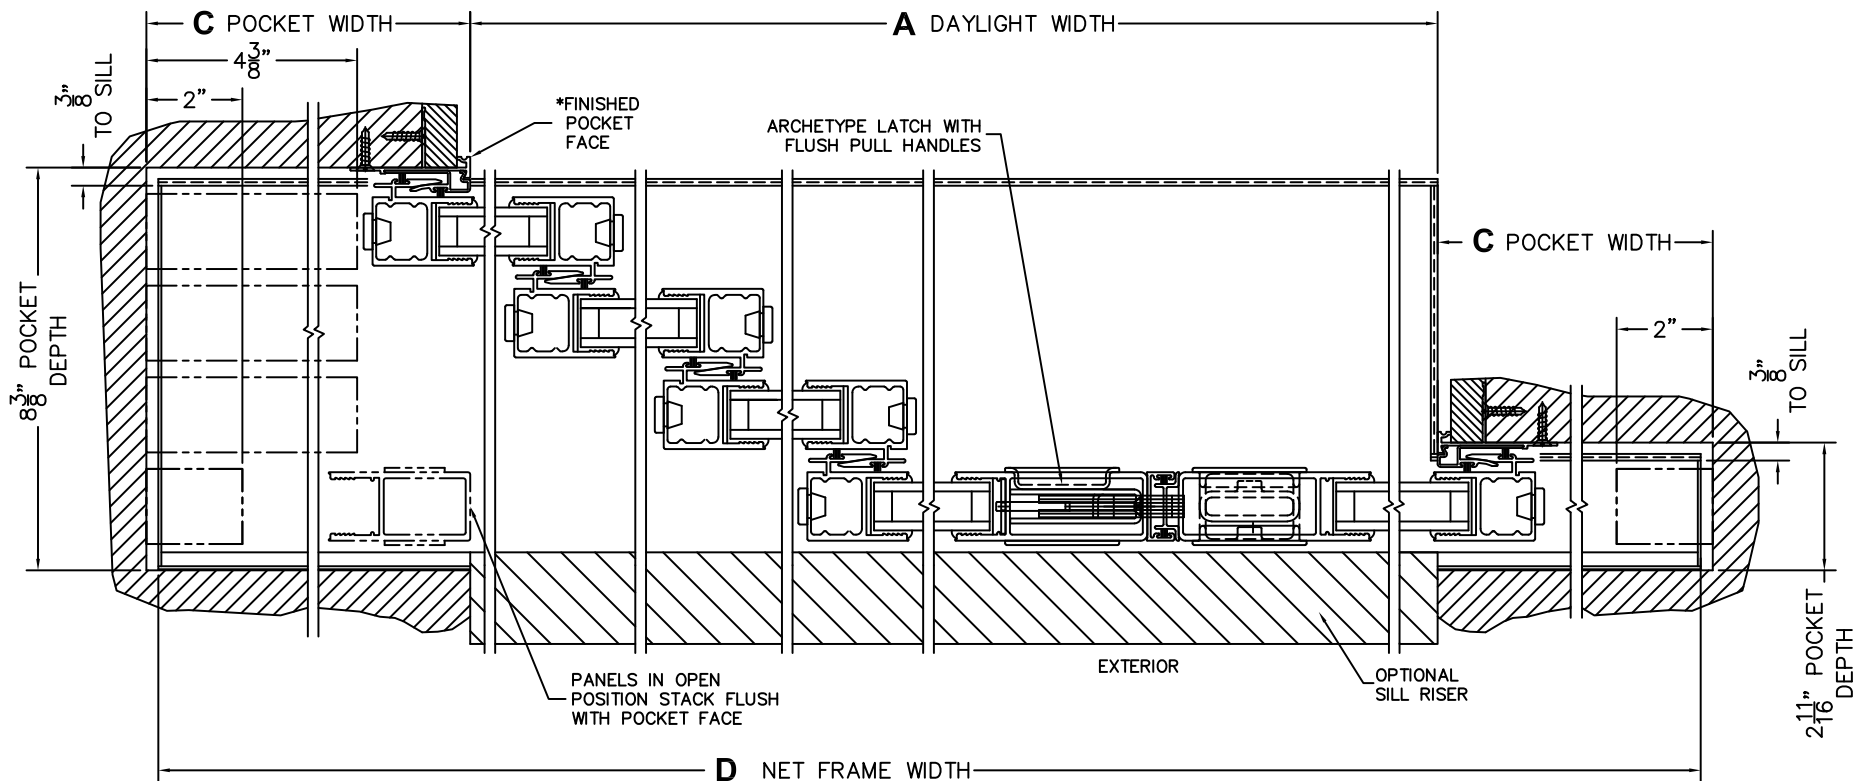

CALCULATED VALUES (FLEETWOOD SUPPLIED)

C (POCKET WIDTH)	
D (NET FRAME WIDTH)	

NOTES:

(USE RULER TO SCALE DIMENSIONS IN INCHES)

SCALE: 1/4

PXXXXIXP DOOR SHOWN

(USE RULER TO SCALE DIMENSIONS IN INCHES)

SCALE: 1/4

- ③
POCKET
JAMB
- ④
POCKET
INTERLOCKER
- ⑤
INTERLOCKERS
- ⑥
INTERLOCKERS
- ⑦
INTERLOCKERS
- ⑧
MEETING STILES
- ⑨
POCKET
INTERLOCKER
- ⑩
POCKET
JAMB

*CAUTION: WHEN CONSTRUCTING POCKET NOTE THAT DAYLIGHT WIDTH DOES NOT INCLUDE 1" SET BACK FOR POST INTERLOCKER.