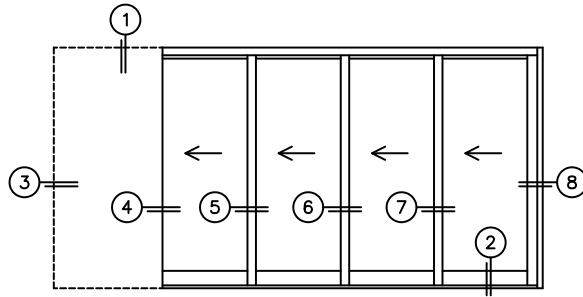

CALCULATED VALUES (FLEETWOOD SUPPLIED)

C(POCKET WIDTH)

D(NET FRAME WIDTH)

NOTES:

(USE RULER TO SCALE DIMENSIONS IN INCHES)

SCALE: 1/4"

PXXXX DOOR SHOWN

(USE RULER TO SCALE DIMENSIONS IN INCHES)

SCALE: 1/4

*CAUTION: WHEN CONSTRUCTING POCKET NOTE THAT DAYLIGHT WIDTH DOES NOT INCLUDE 1" SET BACK FOR POST INTERLOCKER.