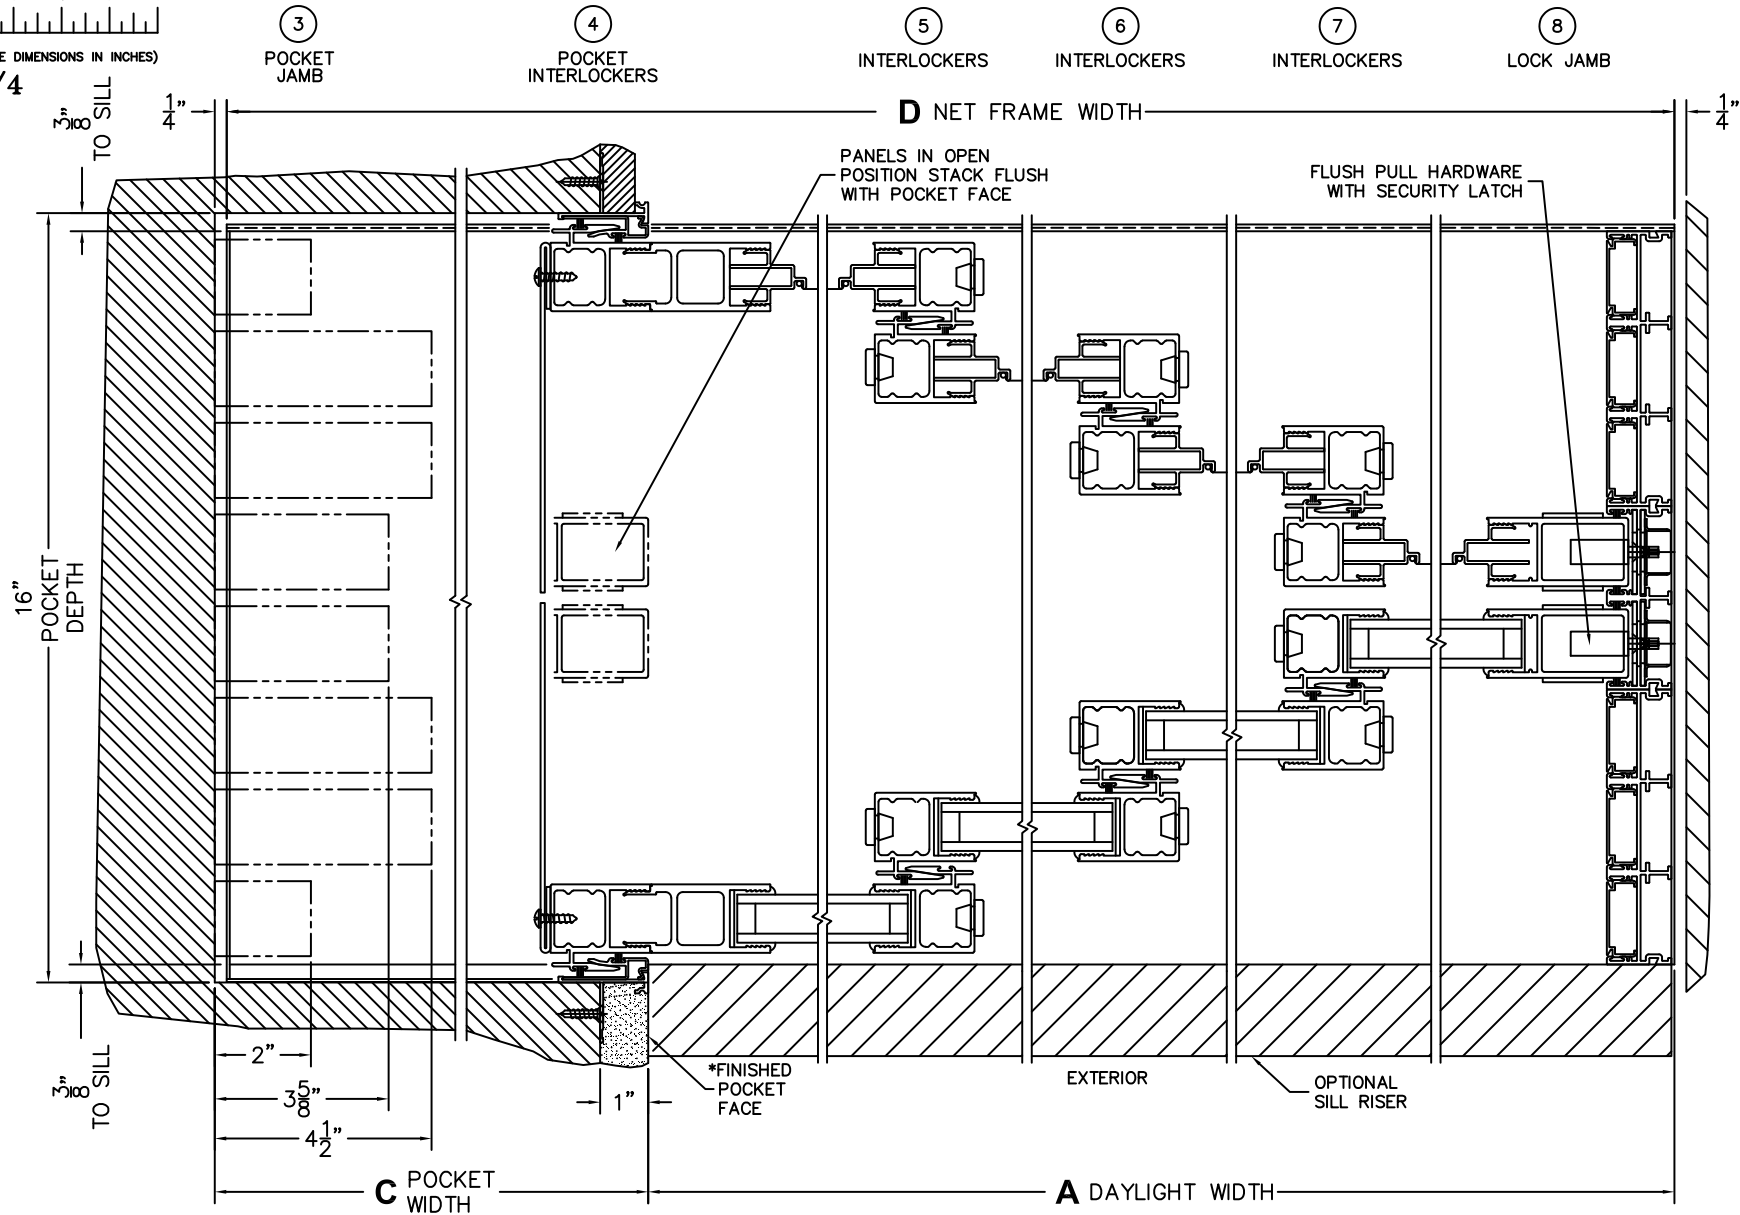

FLEETWOOD
WINDOWS & DOORS
FleetwoodUSA.com

NORWOOD 3070EX M/S
PXXXX CUSTOM CONFIGURATION
WITH SCREENS

ORDER NO.:

ITEM NO.:

REQUIRED DEALER INFO.

A(DAYLIGHT WIDTH)

B(NET FRAME HEIGHT)

SILL PAN HEIGHT (INTERIOR LEG)
(3/4", 1-1/16", 1-7/16" OR 1-7/8")

CALCULATED VALUES (FLEETWOOD SUPPLIED)

C(POCKET WIDTH)

D(NET FRAME WIDTH)

NOTES:

(USE RULER TO SCALE DIMENSIONS IN INCHES)

SCALE: 1/4"

PXXXX DOOR SHOWN

(USE RULER TO SCALE DIMENSIONS IN INCHES)

SCALE: 1/4

*CAUTION: WHEN CONSTRUCTING POCKET NOTE THAT DAYLIGHT WIDTH DOES NOT INCLUDE 1" SET BACK FOR POST INTERLOCKER.