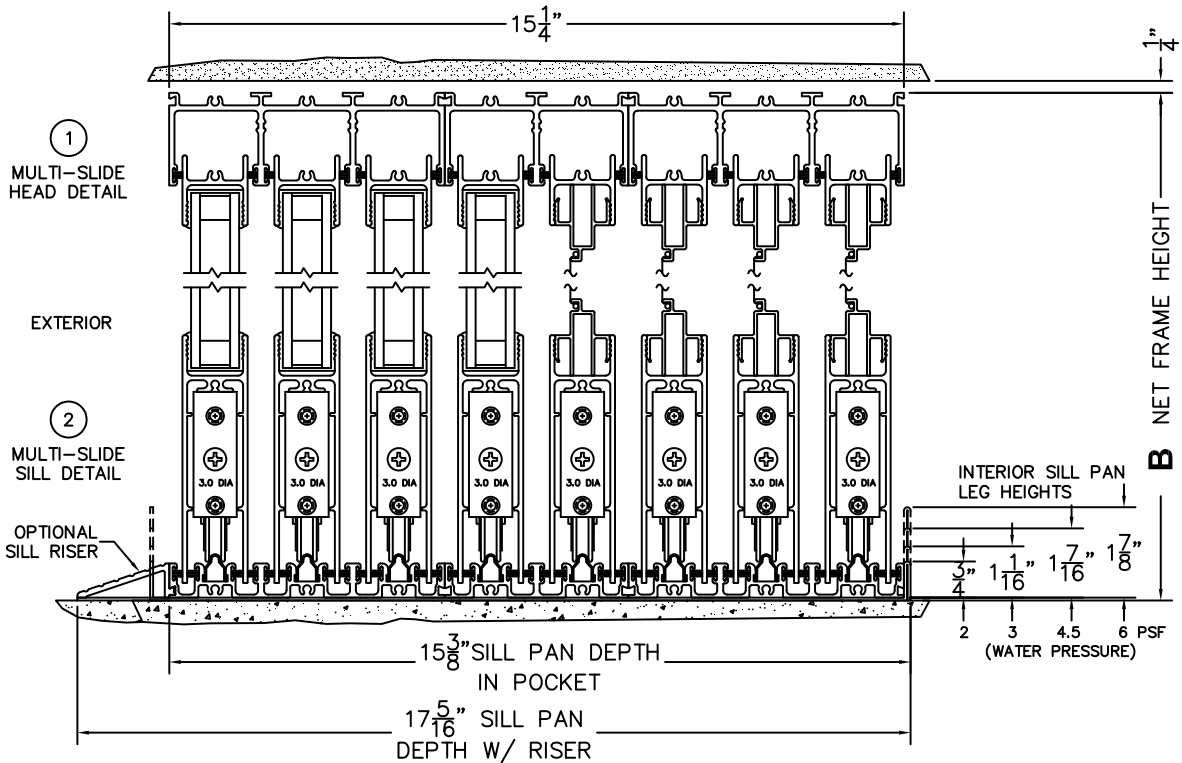

CALCULATED VALUES (FLEETWOOD SUPPLIED)

C(POCKET WIDTH)

D(NET FRAME WIDTH)

NOTES:

(USE RULER TO SCALE DIMENSIONS IN INCHES)

SCALE: 1/4"

PXXXX DOOR SHOWN

(USE RULER TO SCALE DIMENSIONS IN INCHES)

SCALE: 1/4

*CAUTION: WHEN CONSTRUCTING POCKET NOTE THAT DAYLIGHT WIDTH DOES NOT INCLUDE 1" SET BACK FOR POST INTERLOCKER.