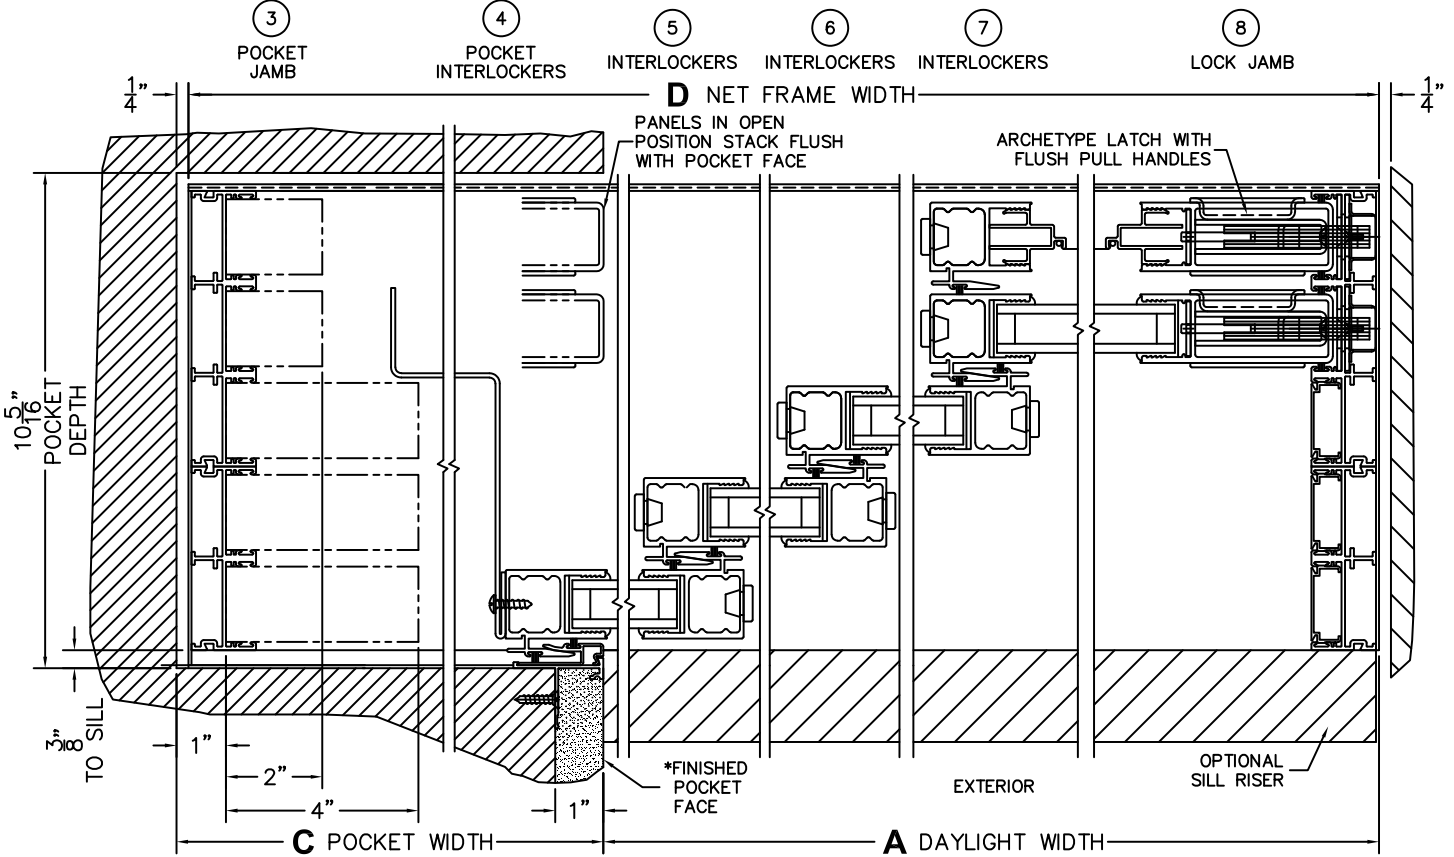

CALCULATED VALUES (FLEETWOOD SUPPLIED)

C(POCKET WIDTH)

D(NET FRAME WIDTH)

NOTES:

(USE RULER TO SCALE DIMENSIONS IN INCHES)

SCALE: 1/4

PXXXX DOOR SHOWN

*CAUTION: WHEN CONSTRUCTING POCKET NOTE THAT DAYLIGHT WIDTH DOES NOT INCLUDE 1" SET BACK FOR POST INTERLOCKER.