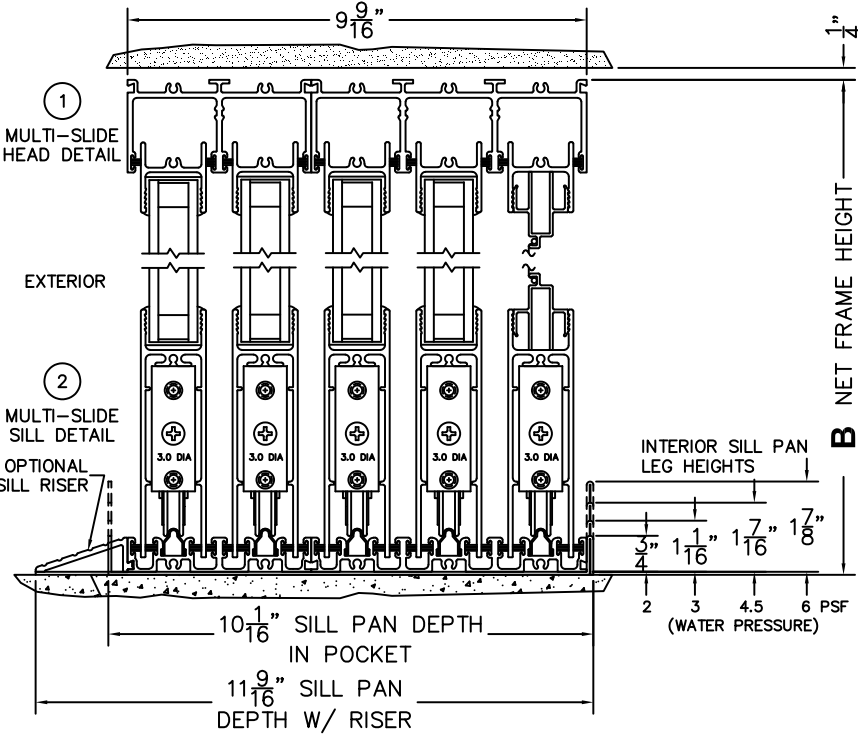

CALCULATED VALUES (FLEETWOOD SUPPLIED)

C(POCKET WIDTH)

D(NET FRAME WIDTH)

NOTES:

(USE RULER TO SCALE DIMENSIONS IN INCHES)

SCALE: 1/4

PXXXX DOOR SHOWN

*CAUTION: WHEN CONSTRUCTING POCKET NOTE THAT DAYLIGHT WIDTH DOES NOT INCLUDE 1" SET BACK FOR POST INTERLOCKER.