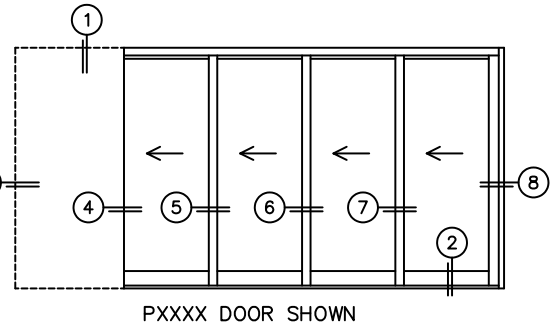

CALCULATED VALUES (FLEETWOOD SUPPLIED)

C(POCKET WIDTH)

D(NET FRAME WIDTH)

NOTES:

(USE RULER TO SCALE DIMENSIONS IN INCHES)

SCALE: 1/4

PXXXX DOOR SHOWN

*CAUTION: WHEN CONSTRUCTING POCKET NOTE THAT DAYLIGHT WIDTH DOES NOT INCLUDE 1" SET BACK FOR POST INTERLOCKER.