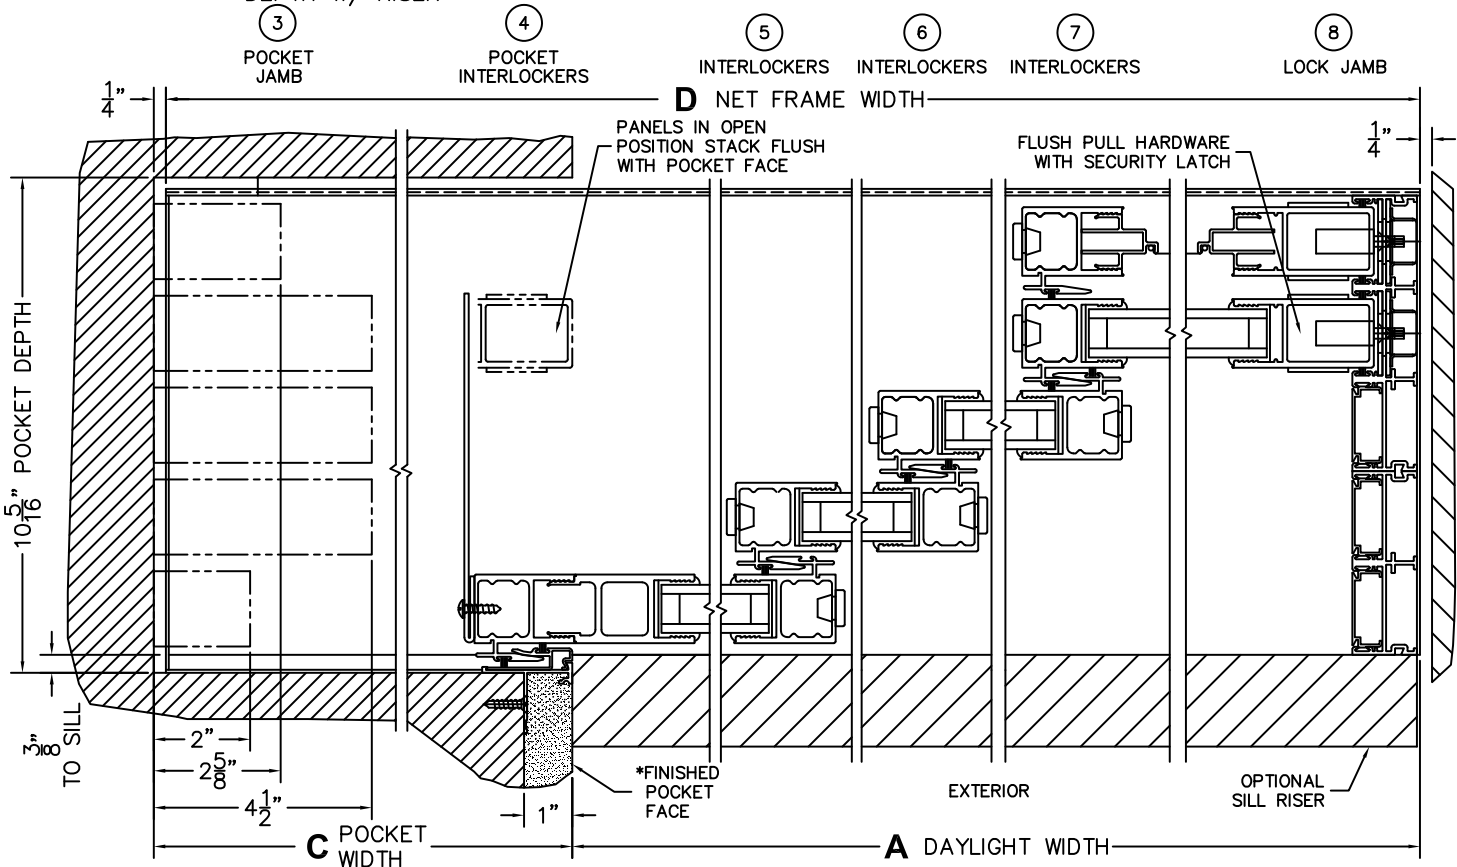

CALCULATED VALUES (FLEETWOOD SUPPLIED)

C(POCKET WIDTH)

D(NET FRAME WIDTH)

NOTES:

(USE RULER TO SCALE DIMENSIONS IN INCHES)

SCALE: 1/4

*CAUTION: WHEN CONSTRUCTING POCKET NOTE THAT DAYLIGHT WIDTH DOES NOT INCLUDE 1" SET BACKFOR POST INTERLOCKER.