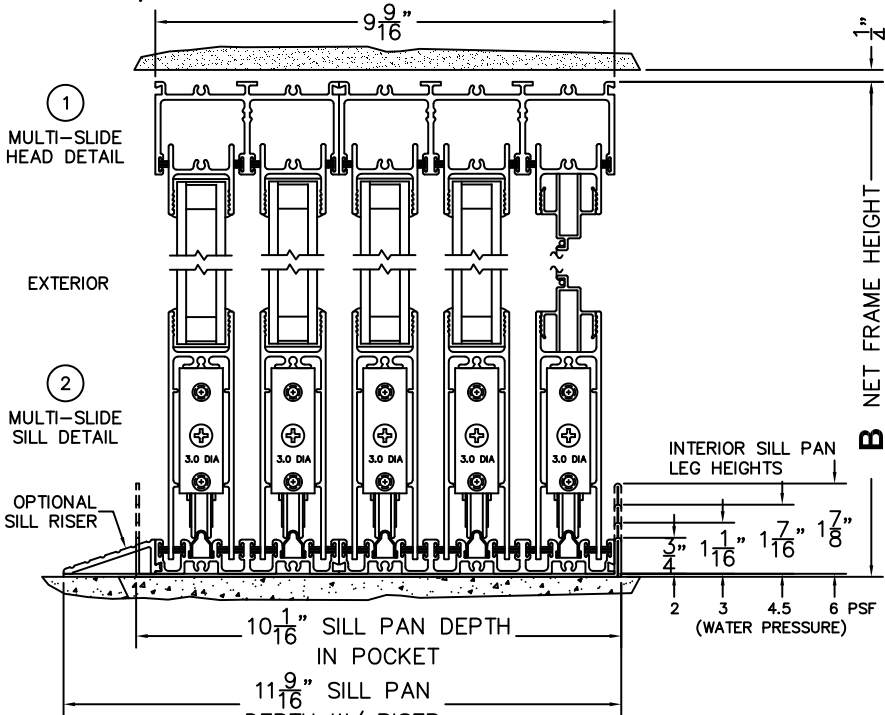

CALCULATED VALUES (FLEETWOOD SUPPLIED)

C(POCKET WIDTH)

D(NET FRAME WIDTH)

NOTES:

(USE RULER TO SCALE DIMENSIONS IN INCHES)

SCALE: 1/4

*CAUTION: WHEN CONSTRUCTING POCKET NOTE THAT DAYLIGHT WIDTH DOES NOT INCLUDE 1" SET BACKFOR POST INTERLOCKER.