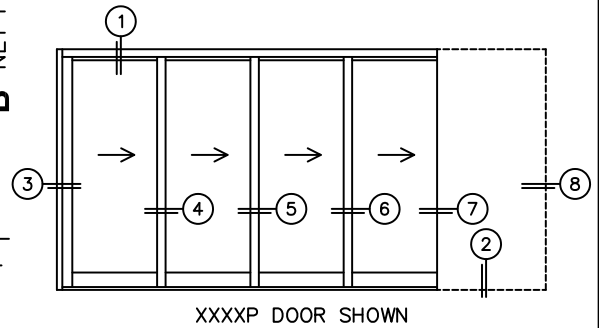

FLEETWOOD
WINDOWS & DOORS
FleetwoodUSA.com

NORWOOD 3070EX M/S
PXXXX CUSTOM CONFIGURATION
WITH SCREENS

ORDER NO.:

ITEM NO.:

REQUIRED DEALER INFO.

A(DAYLIGHT WIDTH)

B(NET FRAME HEIGHT)

SILL PAN HEIGHT (INTERIOR LEG)
(3/4", 1-1/16", 1-7/16" OR 1-7/8")

CALCULATED VALUES (FLEETWOOD SUPPLIED)

C(POCKET WIDTH)

D(NET FRAME WIDTH)

NOTES:

(USE RULER TO SCALE DIMENSIONS IN INCHES)

SCALE: 1/4

*CAUTION: WHEN CONSTRUCTING POCKET NOTE THAT DAYLIGHT WIDTH DOES NOT INCLUDE 1" SET BACKFOR POST INTERLOCKER.