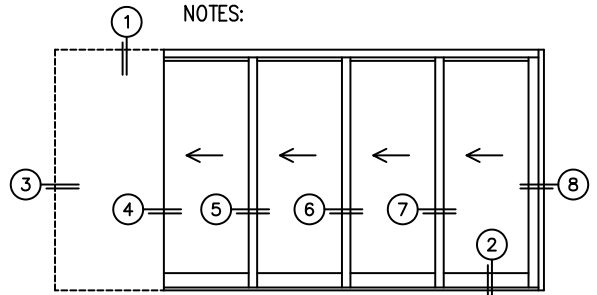

CALCULATED VALUES (FLEETWOOD SUPPLIED)

C(POCKET WIDTH)

D(NET FRAME WIDTH)

(USE RULER TO SCALE DIMENSIONS IN INCHES)

SCALE: 1/4"

NOTES:

PXXXX DOOR SHOWN

*CAUTION: WHEN CONSTRUCTING POCKET NOTE THAT DAYLIGHT WIDTH DOES NOT INCLUDE 1" SET BACK FOR POST INTERLOCKER.