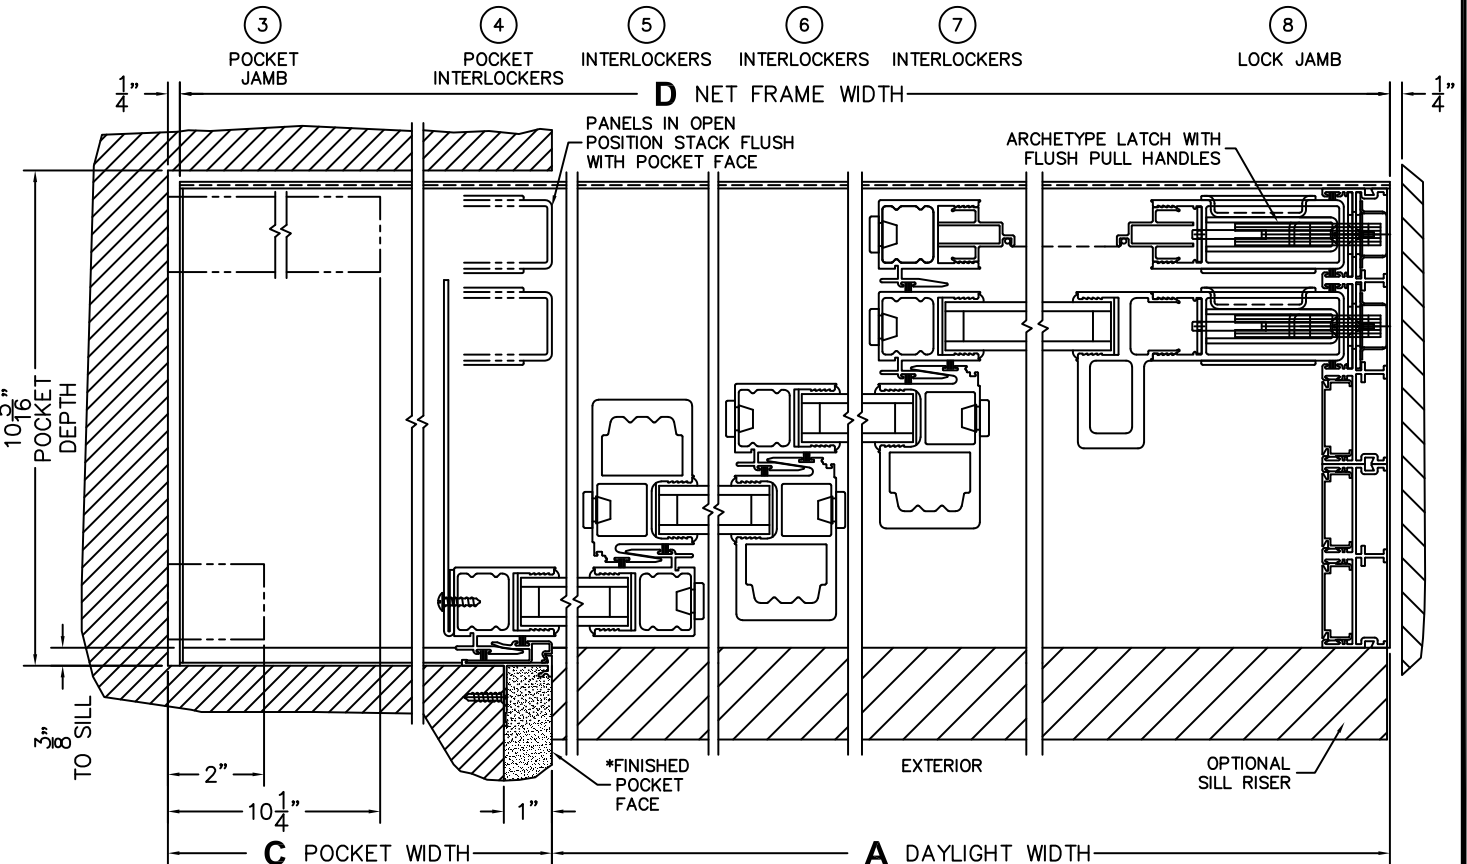

FLEETWOOD
WINDOWS & DOORS
FleetwoodUSA.com

NORWOOD 3070EX M/S
PXXXX CUSTOM CONFIGURATION
WITH SCREENS

ORDER NO.:

ITEM NO.:

REQUIRED DEALER INFO.

A(DAYLIGHT WIDTH)

B(NET FRAME HEIGHT)

SILL PAN HEIGHT (INTERIOR LEG)
(3/4", 1-1/16", 1-7/16" OR 1-7/8")

CALCULATED VALUES (FLEETWOOD SUPPLIED)

C(POCKET WIDTH)

D(NET FRAME WIDTH)

(USE RULER TO SCALE DIMENSIONS IN INCHES)

SCALE: 1/4"

NOTES:

PXXXX DOOR SHOWN

*CAUTION: WHEN CONSTRUCTING POCKET NOTE THAT DAYLIGHT WIDTH DOES NOT INCLUDE 1" SET BACK FOR POST INTERLOCKER.