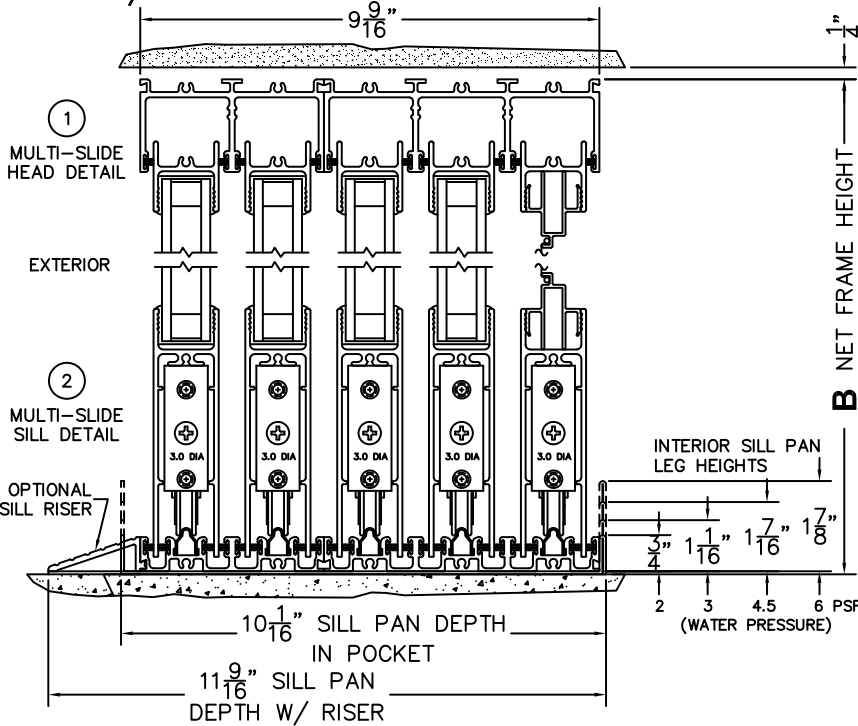

CALCULATED VALUES (FLEETWOOD SUPPLIED)

C(POCKET WIDTH)

D(NET FRAME WIDTH)

(USE RULER TO SCALE DIMENSIONS IN INCHES)

SCALE: 1/4"

NOTES:

PXXXX DOOR SHOWN

*CAUTION: WHEN CONSTRUCTING POCKET NOTE THAT DAYLIGHT WIDTH DOES NOT INCLUDE 1" SET BACK FOR POST INTERLOCKER.