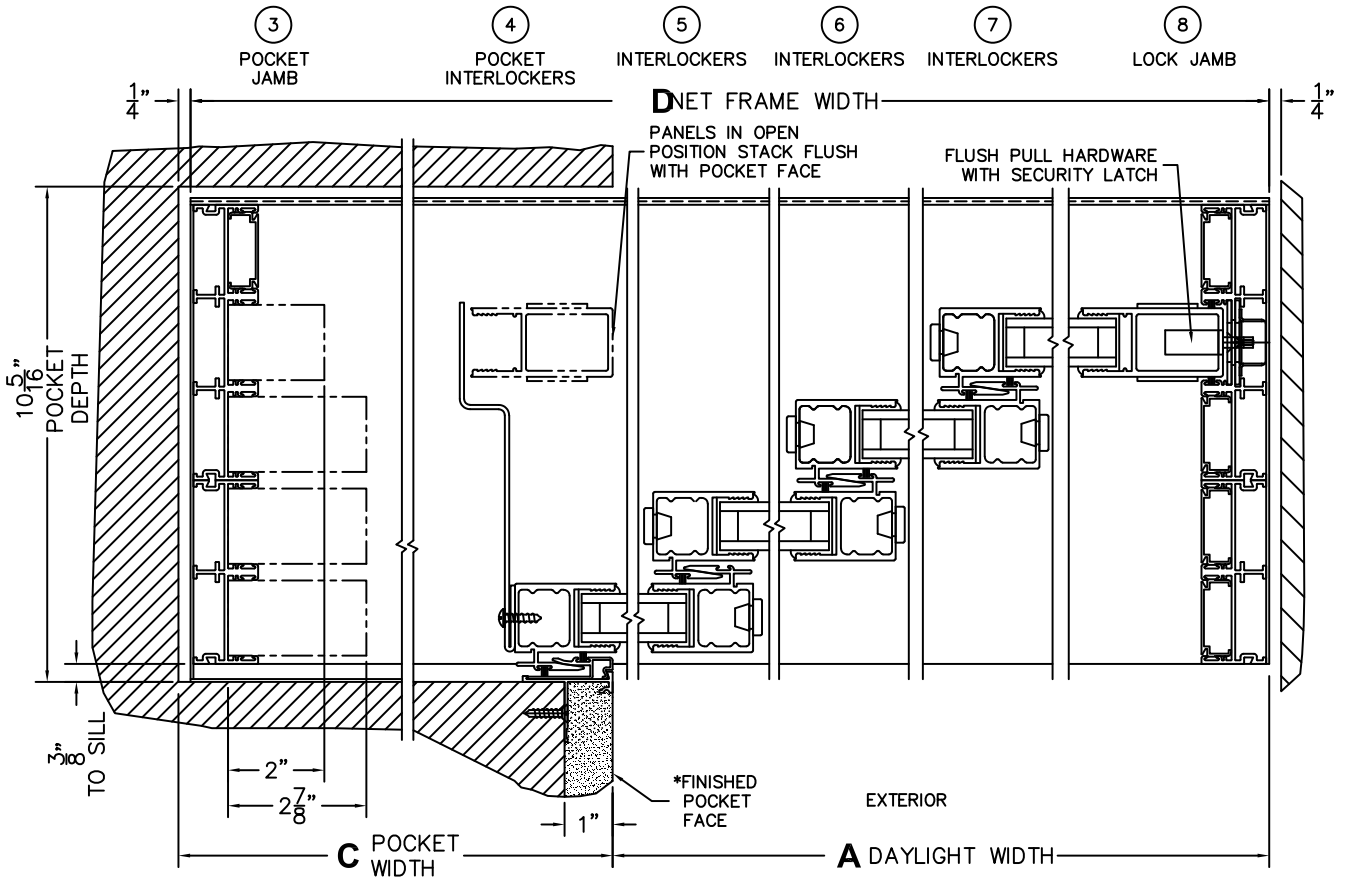

CALCULATED VALUES (FLEETWOOD SUPPLIED)

C(POCKET WIDTH)

D(NET FRAME WIDTH)

NOTES:

(USE RULER TO SCALE DIMENSIONS IN INCHES)

SCALE: 1/4

*CAUTION: WHEN CONSTRUCTING POCKET NOTE THAT DAYLIGHT WIDTH DOES NOT INCLUDE 1" SET BACKFOR POST INTERLOCKER.