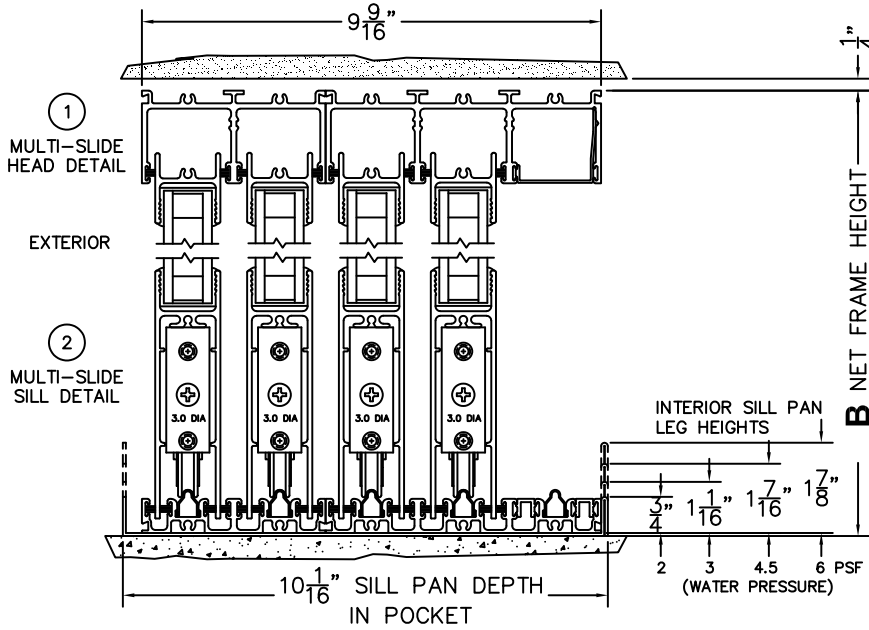

CALCULATED VALUES (FLEETWOOD SUPPLIED)

C(POCKET WIDTH)

D(NET FRAME WIDTH)

NOTES:

(USE RULER TO SCALE DIMENSIONS IN INCHES)

SCALE: 1/4

*CAUTION: WHEN CONSTRUCTING POCKET NOTE THAT DAYLIGHT WIDTH DOES NOT INCLUDE 1" SET BACKFOR POST INTERLOCKER.