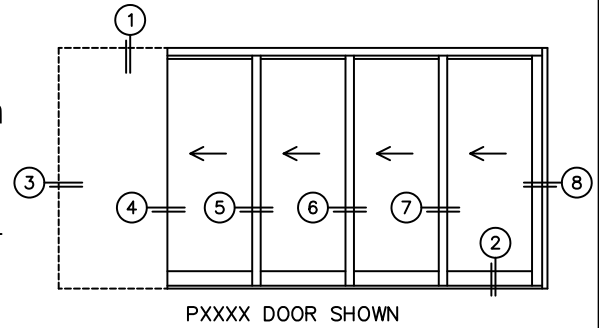

CALCULATED VALUES (FLEETWOOD SUPPLIED)

C(POCKET WIDTH)

D(NET FRAME WIDTH)

NOTES:

(USE RULER TO SCALE DIMENSIONS IN INCHES)

SCALE: 1/4

*CAUTION: WHEN CONSTRUCTING POCKET NOTE THAT DAYLIGHT WIDTH DOES NOT INCLUDE 1" SET BACKFOR POST INTERLOCKER.