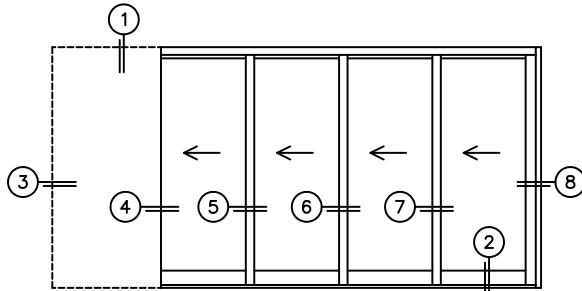

CALCULATED VALUES (FLEETWOOD SUPPLIED)

C(POCKET WIDTH)

D(NET FRAME WDH)

NOTES:

(USE RULER TO SCALE DIMENSIONS IN INCHES)

SCALE: 1/4

PXXXX DOOR SHOWN

NORWOOD 3070EX M/S

PXXXX STANDARD CONFIGURATION
WITH SCREENS

ORDER NO.:

ITEM NO.:

(USE RULER TO SCALE DIMENSIONS IN INCHES)

SCALE: 1/4

*CAUTION: WHEN CONSTRUCTING POCKET NOTE THAT DAYLIGHT WIDTH DOES NOT INCLUDE 1" SET BACK FOR POST INTERLOCKER.