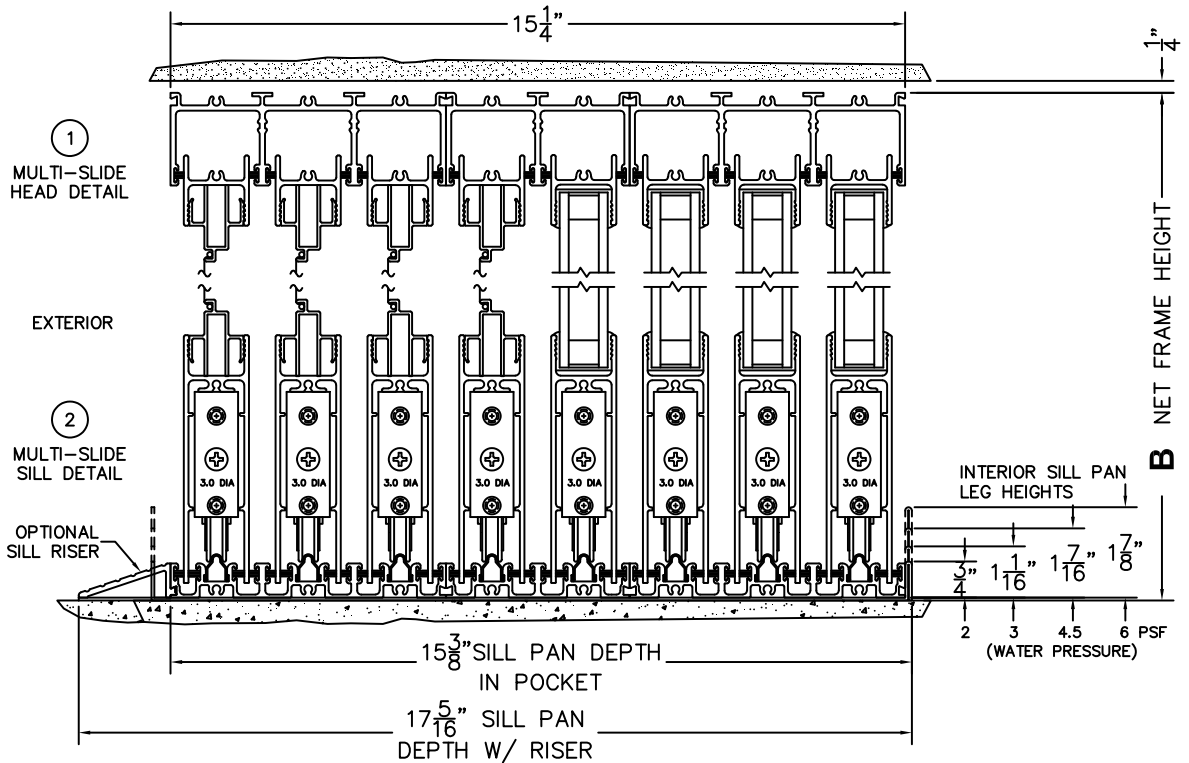

CALCULATED VALUES (FLEETWOOD SUPPLIED)

C(POCKET WIDTH)

D(NET FRAME WDH)

NOTES:

(USE RULER TO SCALE DIMENSIONS IN INCHES)

SCALE: 1/4

PXXXX DOOR SHOWN

NORWOOD 3070EX M/S

PXXXX STANDARD CONFIGURATION
WITH SCREENS

ORDER NO.:

ITEM NO.:

(USE RULER TO SCALE DIMENSIONS IN INCHES)

SCALE: 1/4

*CAUTION: WHEN CONSTRUCTING POCKET NOTE THAT DAYLIGHT WIDTH DOES NOT INCLUDE 1" SET BACK FOR POST INTERLOCKER.