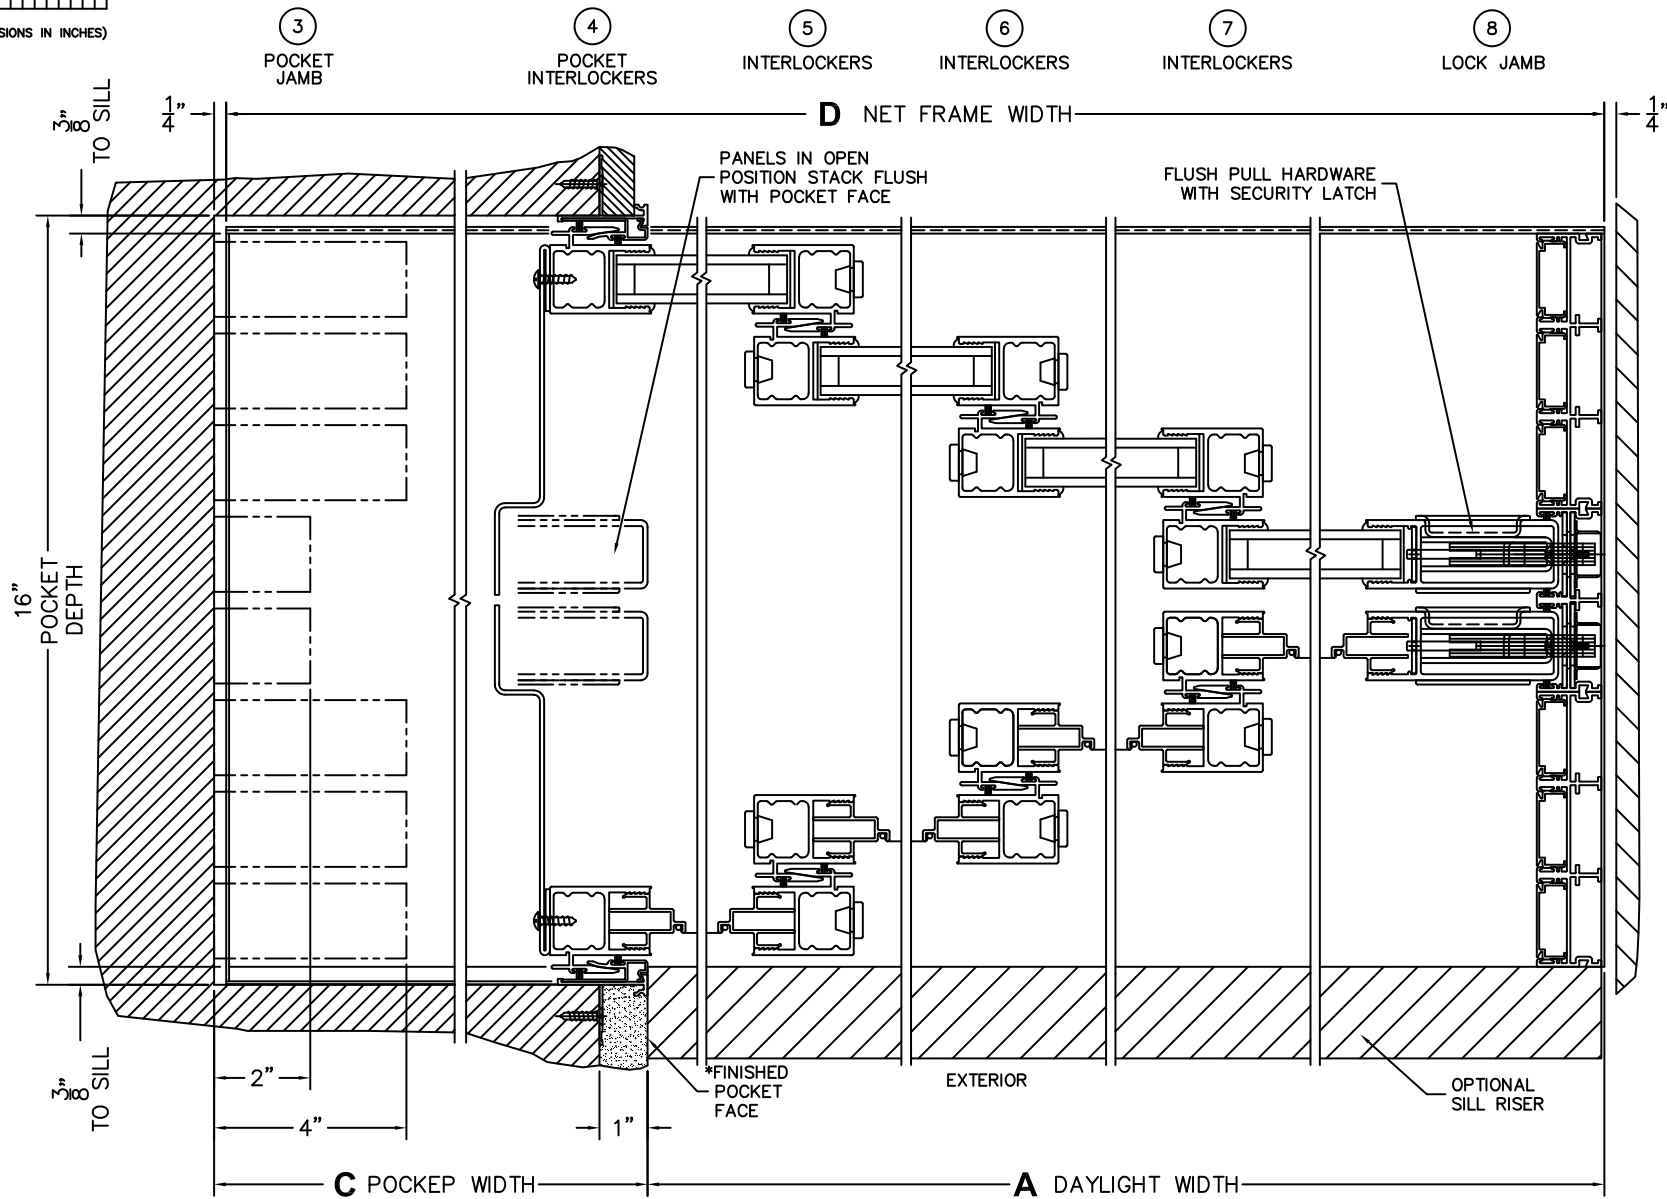

CALCULATED VALUES (FLEETWOOD SUPPLIED)

C(POCKET WIDTH)

D(NET FRAME WDH)

NOTES:

(USE RULER TO SCALE DIMENSIONS IN INCHES)

SCALE: 1/4

PXXXX DOOR SHOWN

NORWOOD 3070EX M/S

PXXXX STANDARD CONFIGURATION
WITH SCREENS

ORDER NO.:

ITEM NO.:

(USE RULER TO SCALE DIMENSIONS IN INCHES)

SCALE: 1/4

*CAUTION: WHEN CONSTRUCTING POCKET NOTE THAT DAYLIGHT WIDTH DOES NOT INCLUDE 1" SET BACK FOR POST INTERLOCKER.