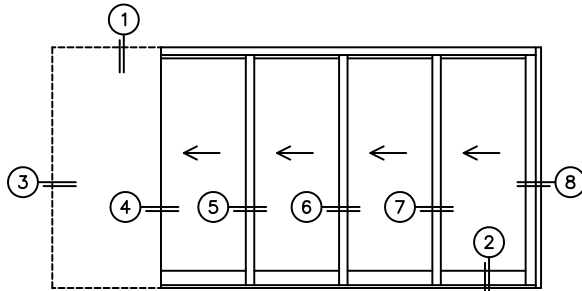

CALCULATED VALUES (FLEETWOOD SUPPLIED)

C(POCKET WIDTH)

D(NET FRAME WIDTH)

NOTES:

(USE RULER TO SCALE DIMENSIONS IN INCHES)

SCALE: 1/4

PXXXX DOOR SHOWN

NORWOOD 3070EX M/S
PXXXX STANDARD CONFIGURATION
WITH SCREENS

ORDER NO.:

ITEM NO.:

(USE RULER TO SCALE DIMENSIONS IN INCHES)

SCALE: 1/4

*CAUTION: WHEN CONSTRUCTING POCKET NOTE THAT DAYLIGHT WIDTH DOES NOT INCLUDE 1" SET BACK FOR POST INTERLOCKER.