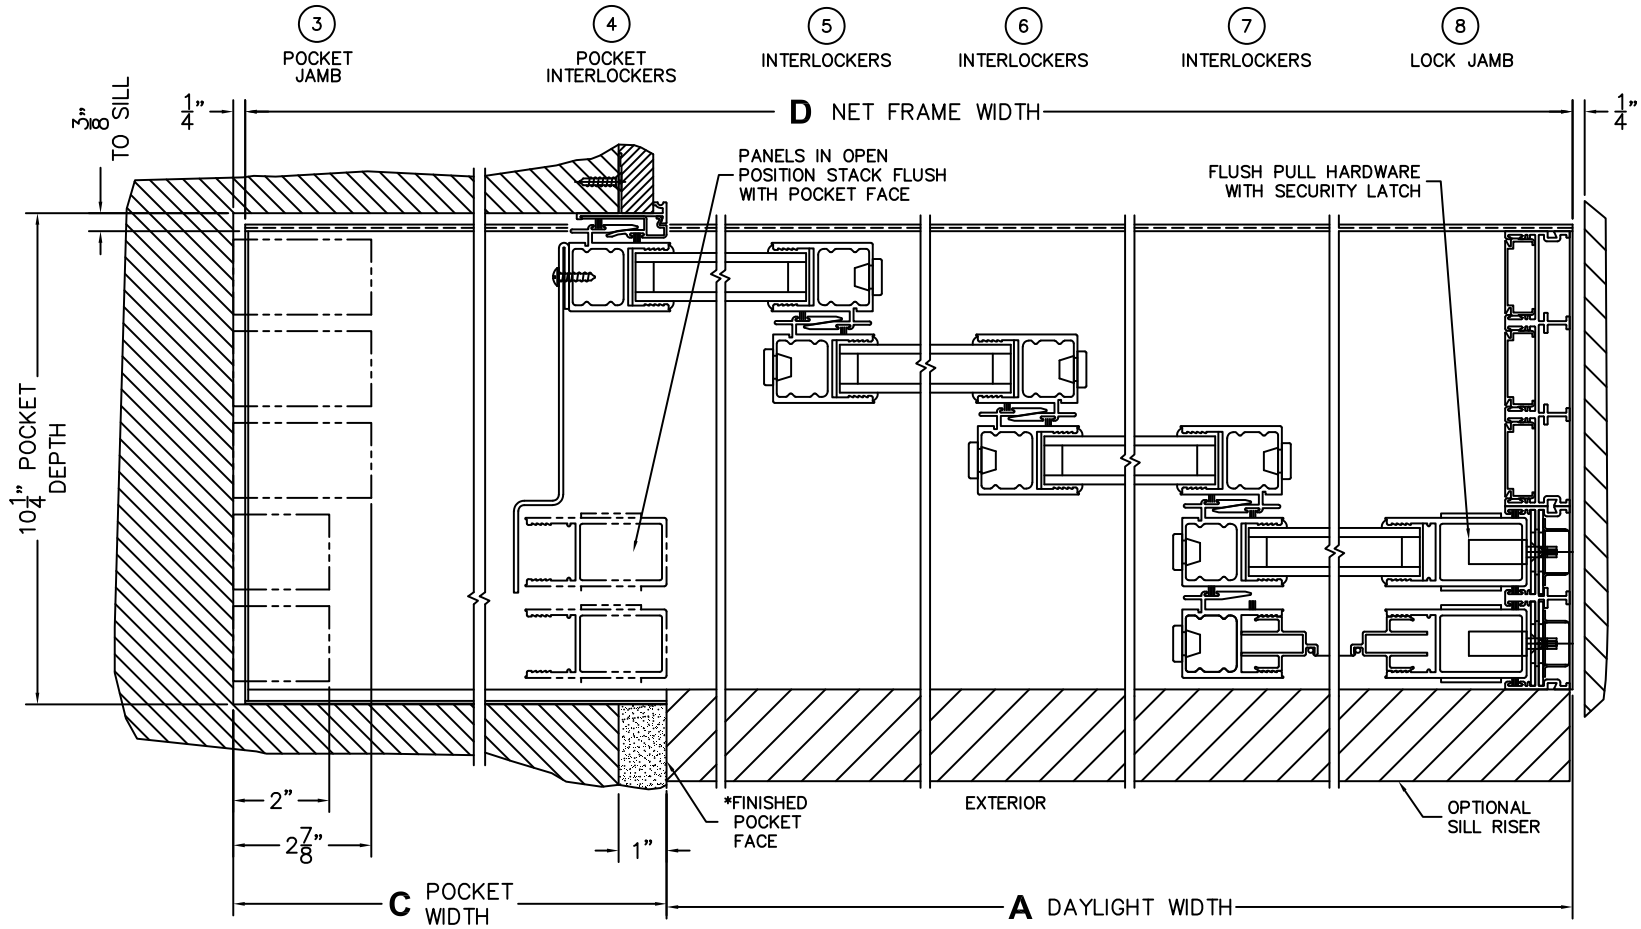

CALCULATED VALUES (FLEETWOOD SUPPLIED)

C(POCKET WIDTH)

D(NET FRAME WIDTH)

NOTES:

(USE RULER TO SCALE DIMENSIONS IN INCHES)

SCALE: 1/4

PXXXX DOOR SHOWN

NORWOOD 3070EX M/S
PXXXX STANDARD CONFIGURATION
WITH SCREENS

ORDER NO.:

ITEM NO.:

(USE RULER TO SCALE DIMENSIONS IN INCHES)

SCALE: 1/4

*CAUTION: WHEN CONSTRUCTING POCKET NOTE THAT DAYLIGHT WIDTH DOES NOT INCLUDE 1" SET BACK FOR POST INTERLOCKER.