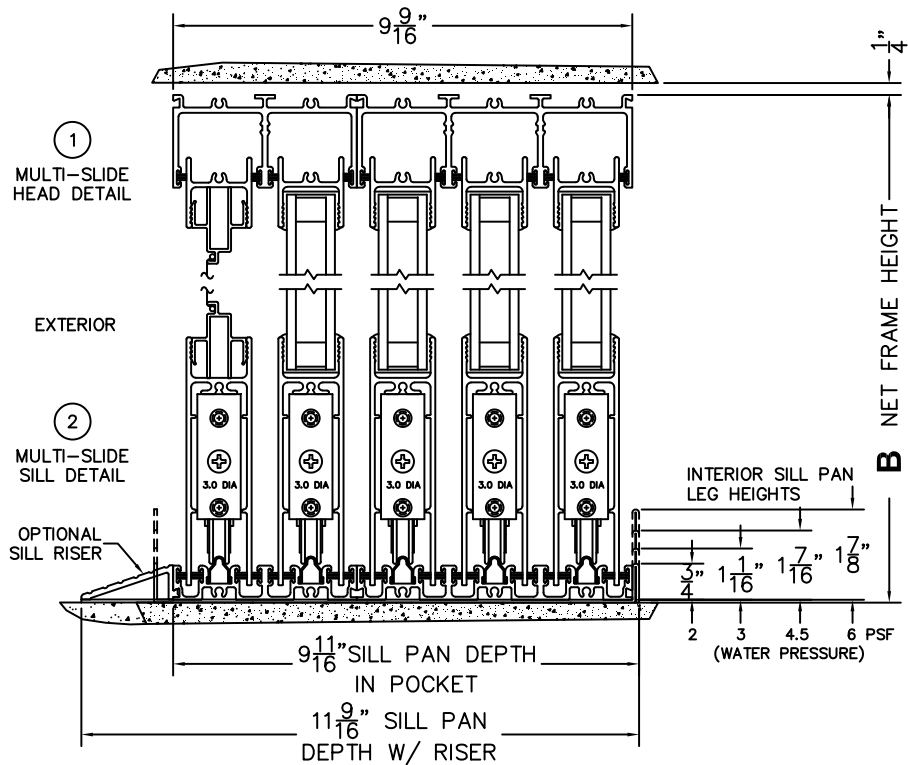

CALCULATED VALUES (FLEETWOOD SUPPLIED)

C(POCKET WIDTH)

D(NET FRAME WIDTH)

NOTES:

(USE RULER TO SCALE DIMENSIONS IN INCHES)

SCALE: 1/4

PXXXX DOOR SHOWN

NORWOOD 3070EX M/S
PXXXX STANDARD CONFIGURATION
WITH SCREENS

ORDER NO.:

ITEM NO.:

(USE RULER TO SCALE DIMENSIONS IN INCHES)

SCALE: 1/4

*CAUTION: WHEN CONSTRUCTING POCKET NOTE THAT DAYLIGHT WIDTH DOES NOT INCLUDE 1" SET BACK FOR POST INTERLOCKER.