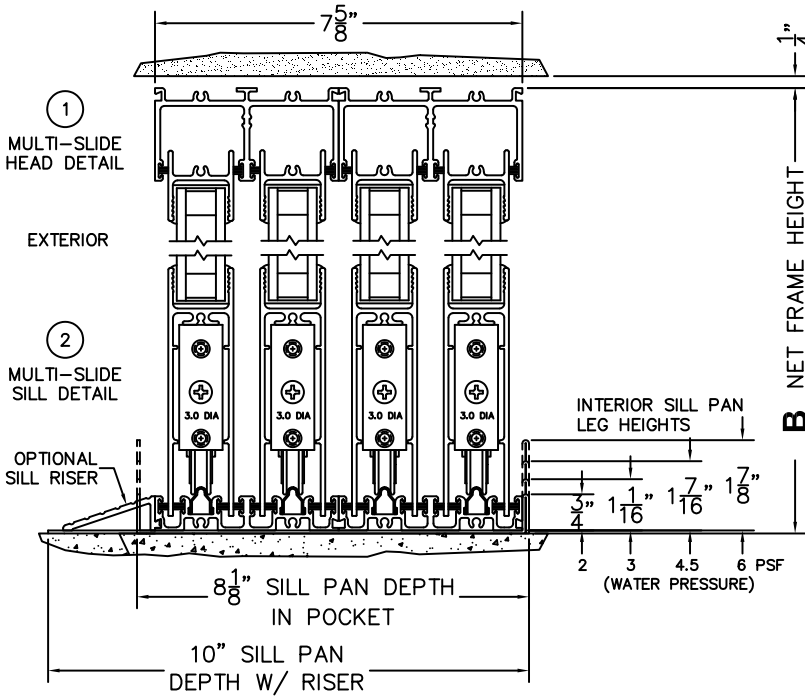

CALCULATED VALUES (FLEETWOOD SUPPLIED)

C(POCKET WIDTH)

D(NET FRAME WIDTH)

NOTES:

(USE RULER TO SCALE DIMENSIONS IN INCHES)

SCALE: 1/4

PXXXX DOOR SHOWN

- ③
POCKET
JAMB
- ④
POCKET
INTERLOCKERS
- ⑤
INTERLOCKERS
- ⑥
INTERLOCKERS
- ⑦
INTERLOCKERS
- ⑧
LOCK JAMB

*CAUTION: WHEN CONSTRUCTING POCKET NOTE THAT DAYLIGHT WIDTH DOES NOT INCLUDE 1" SET BACK FOR POST INTERLOCKER.