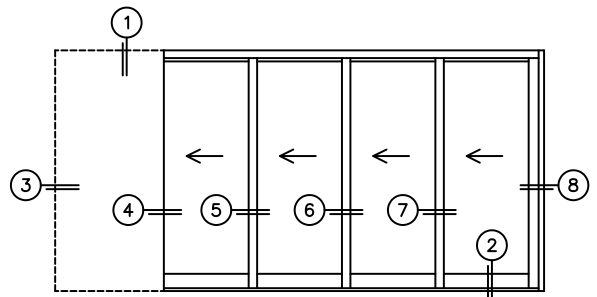

CALCULATED VALUES (FLEETWOOD SUPPLIED)

C(POCKET WIDTH)

D(NET FRAME WIDTH)

NOTES:

(USE RULER TO SCALE DIMENSIONS IN INCHES)

SCALE: 1/4

PXXXX DOOR SHOWN

- ③
POCKET
JAMB
- ④
POCKET
INTERLOCKERS
- ⑤
INTERLOCKERS
- ⑥
INTERLOCKERS
- ⑦
INTERLOCKERS
- ⑧
LOCK JAMB

*CAUTION: WHEN CONSTRUCTING POCKET NOTE THAT DAYLIGHT WIDTH DOES NOT INCLUDE 1" SET BACK FOR POST INTERLOCKER.