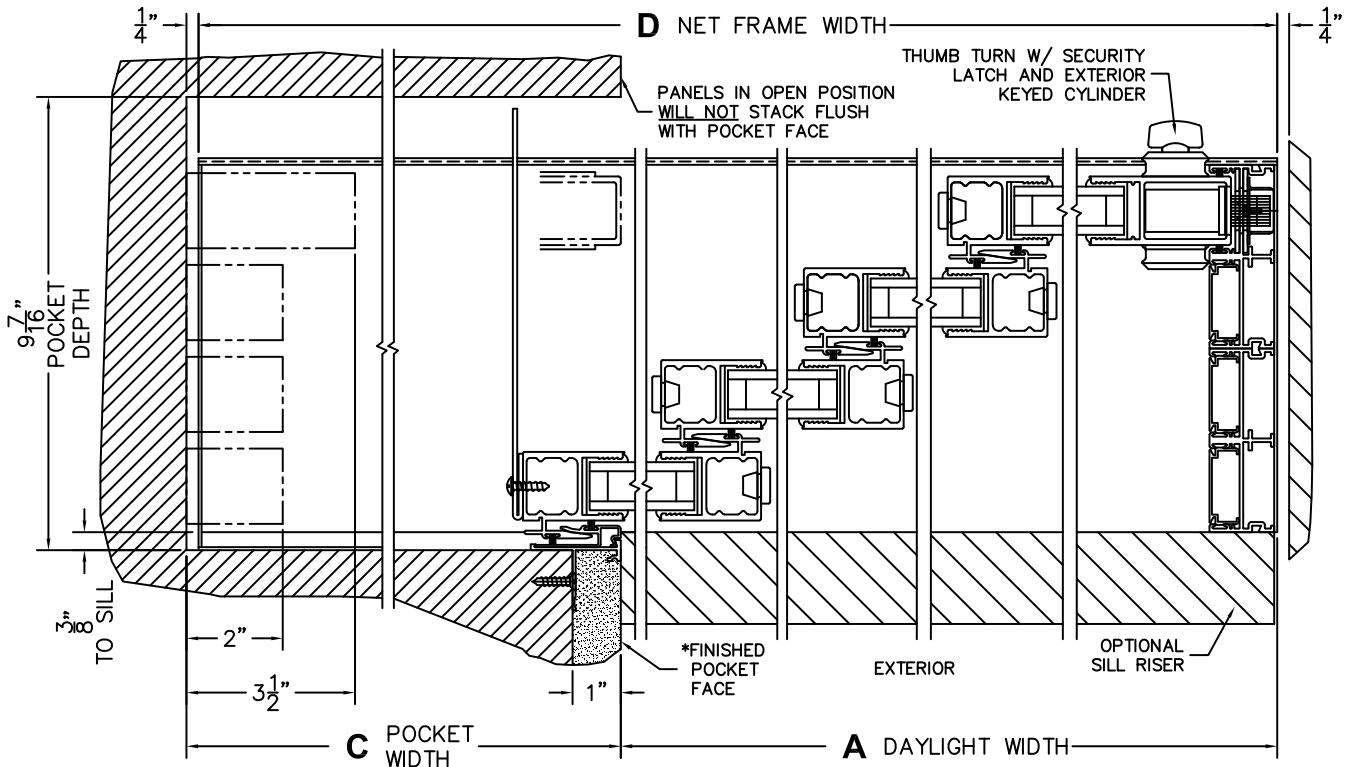

CALCULATED VALUES (FLEETWOOD SUPPLIED)

C(POCKET WIDTH)

D(NET FRAME WIDTH)

NOTES:

(USE RULER TO SCALE DIMENSIONS IN INCHES)

SCALE: 1/4

PXXXX DOOR SHOWN

- ③
POCKET
JAMB
- ④
POCKET
INTERLOCKERS
- ⑤
INTERLOCKERS
- ⑥
INTERLOCKERS
- ⑦
INTERLOCKERS
- ⑧
LOCK JAMB

*CAUTION: WHEN CONSTRUCTING POCKET NOTE THAT DAYLIGHT WIDTH DOES NOT INCLUDE 1" SET BACK FOR POST INTERLOCKER.