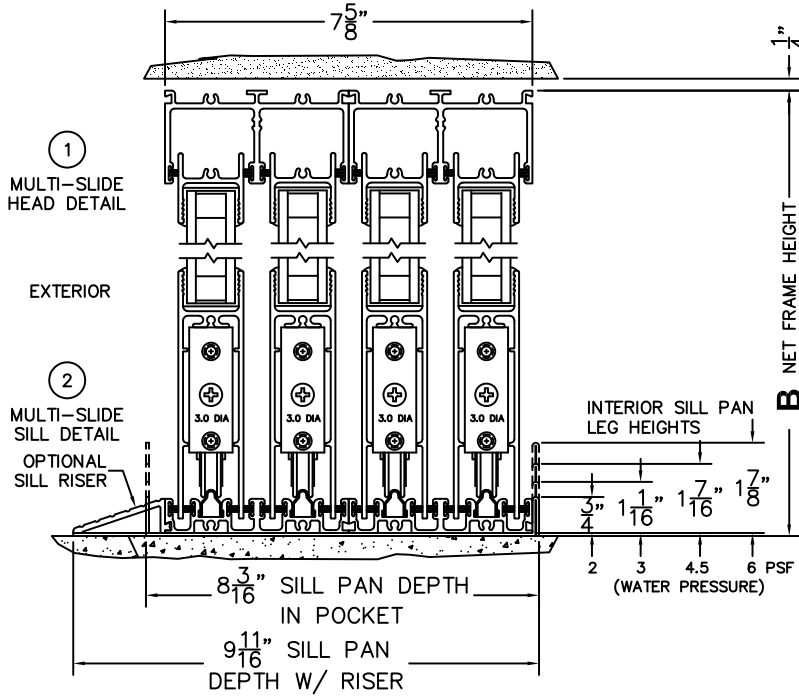

CALCULATED VALUES (FLEETWOOD SUPPLIED)

C(POCKET WIDTH)

D(NET FRAME WIDTH)

(USE RULER TO SCALE DIMENSIONS IN INCHES)

SCALE: 1/4

NOTES:

PXXXX DOOR SHOWN

*CAUTION: WHEN CONSTRUCTING POCKET NOTE THAT DAYLIGHT WIDTH DOES NOT INCLUDE 1" SET BACK FOR POST INTERLOCKER.