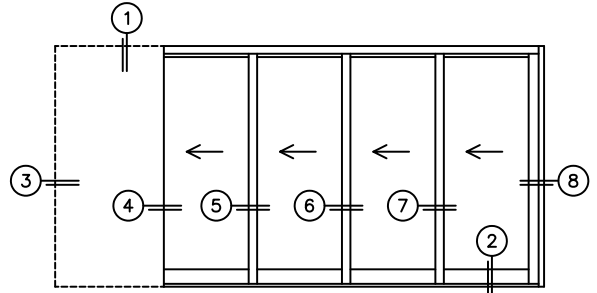

CALCULATED VALUES (FLEETWOOD SUPPLIED)

C(POCKET WIDTH)

D(NET FRAME WIDTH)

(USE RULER TO SCALE DIMENSIONS IN INCHES)

SCALE: 1/4

NOTES:

PXXXX DOOR SHOWN

*CAUTION: WHEN CONSTRUCTING POCKET NOTE THAT DAYLIGHT WIDTH DOES NOT INCLUDE 1" SET BACK FOR POST INTERLOCKER.