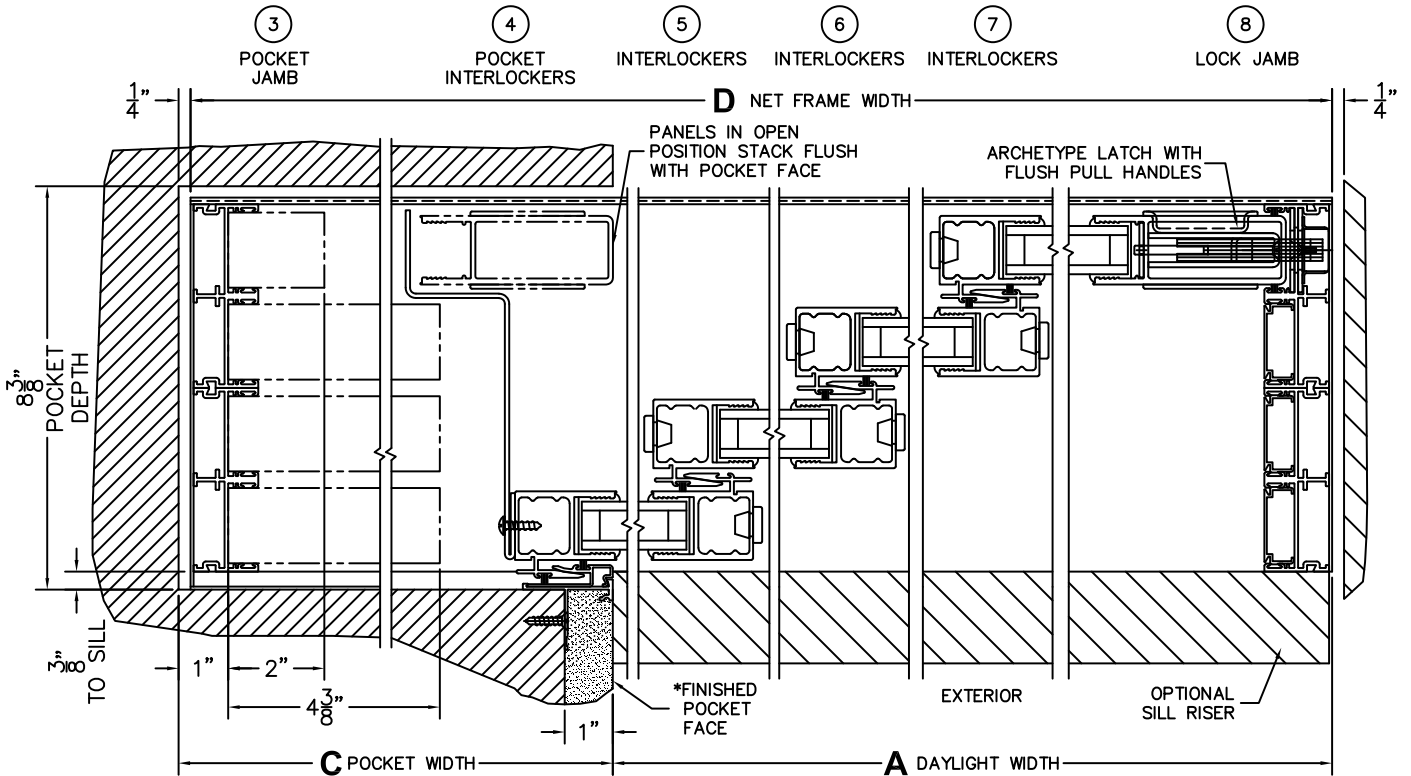

CALCULATED VALUES (FLEETWOOD SUPPLIED)

C(POCKET WIDTH)

D(NET FRAME WIDTH)

(USE RULER TO SCALE DIMENSIONS IN INCHES)

SCALE: 1/4

NOTES:

PXXXX DOOR SHOWN

*CAUTION: WHEN CONSTRUCTING POCKET NOTE THAT DAYLIGHT WIDTH DOES NOT INCLUDE 1" SET BACK FOR POST INTERLOCKER.