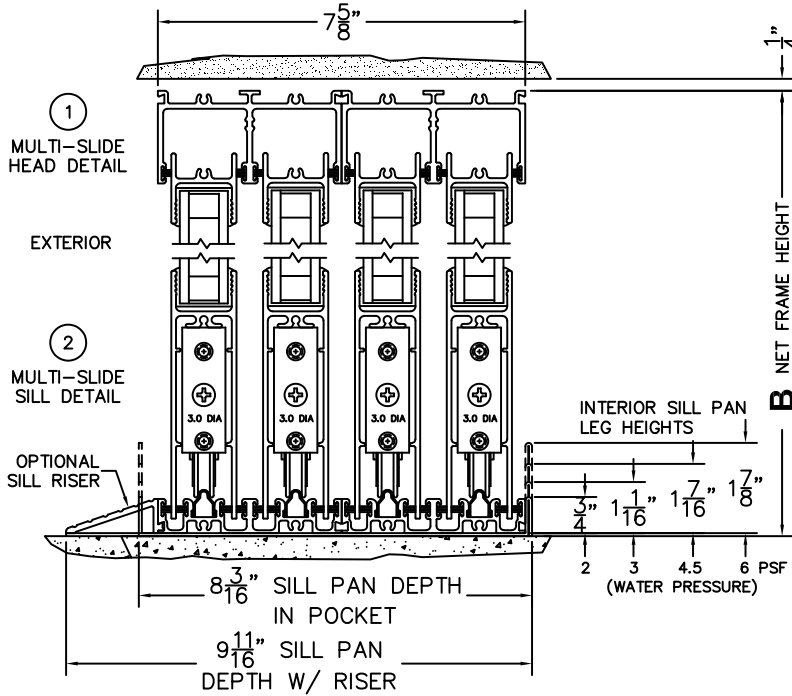

CALCULATED VALUES (FLEETWOOD SUPPLIED)

C(POCKET WIDTH)

D(NET FRAME WIDTH)

NOTES:

(USE RULER TO SCALE DIMENSIONS IN INCHES)

SCALE: 1/4

*CAUTION: WHEN CONSTRUCTING POCKET NOTE THAT DAYLIGHT WIDTH DOES NOT INCLUDE 1" SET BACK FOR POST INTERLOCKER.