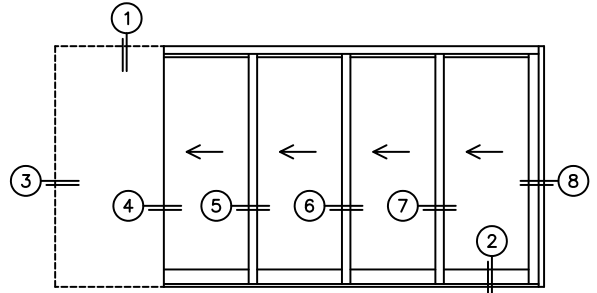

FLEETWOOD
WINDOWS & DOORS
FleetwoodUSA.com

NORWOOD 3070EX M/S
PXXXX STANDARD CONFIGURATION
NO SCREENS

ORDER NO.:

ITEM NO.:

REQUIRED DEALER INFO.

A(DAYLIGHT WIDTH)

B(NET FRAME HEIGHT)

SILL PAN HEIGHT (INTERIOR LEG)
(3/4", 1-1/16", 1-7/16" OR 1-7/8")

CALCULATED VALUES (FLEETWOOD SUPPLIED)

C(POCKET WIDTH)

D(NET FRAME WIDTH)

NOTES:

(USE RULER TO SCALE DIMENSIONS IN INCHES)

SCALE: 1/4

*CAUTION: WHEN CONSTRUCTING POCKET NOTE THAT DAYLIGHT WIDTH DOES NOT INCLUDE 1" SET BACK FOR POST INTERLOCKER.