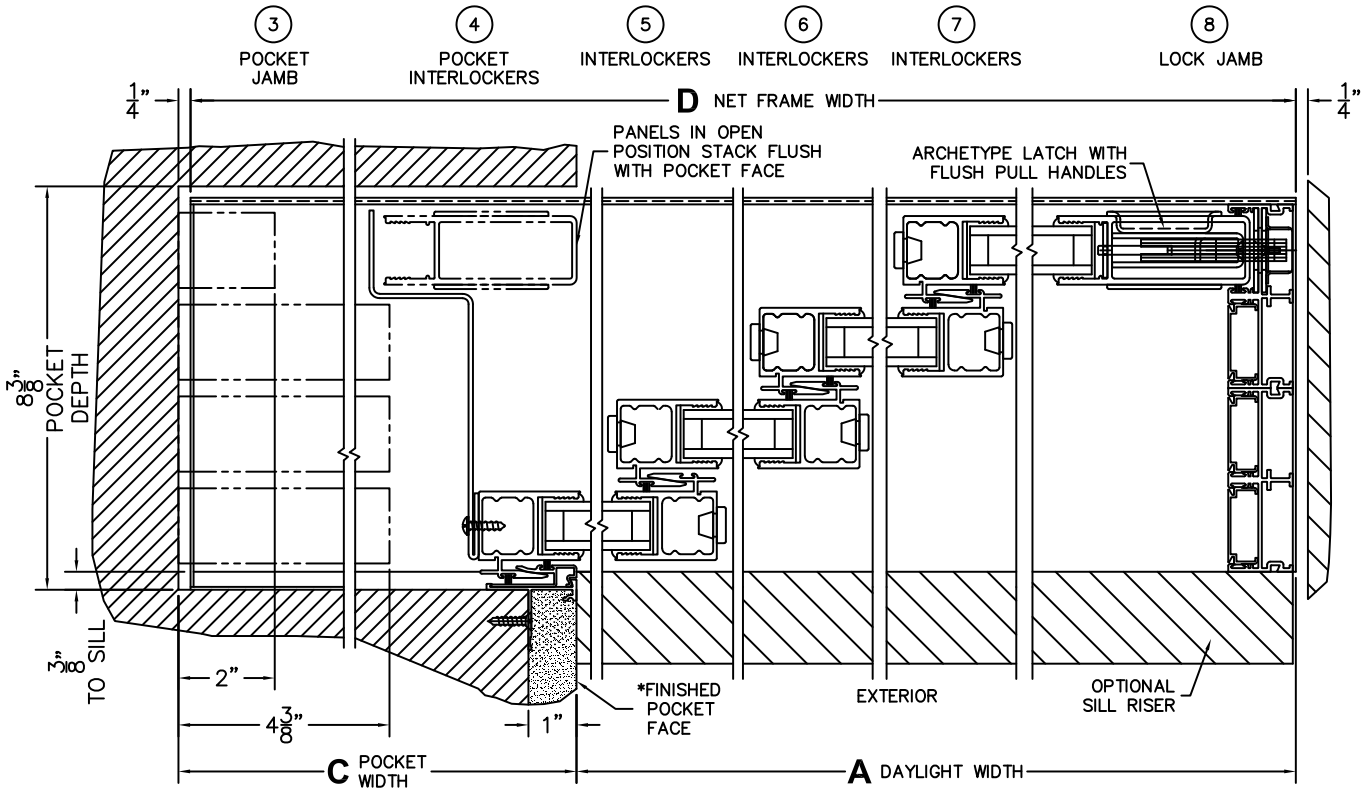

CALCULATED VALUES (FLEETWOOD SUPPLIED)

C(POCKET WIDTH)

D(NET FRAME WIDTH)

NOTES:

(USE RULER TO SCALE DIMENSIONS IN INCHES)

SCALE: 1/4

*CAUTION: WHEN CONSTRUCTING POCKET NOTE THAT DAYLIGHT WIDTH DOES NOT INCLUDE 1" SET BACK FOR POST INTERLOCKER.