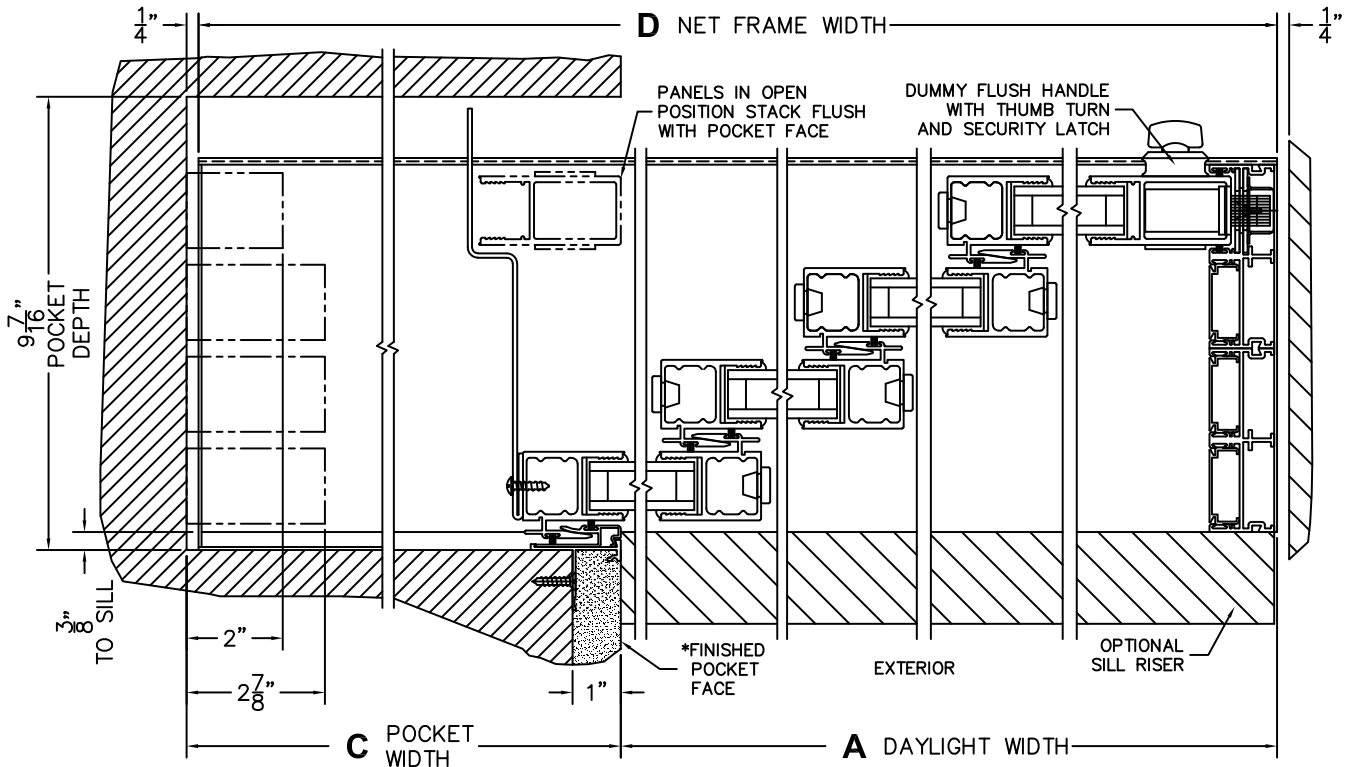

CALCULATED VALUES (FLEETWOOD SUPPLIED)

C(POCKET WIDTH)

D(NET FRAME WIDTH)

NOTES:

(USE RULER TO SCALE DIMENSIONS IN INCHES)

SCALE: 1/4

PXXXX DOOR SHOWN

8 POCKET JAMB 7 POCKET INTERLOCKERS 6 INTERLOCKERS 5 INTERLOCKERS 4 INTERLOCKERS 3 LOCK JAMB

*CAUTION: WHEN CONSTRUCTING POCKET NOTE THAT DAYLIGHT WIDTH DOES NOT INCLUDE 1" SET BACK FOR POST INTERLOCKER.