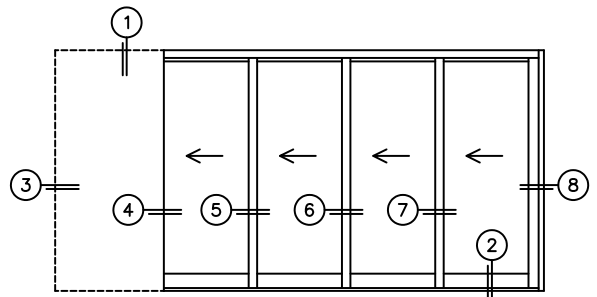

CALCULATED VALUES (FLEETWOOD SUPPLIED)

C(POCKET WIDTH)

D(NET FRAME WIDTH)

NOTES:

(USE RULER TO SCALE DIMENSIONS IN INCHES)

SCALE: 1/4

PXXXX DOOR SHOWN

8 POCKET JAMB 7 POCKET INTERLOCKERS 6 INTERLOCKERS 5 INTERLOCKERS 4 INTERLOCKERS 3 LOCK JAMB

*CAUTION: WHEN CONSTRUCTING POCKET NOTE THAT DAYLIGHT WIDTH DOES NOT INCLUDE 1" SET BACK FOR POST INTERLOCKER.