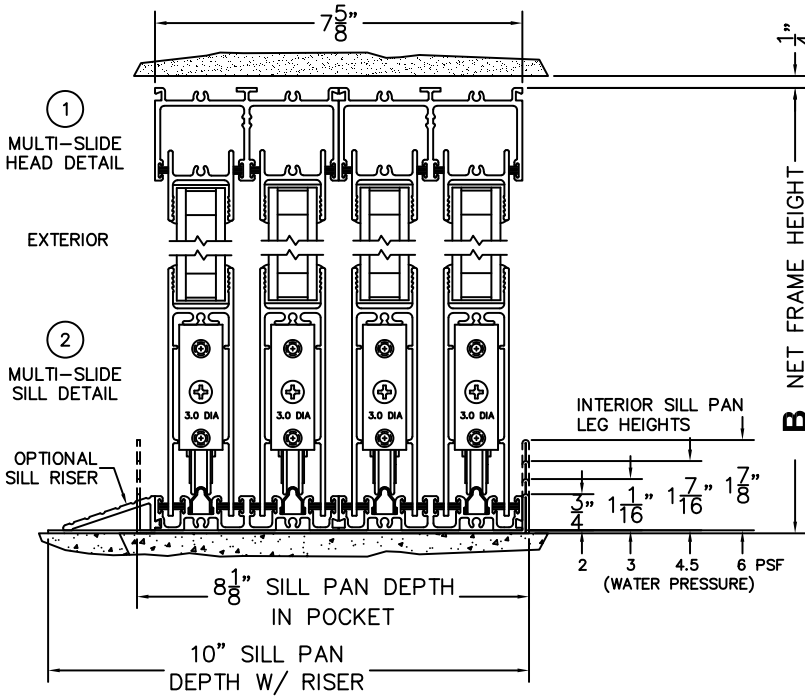

CALCULATED VALUES (FLEETWOOD SUPPLIED)

C(POCKET WIDTH)

D(NET FRAME WIDTH)

NOTES:

(USE RULER TO SCALE DIMENSIONS IN INCHES)

SCALE: 1/4

PXXXX DOOR SHOWN

8 POCKET JAMB 7 POCKET INTERLOCKERS 6 INTERLOCKERS 5 INTERLOCKERS 4 INTERLOCKERS 3 LOCK JAMB

*CAUTION: WHEN CONSTRUCTING POCKET NOTE THAT DAYLIGHT WIDTH DOES NOT INCLUDE 1" SET BACK FOR POST INTERLOCKER.