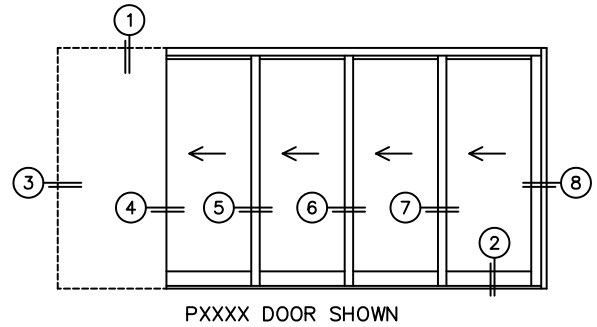

CALCULATED VALUES (FLEETWOOD SUPPLIED)

C(POCKET WIDTH)

D(NET FRAME WIDTH)

NOTES:

(USE RULER TO SCALE DIMENSIONS IN INCHES)

SCALE: 1/4

PXXXX DOOR SHOWN

*CAUTION: WHEN CONSTRUCTING POCKET NOTE THAT DAYLIGHT WIDTH DOES NOT INCLUDE 1" SET BACKFOR POST INTERLOCKER.