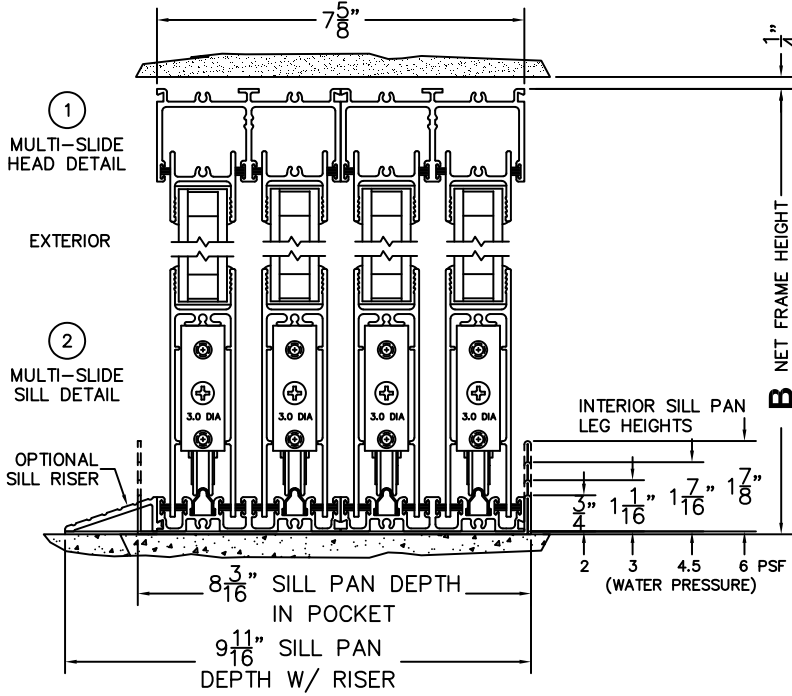

CALCULATED VALUES (FLEETWOOD SUPPLIED)

C(POCKET WIDTH)

D(NET FRAME WIDTH)

NOTES:

(USE RULER TO SCALE DIMENSIONS IN INCHES)

SCALE: 1/4

PXXXX DOOR SHOWN

*CAUTION: WHEN CONSTRUCTING POCKET NOTE THAT DAYLIGHT WIDTH DOES NOT INCLUDE 1" SET BACKFOR POST INTERLOCKER.