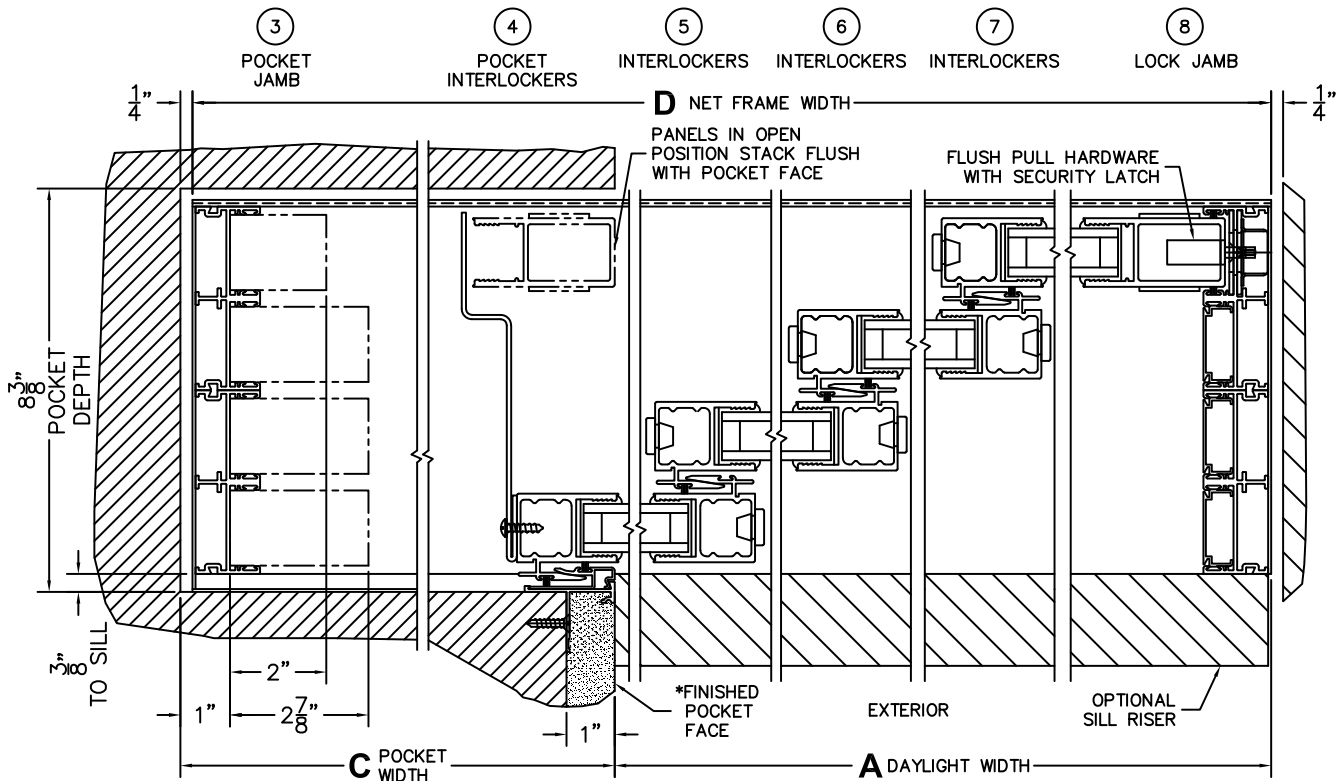

CALCULATED VALUES (FLEETWOOD SUPPLIED)

C(POCKET WIDTH)

D(NET FRAME WIDTH)

NOTES:

(USE RULER TO SCALE DIMENSIONS IN INCHES)

SCALE: 1/4

PXXXX DOOR SHOWN

*CAUTION: WHEN CONSTRUCTING POCKET NOTE THAT DAYLIGHT WIDTH DOES NOT INCLUDE 1" SET BACKFOR POST INTERLOCKER.