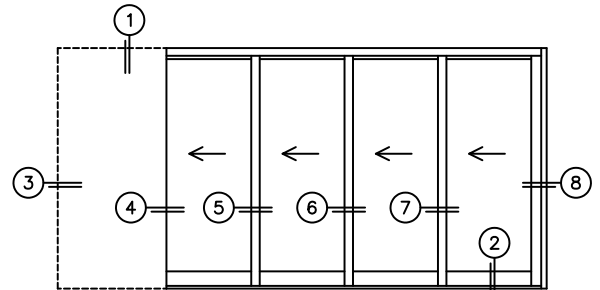

CALCULATED VALUES (FLEETWOOD SUPPLIED)

C(POCKET WIDTH)

D(NET FRAME WIDTH)

NOTES:

(USE RULER TO SCALE DIMENSIONS IN INCHES)

SCALE: 1/4

PXXXX DOOR SHOWN

*CAUTION: WHEN CONSTRUCTING POCKET NOTE THAT DAYLIGHT WIDTH DOES NOT INCLUDE 1" SET BACKFOR POST INTERLOCKER.