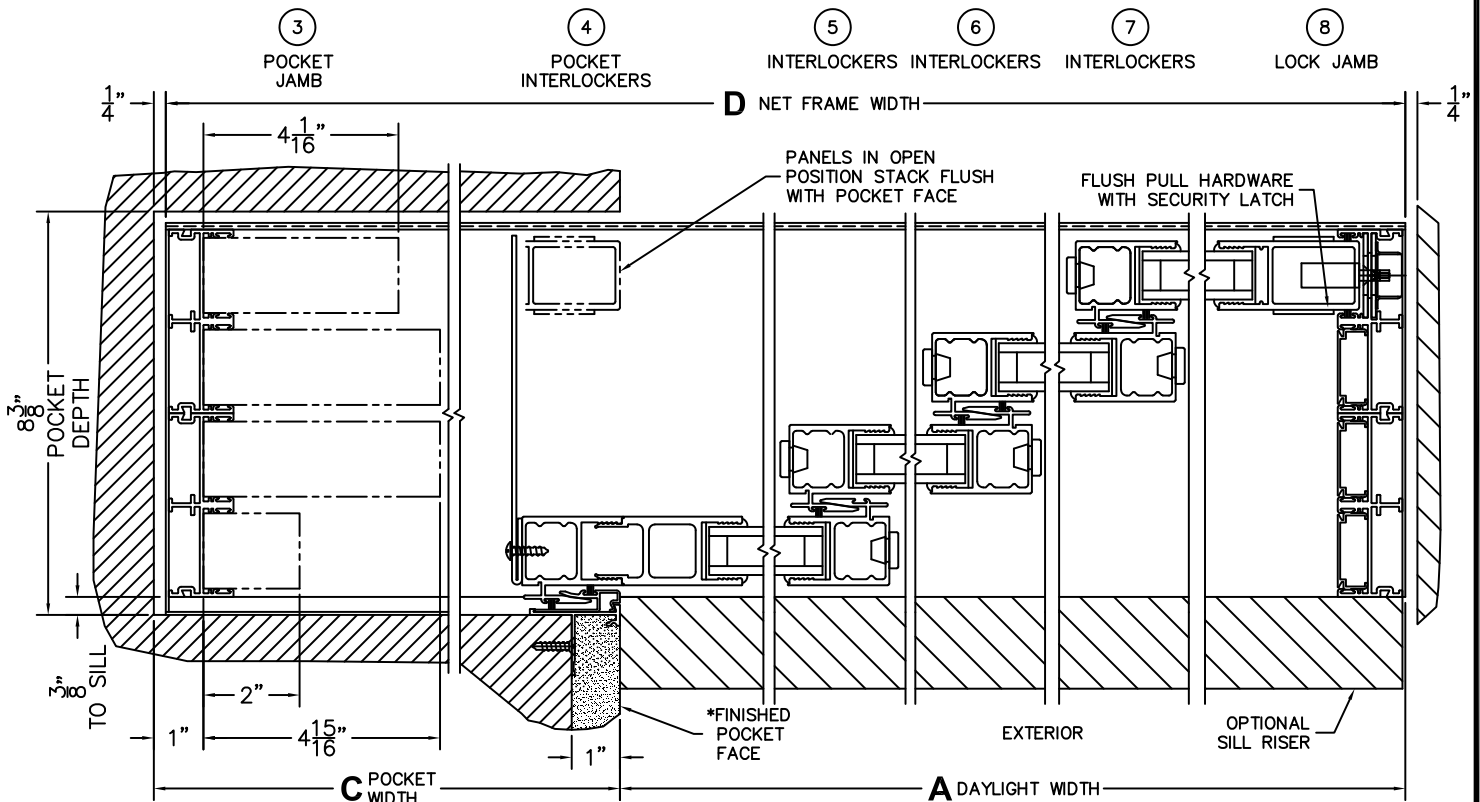

CALCULATED VALUES (FLEETWOOD SUPPLIED)

C(POCKET WIDTH)

D(NET FRAME WIDTH)

NOTES:

(USE RULER TO SCALE DIMENSIONS IN INCHES)

SCALE: 1/4

PXXXX DOOR SHOWN

*CAUTION: WHEN CONSTRUCTING POCKET NOTE THAT DAYLIGHT WIDTH DOES NOT INCLUDE 1" SET BACKFOR POST INTERLOCKER.