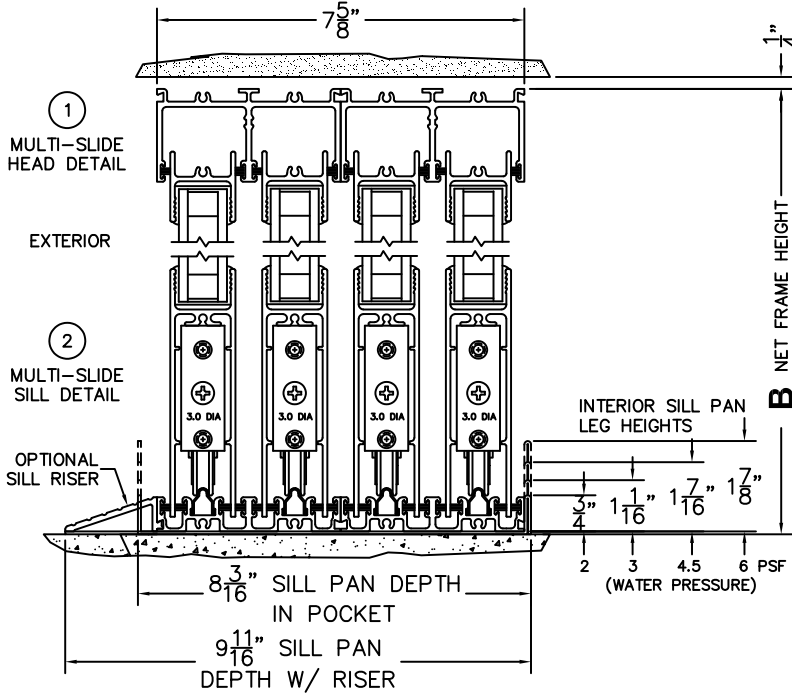

CALCULATED VALUES (FLEETWOOD SUPPLIED)

C(POCKET WIDTH)

D(NET FRAME WIDTH)

NOTES:

(USE RULER TO SCALE DIMENSIONS IN INCHES)

SCALE: 1/4

PXXXX DOOR SHOWN

*CAUTION: WHEN CONSTRUCTING POCKET NOTE THAT DAYLIGHT WIDTH DOES NOT INCLUDE 1" SET BACKFOR POST INTERLOCKER.