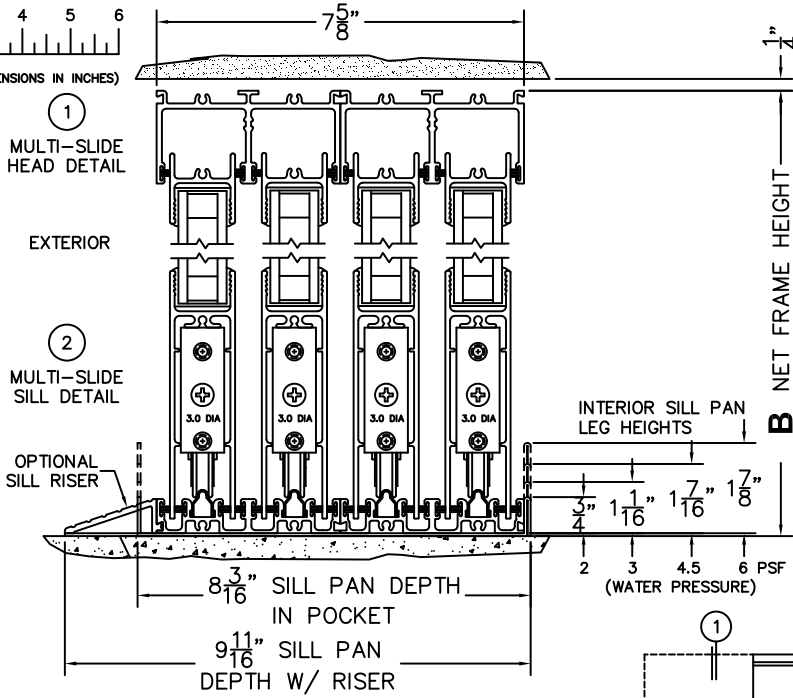

CALCULATED VALUES (FLEETWOOD SUPPLIED)

C(POCKET WIDTH)

D(NET FRAME WIDTH)

NOTES:

*CAUTION: WHEN CONSTRUCTING
POCKET NOTE THAT DAYLIGHT
WIDTH DOES NOT INCLUDE 1" SET
BACK FOR POST INTERLOCKER.

(USE RULER TO SCALE DIMENSIONS IN INCHES)

SCALE: 1/4

PXXXX DOOR SHOWN

3
POCKET
JAMB

4
POCKET
INTERLOCKERS

5 INTERLOCKERS
6 INTERLOCKERS
7 INTERLOCKERS

8
LOCK JAMB

D NET FRAME WIDTH

C POCKET
WIDTH

A DAYLIGHT WIDTH