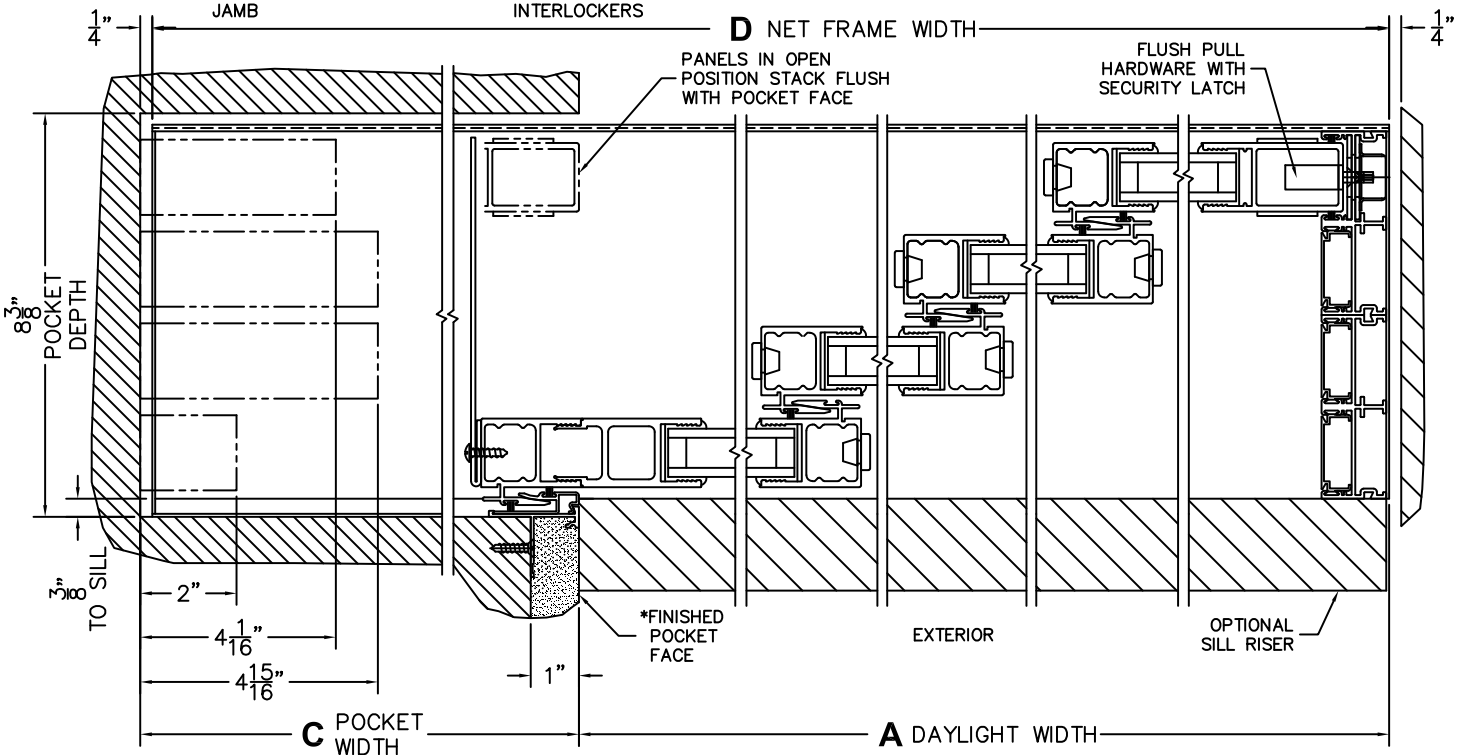

CALCULATED VALUES (FLEETWOOD SUPPLIED)

C(POCKET WIDTH)

D(NET FRAME WIDTH)

NOTES:

*CAUTION: WHEN CONSTRUCTING
POCKET NOTE THAT DAYLIGHT
WIDTH DOES NOT INCLUDE 1" SET
BACK FOR POST INTERLOCKER.

(USE RULER TO SCALE DIMENSIONS IN INCHES)

SCALE: 1/4

PXXXX DOOR SHOWN

3
POCKET
JAMB

4
POCKET
INTERLOCKERS

5 INTERLOCKERS
6 INTERLOCKERS
7 INTERLOCKERS

8
LOCK JAMB

D NET FRAME WIDTH

C POCKET
WIDTH

A DAYLIGHT WIDTH