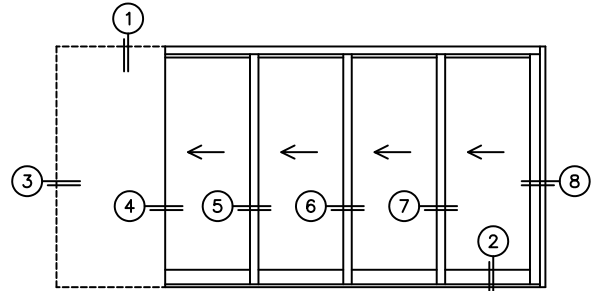

CALCULATED VALUES (FLEETWOOD SUPPLIED)

C(POCKET WIDTH)

D(NET FRAME WIDTH)

NOTES:

*CAUTION: WHEN CONSTRUCTING
POCKET NOTE THAT DAYLIGHT
WIDTH DOES NOT INCLUDE 1" SET
BACK FOR POST INTERLOCKER.

(USE RULER TO SCALE DIMENSIONS IN INCHES)

SCALE: 1/4

PXXXX DOOR SHOWN

3
POCKET
JAMB

4
POCKET
INTERLOCKERS

5 INTERLOCKERS
6 INTERLOCKERS
7 INTERLOCKERS

8
LOCK JAMB

D NET FRAME WIDTH

C POCKET
WIDTH

A DAYLIGHT WIDTH