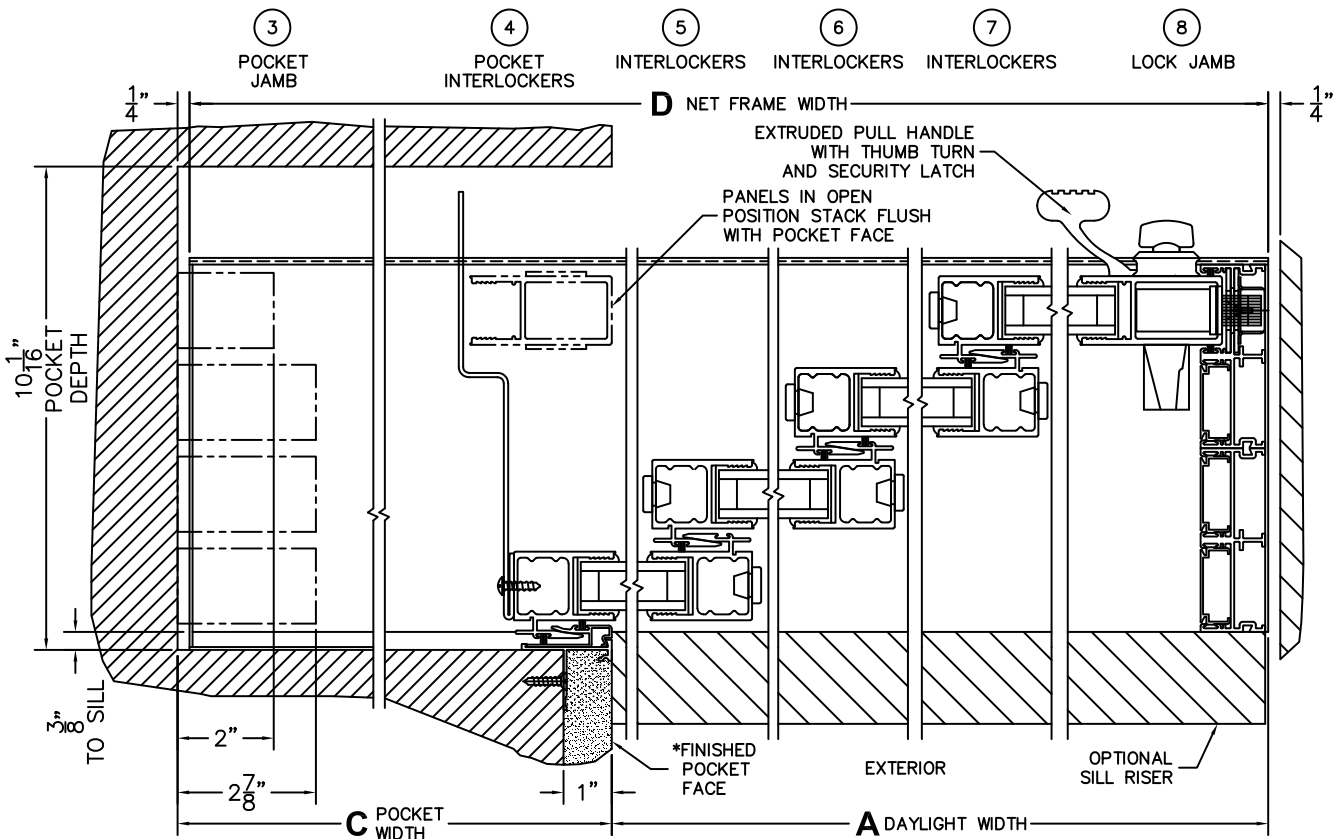

CALCULATED VALUES (FLEETWOOD SUPPLIED)

C(POCKET WIDTH)

D(NET FRAME WIDTH)

NOTES:

(USE RULER TO SCALE DIMENSIONS IN INCHES)

SCALE: 1/4"

PXXXX DOOR SHOWN

*CAUTION: WHEN CONSTRUCTING POCKET NOTE THAT DAYLIGHT WIDTH DOES NOT INCLUDE 1" SET BACKFOR POST INTERLOCKER.