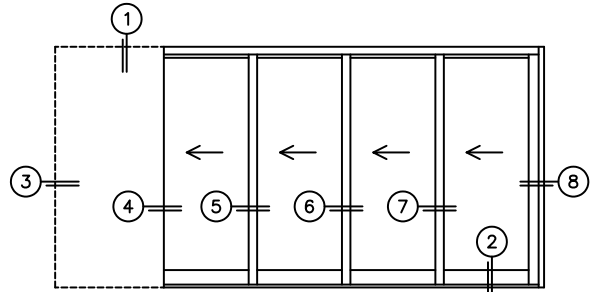

CALCULATED VALUES (FLEETWOOD SUPPLIED)

C(POCKET WIDTH)

D(NET FRAME WIDTH)

NOTES:

(USE RULER TO SCALE DIMENSIONS IN INCHES)

SCALE: 1/4"

PXXXX DOOR SHOWN

*CAUTION: WHEN CONSTRUCTING POCKET NOTE THAT DAYLIGHT WIDTH DOES NOT INCLUDE 1" SET BACKFOR POST INTERLOCKER.