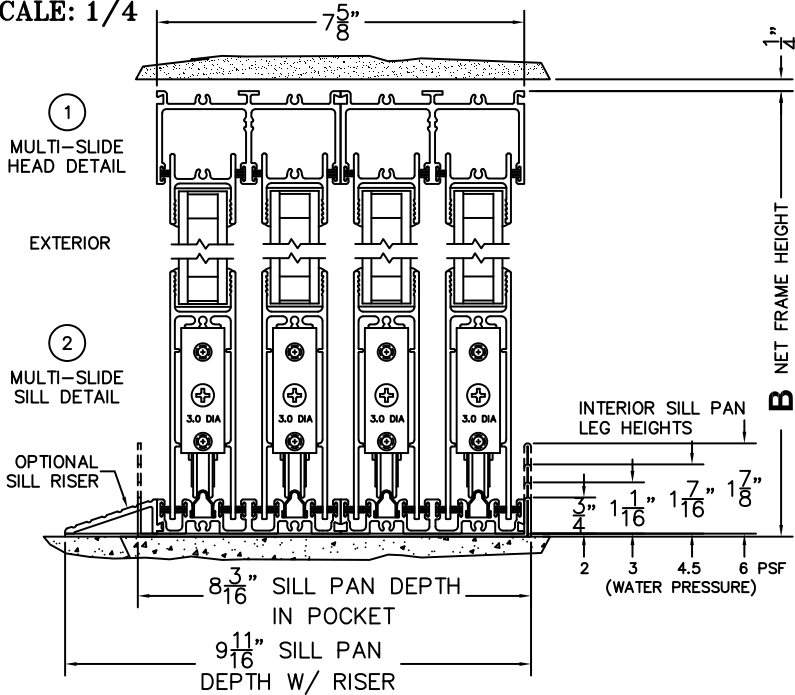

CALCULATED VALUES (FLEETWOOD SUPPLIED)

C(POCKET WIDTH)

D(NET FRAME WIDTH)

NOTES:

(USE RULER TO SCALE DIMENSIONS IN INCHES)

SCALE: 1/4"

PXXXX DOOR SHOWN

*CAUTION: WHEN CONSTRUCTING POCKET NOTE THAT DAYLIGHT WIDTH DOES NOT INCLUDE 1" SET BACKFOR POST INTERLOCKER.