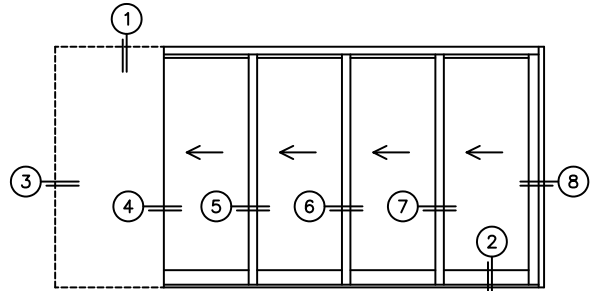

CALCULATED VALUES (FLEETWOOD SUPPLIED)

C(POCKET WIDTH)

D(NET FRAME WIDTH)

NOTES:

(USE RULER TO SCALE DIMENSIONS IN INCHES)

SCALE: 1/4"

PXXXX DOOR SHOWN

*CAUTION: WHEN CONSTRUCTING POCKET NOTE THAT DAYLIGHT WIDTH DOES NOT INCLUDE 1" SET BACKFOR POST INTERLOCKER.