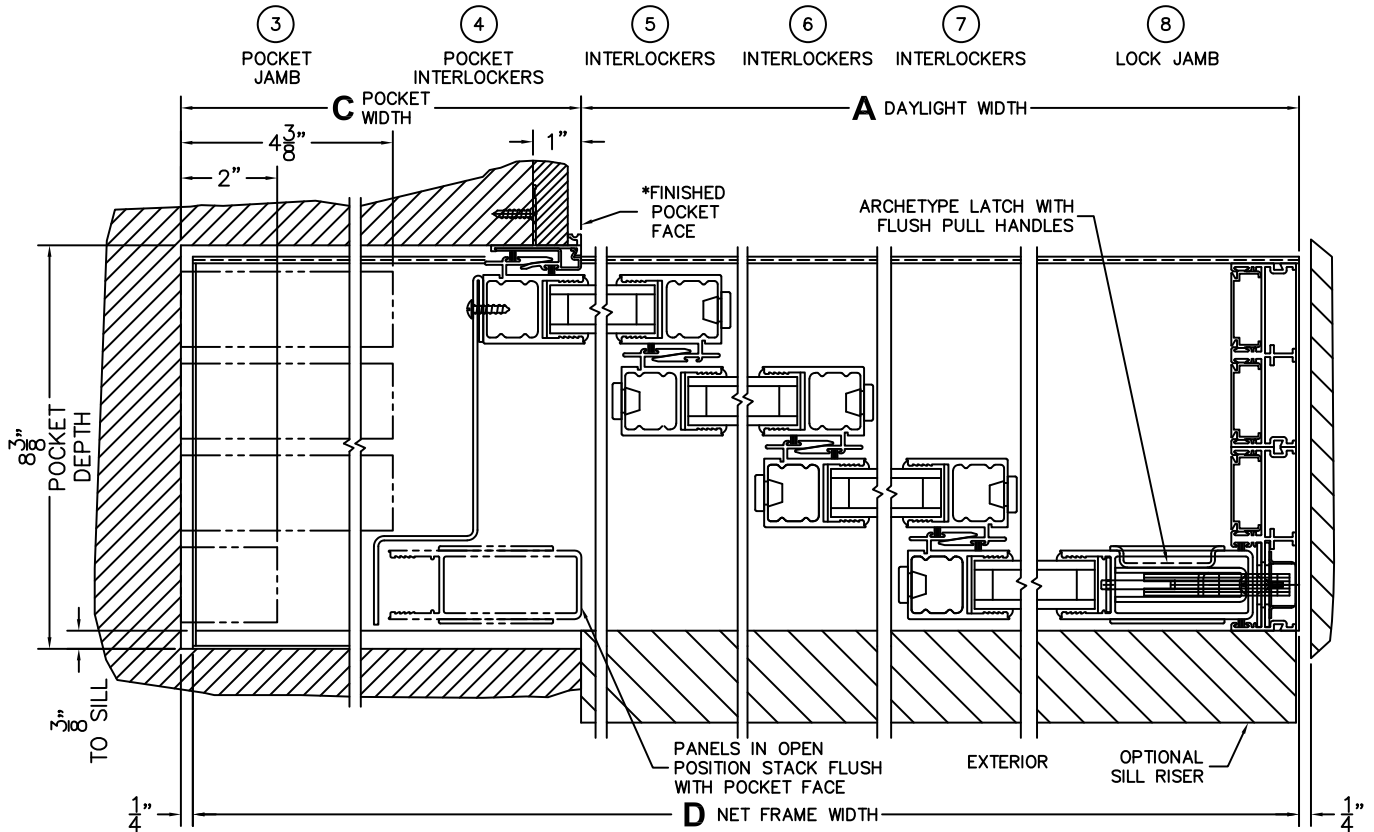

CALCULATED VALUES (FLEETWOOD SUPPLIED)

C(POCKET WIDTH)

D(NET FRAME WIDTH)

NOTES:

(USE RULER TO SCALE DIMENSIONS IN INCHES)

SCALE: 1/4"

PXXXX DOOR SHOWN

*CAUTION: WHEN CONSTRUCTING POCKET NOTE THAT DAYLIGHT WIDTH DOES NOT INCLUDE 1" SET BACKFOR POST INTERLOCKER.