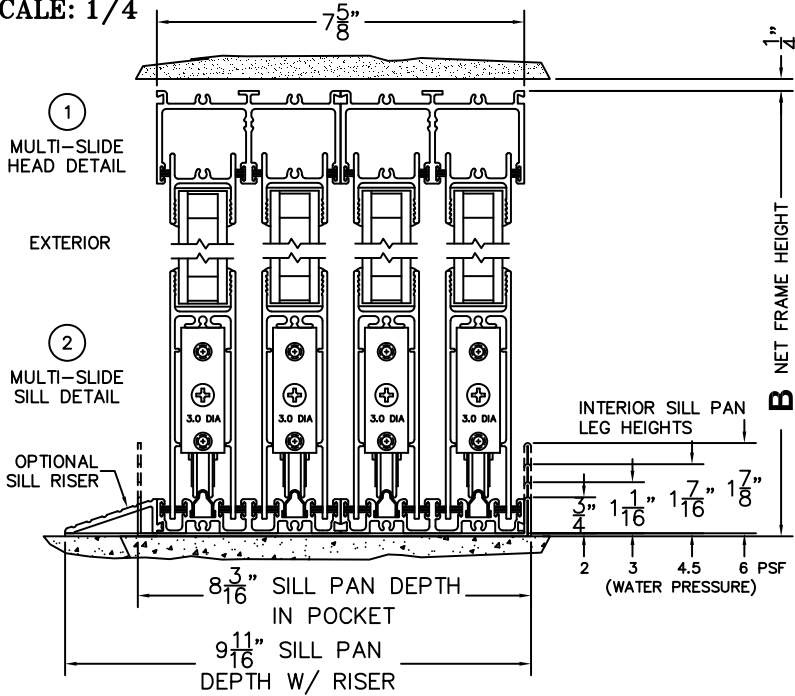

CALCULATED VALUES (FLEETWOOD SUPPLIED)

C(POCKET WIDTH)

D(NET FRAME WIDTH)

NOTES:

(USE RULER TO SCALE DIMENSIONS IN INCHES)

SCALE: 1/4"

PXXXX DOOR SHOWN

*CAUTION: WHEN CONSTRUCTING POCKET NOTE THAT DAYLIGHT WIDTH DOES NOT INCLUDE 1" SET BACKFOR POST INTERLOCKER.