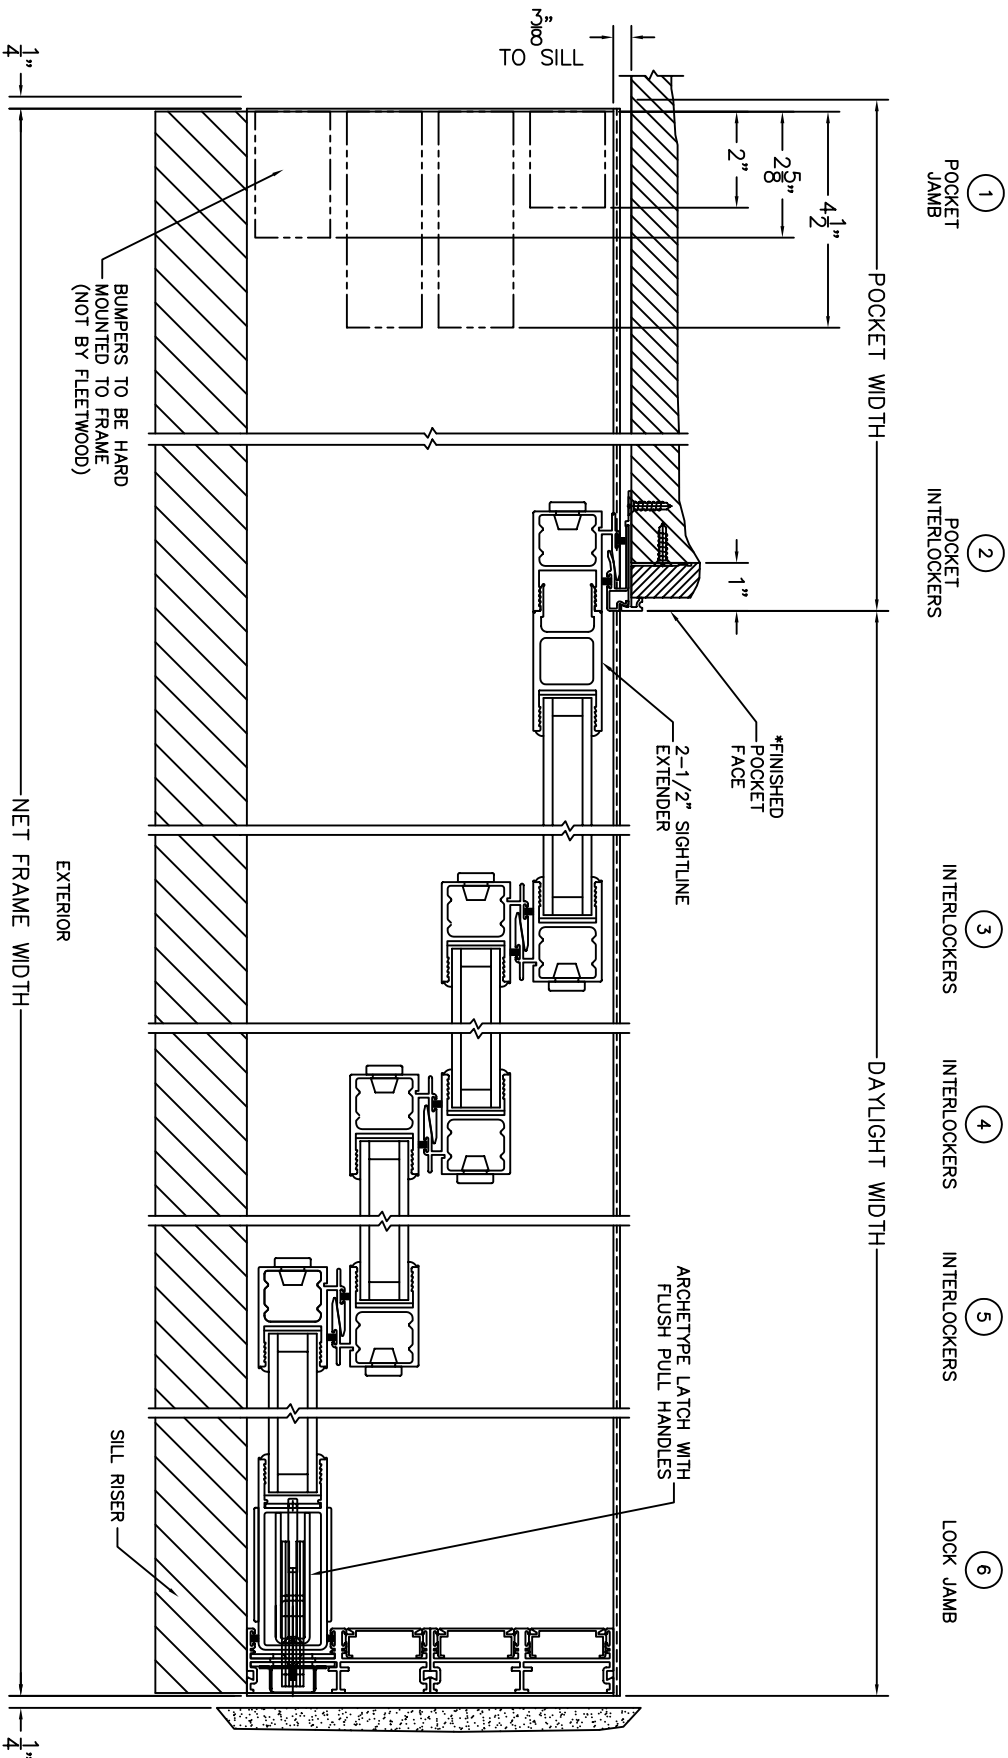

FLEETWOOD
WINDOWS & DOORS
FleetwoodUSA.com

NORWOOD 3070EX M/S
PXXXX CUSTOM CONFIGURATION
NO SCREENS

ORDER NO.:
ITEM NO.:

SCALE: 1/4

*CAUTION: WHEN CONSTRUCTING POCKET NOTE THAT DAYLIGHT WIDTH DOES NOT INCLUDE 1" SET BACK FOR POST INTERLOCKER.